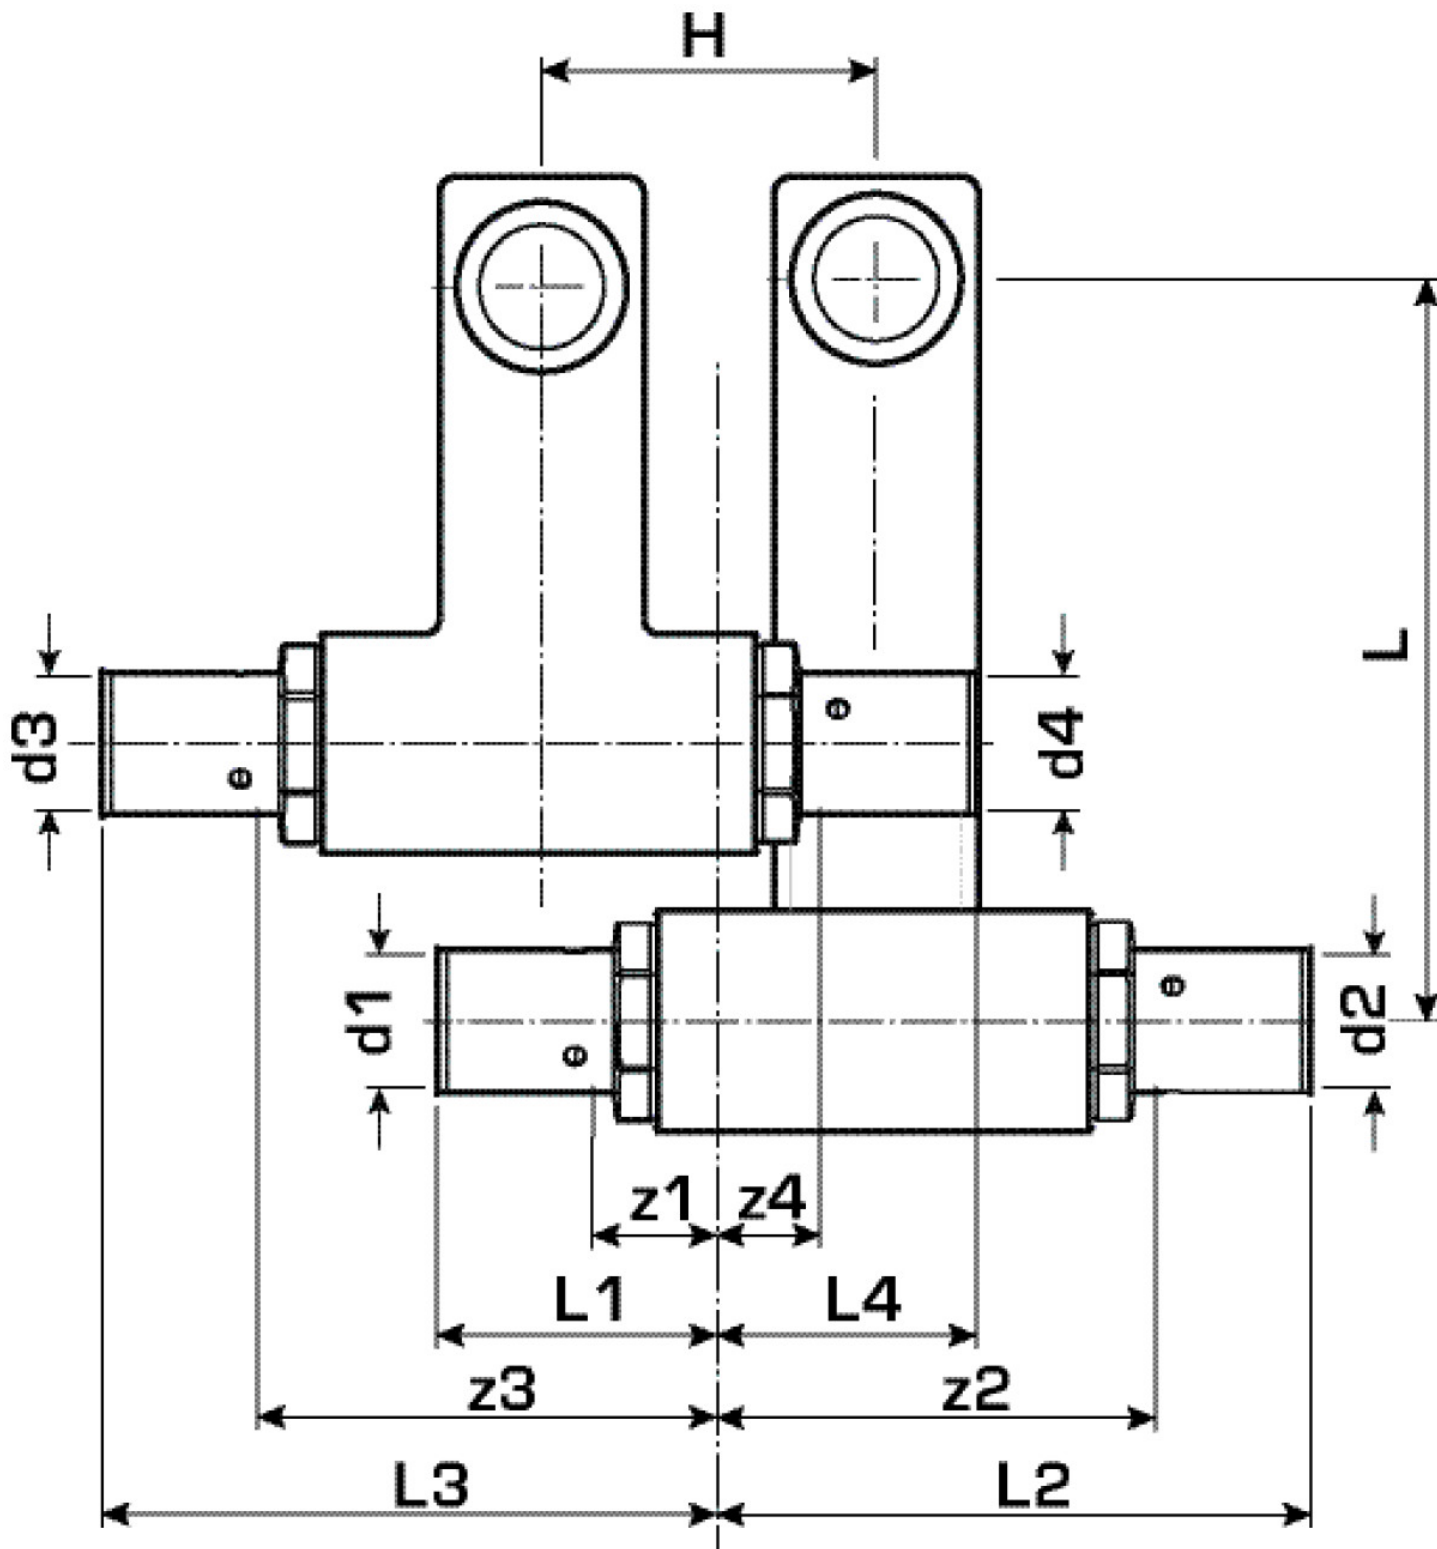

KELOX

KM435 KELOX SB connecting set 25x1/2"x25

9845290

Areas of application

Skirting board radiator connecting set with press adapters; made of non-porous metallised brass, incl. support sleeves with O-rings and stainless steel press-fit sleeves for radiator connections with 1/2" male thread

Specifications

Article information

port 1	Pressing socket
port 2	Pressing socket
execution	Miscellaneous
press contour	U

Product information

VPE1	1,00 KT1
weight	0,945 KGM
text	KELOX SB connecting set
INTRNR	74122000
main material group	KELOX
material group	KELOX metal fittings
code	KM435

Art. No	label	d5 Inche	d6 Inche	d1 mm	d2 mm	d3 mm	d4 mm	L1 mm	L2 mm	L3 mm	L4 mm	z1 mm	z2 mm	z3 mm	z4 mm	h mm
98452	25x1/	1/2" (15)	1/2" (15)	25	20	25	20	40	80	88	28	13	60	60	8	95

KE KELIT GmbH

A 4020 Linz, Ignaz-Mayer-Straße 17, Austria, Europe