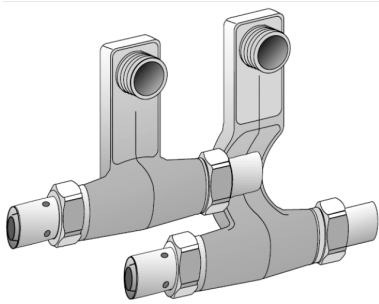

KELOX

KM435 KELOX SB connecting set 25x1/2"x25

9845290

Areas of application

Skirting board radiator connecting set with press adapters; made of non-porous metallised brass, incl. support sleeves with O-rings and stainless steel press-fit sleeves for radiator connections with 1/2" male thread

Specifications

Article information

port 1	Pressing socket
port 2	Pressing socket
execution	Miscellaneous
press contour	U

Product information

VPE1	1,00 KT1
weight	0,945 KGM
text	KELOX SB connecting set
INTRNR	74122000
main material group	KELOX
material group	KELOX metal fittings
code	KM435

Art. No	label	d5 Inche	d6 Inche	d1 mm	d2 mm	d3 mm	d4 mm	L1 mm	L2 mm	L3 mm	L4 mm	z1 mm	z2 mm	z3 mm	z4 mm	h mm
98452	25x1/	1/2" (15)	1/2" (15)	25	20	25	20	40	80	88	28	13	60	60	8	95

KE KELIT GmbH

A 4020 Linz, Ignaz-Mayer-Straße 17, Austria, Europe