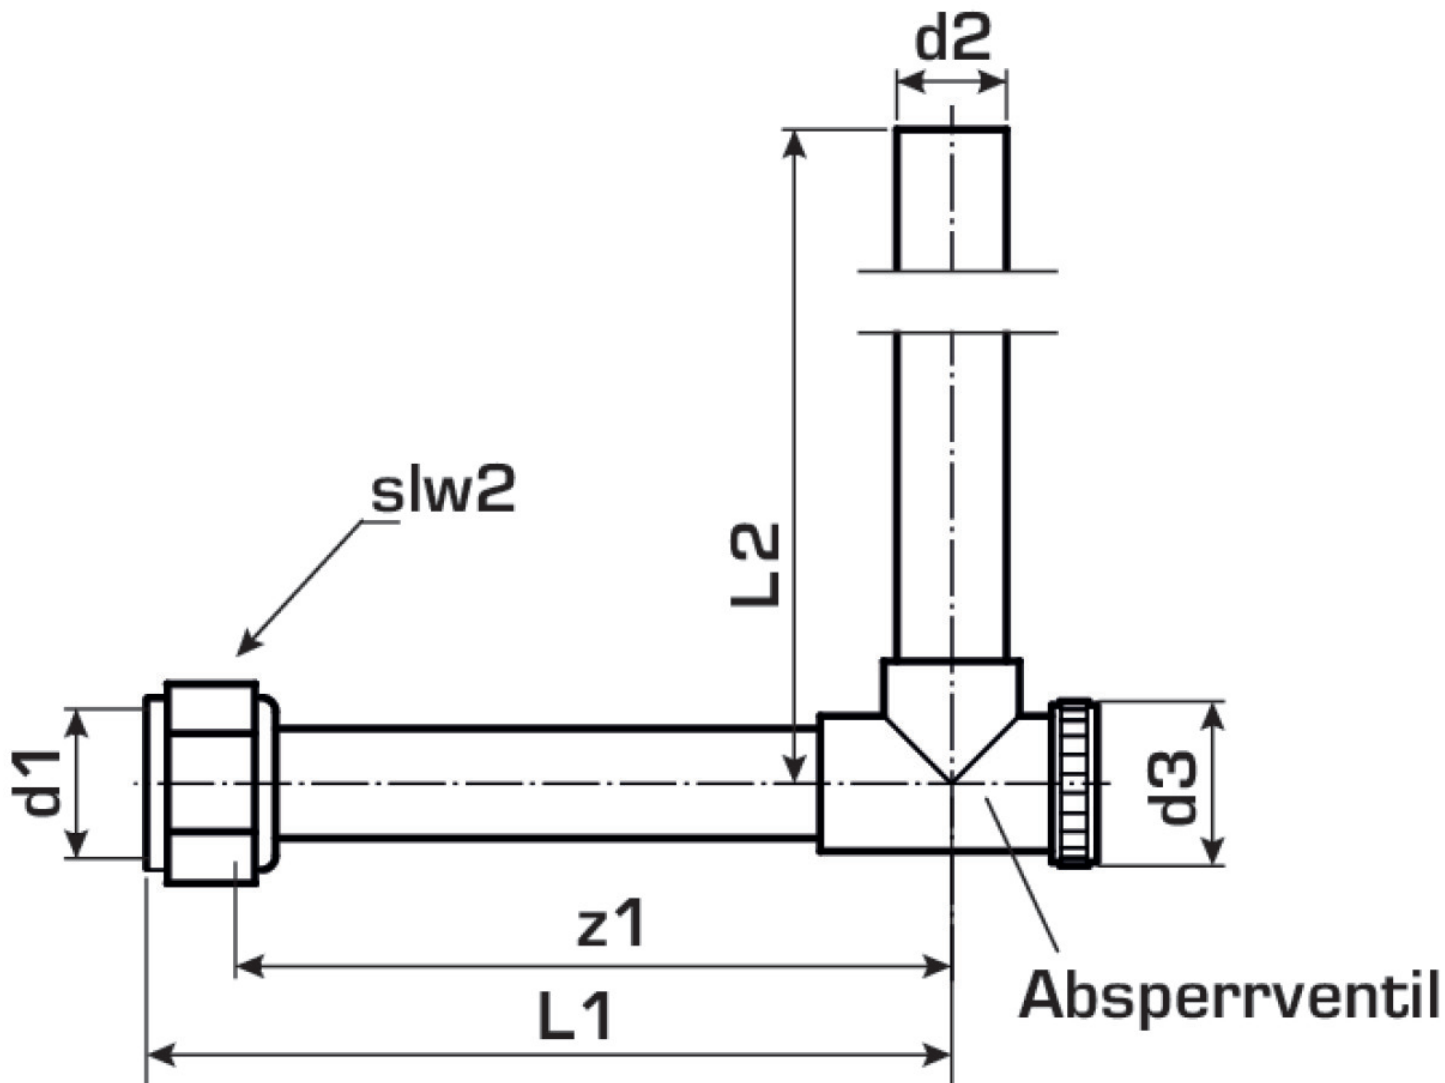

KELOX

KM438 KELOX SL shut-off elbow 15x1mm

7701620

Areas of application

Screw-off secured shut-off elbow for skirting boards; made of nickel-plated semi-hard d15 copper; to connect the connecting set to the radiator; complete with compression ring joint for SL set; Thread connection to radiator NOT INCLUDED

Attention! Please follow the instructions of the manufacturer of the threaded fittings and use support sleeves for the copper connections if necessary!

Specifications

Article information

design Elbow

Product information

VPE1 1 KT1

weight 0,367 KGM

text KELOX SL shut-off elbow

INTRNR 74122000

main material group KELOX

material group KELOX metal fittings

code KM438

Art. No	label	d1 Inches	d2	d3	L1	L2	z1 mm	z2
7701620	15x1mm	1/2" (15)	15	23	115	131	100	131