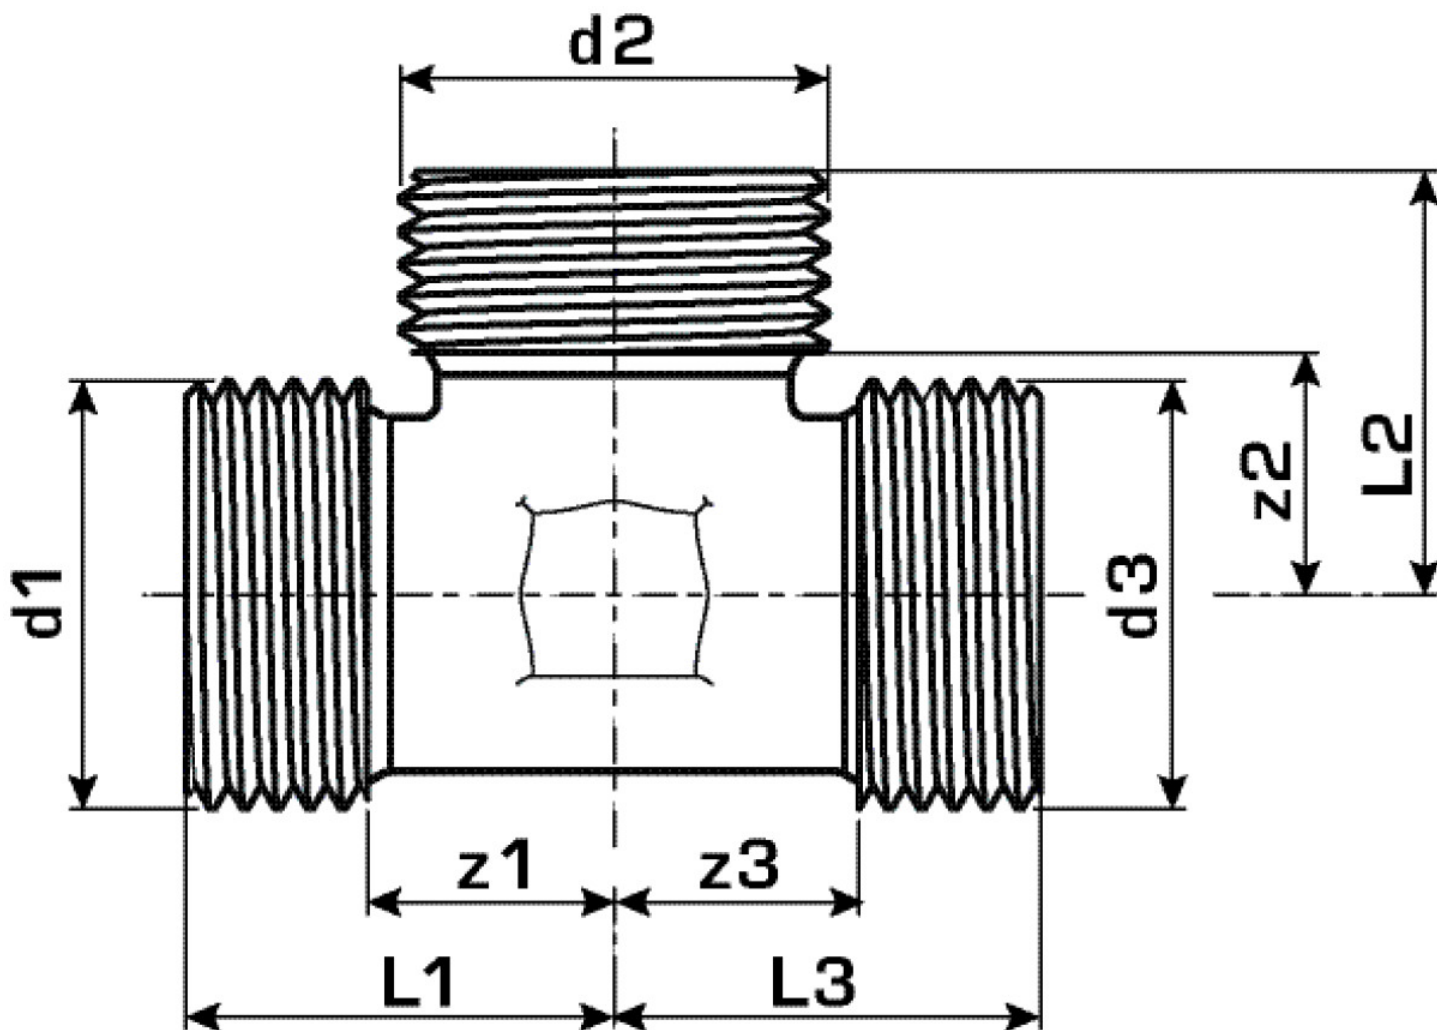

### Areas of application

Connector tee piece, non-porous metallised brass with three male threads suitable for KM220 euro thread fitting

## Article information

port 1	Male thread metric
port 2	Male thread
port 3	Male thread

## Product information

VPE1	10,00 KT1
weight	0,095 KGM
text	KELOX threaded tee
INTRNR	74122000
main material group	KELOX
material group	KELOX screw fittings
code	KM340E

Art. No	label	d1	d2	d3	d1	d3	L1	L2	L3	z1	z2	z3
			Inches		Inches	Inches	mm	mm	mm	mm	mm	mm
770692C	3/4"	3/4	3/4"	3/4	3/4"	3/4"	26	26	26	19	19	19
		Zoll	(20)	Zoll	(20)	(20)						
		(20)		(20)								