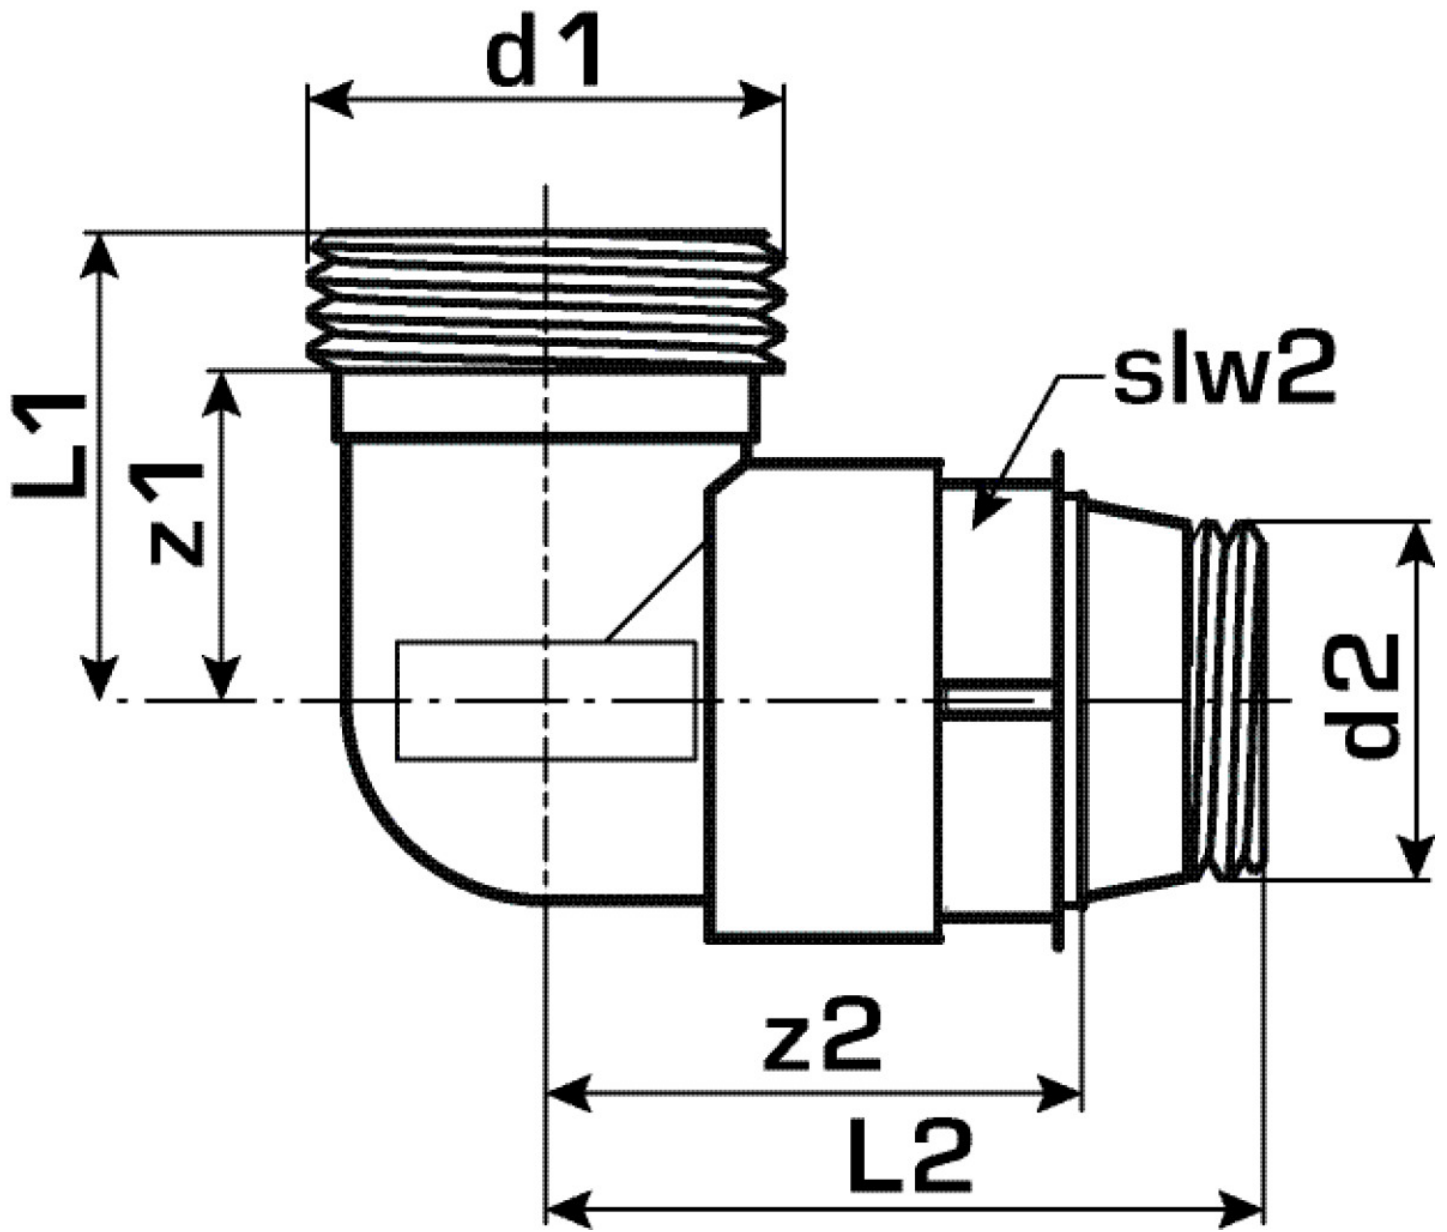

### Areas of application

Connecting piece or elbow adapter, non-porous metallised brass with pre-sealed 1/2" male thread and 3/4" male thread suitable for KM220 euro thread fitting

## Article information

port 1	Male thread conical (NPT) conical (NPT)
port 2	Male thread, conical (NPT)
execution	Miscellaneous
design	Knee
angle	90 °

## Product information

VPE1	10,00 KT1
weight	0,110 KGM
text	KELOX male threaded elbow adapter 90°
INTRNR	74122000
main material group	KELOX
material group	KELOX screw fittings
code	KM365E

Art. No	label	d1 Inches	d2	L1 mm	L2 mm	z1 mm	z2 mm	slw1 mm
7706760	1/2"x3/4"	3/4" (20)	1/2" (15)	25	40	17	30	24