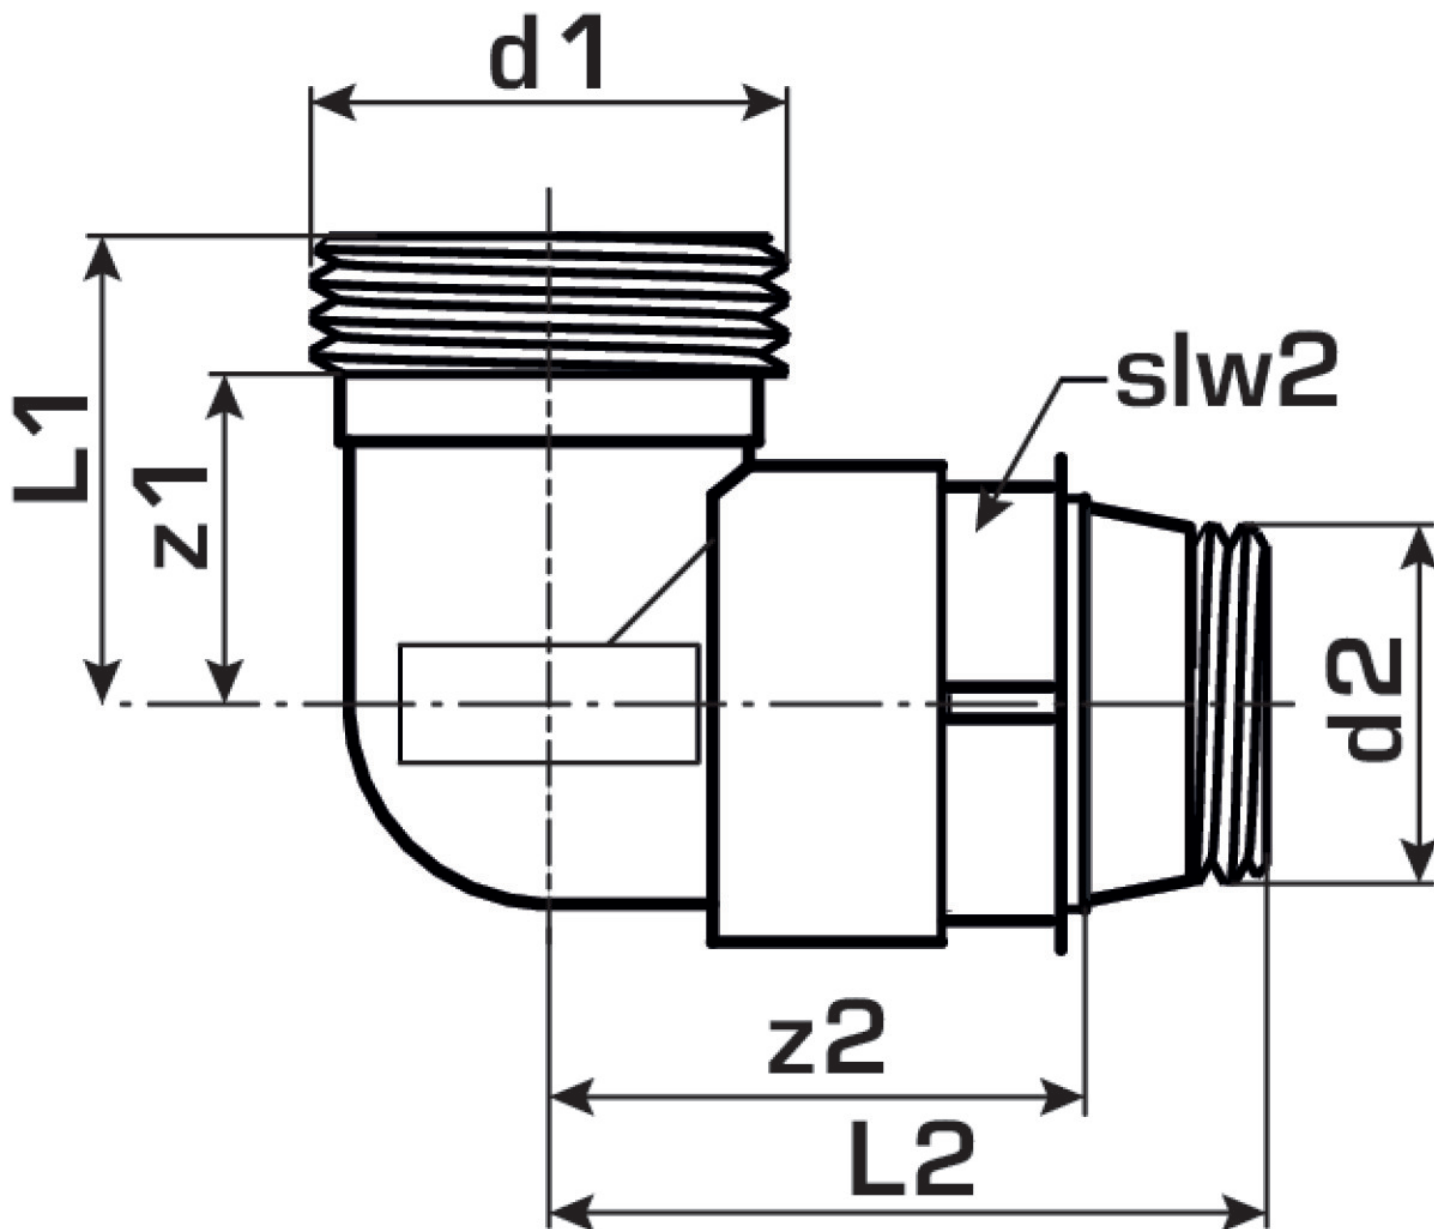

KELOX

KM365E KELOX male threaded elbow adaptor 90° 1/2"x3/4"

7706760

Areas of application

Connecting piece or elbow adaptor, non-porous metallized brass with pre-sealed 1/2" male thread and 3/4" male thread suitable for KM220 euro thread fitting

Approvals:

KE KELIT GmbH

A 4020 Linz, Ignaz-Mayer-Straße 17, Austria, Europe

PHONE +43 (0) 50 779 E-MAIL office@kekelit.com

www.kekelit.com

Specifications

Article information

port 1	Male thread conical (NPT) conical (NPT)
port 2	Male thread, conical (NPT)
execution	Miscellaneous
design	Knee
angle	90

Technical properties

maximum working pressure at 20 ° C	10
------------------------------------	----

Product information

VPE1	10 KT1
weight	0,11 KGM
text	KELOX male threaded elbow adaptor 90°
INTRNR	74122000
main material group	KELOX
material group	KELOX screw fittings
code	KM365E

Art. No	label	d1 Inches	d2	L1 mm	L2	z1	z2	slw1
7706760	1/2"x3/4"	3/4" (20)	1/2 Zoll (15)	25	40	17	30	24