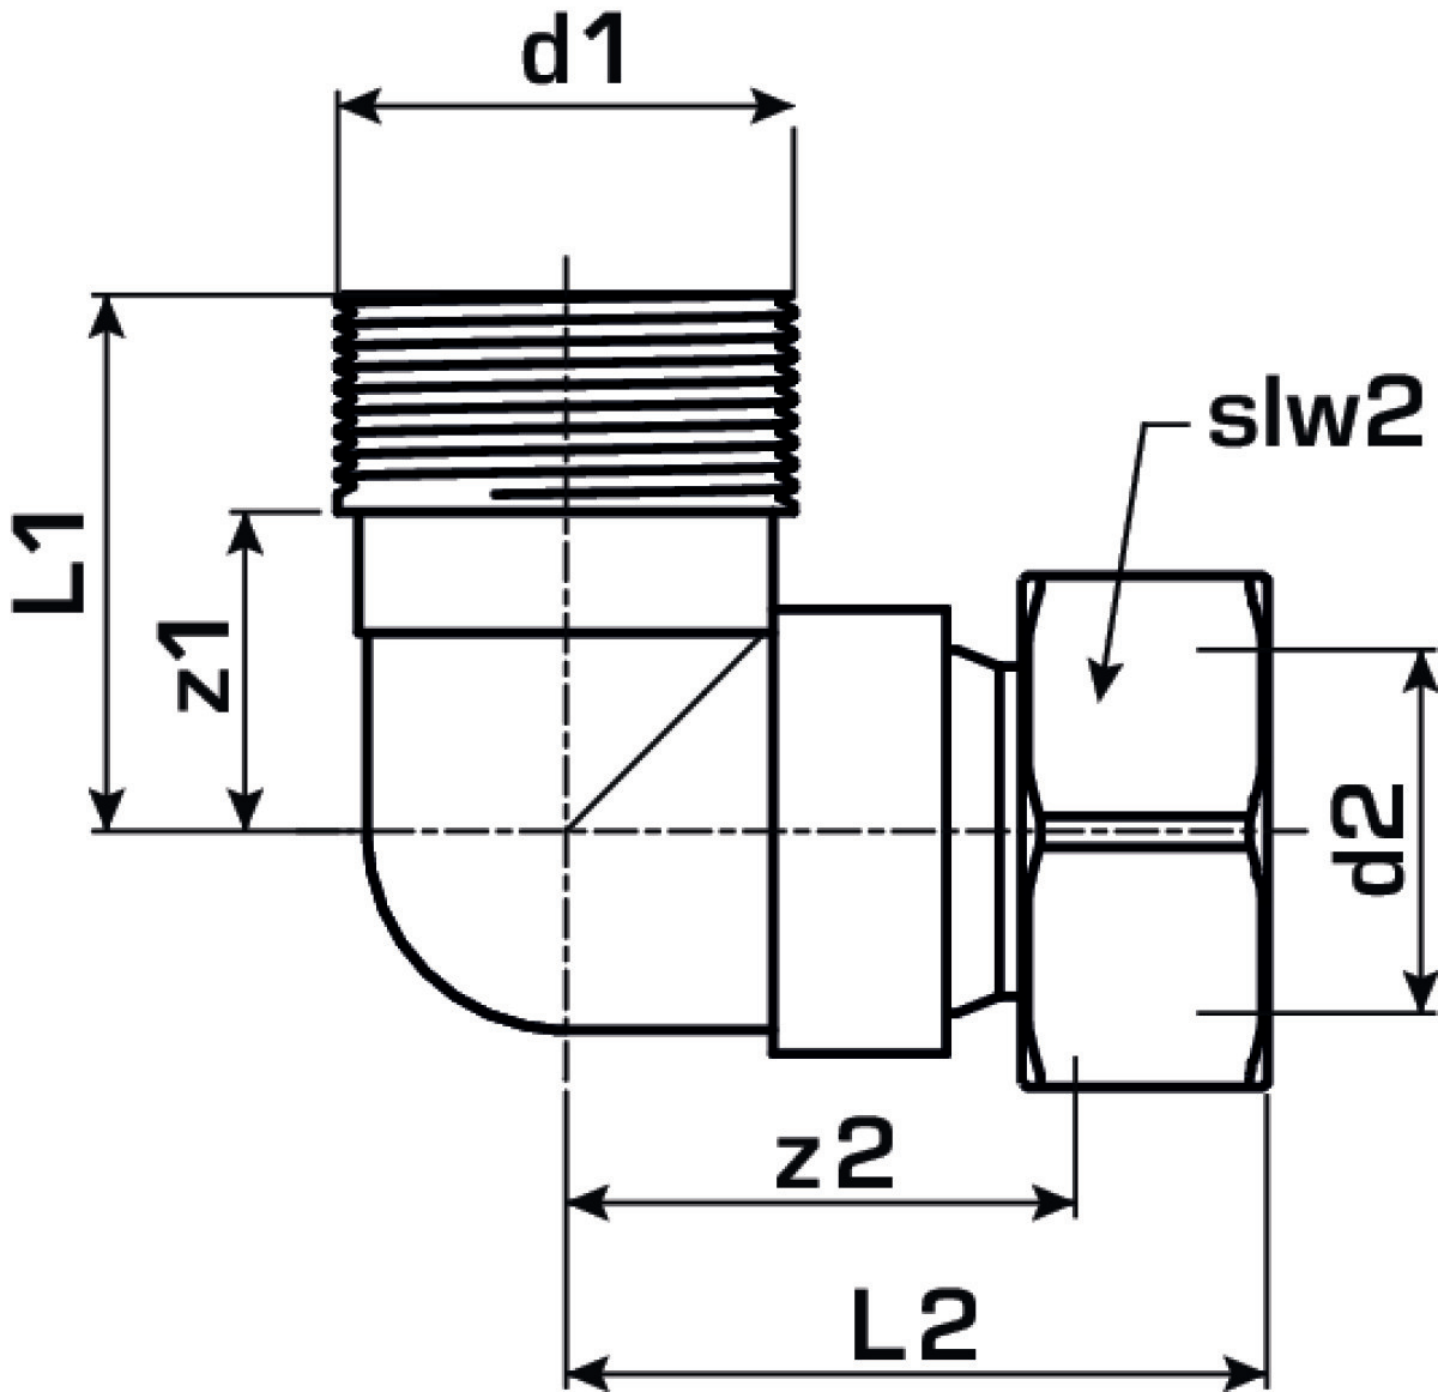

### Areas of application

Euro thread fitting 90° adaptor, rotatable, made from non-porous metallized brass with 3/4" euro thread fitting and 3/4" euro cone suitable for KM220 Euro thread fitting

## Article information

port 1	Male thread, conical (NPT)
port 2	Thread
execution	Miscellaneous
design	Knee
angle	90

## Product information

VPE1	10 KT1
weight	0,115 KGM
text	KELOX Euro threaded elbow adaptor 90°
INTRNR	74122000
main material group	KELOX
material group	KELOX screw fittings
code	KM366E

Art. No	label	d1 Inches	d2	L1	L2	z1 mm	z2	slw1
7706770	3/4"x3/4"	3/4" (20)	3/4 Zoll (20)	31	40	20	29	30