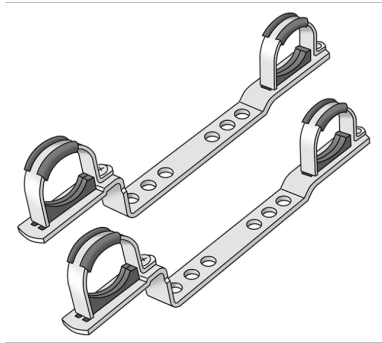

## KM519 KELOX-WINDOW manifold bracket 32/200

7702360

### Areas of application

For fixing WINDOW manifolds KWU550 in the universal manifold cabinet KM570, or for screwing on, manifold bar spacing 200mm, galvanised steel plate with two sound-decoupled hose clamps, in addition, as a manifold bracket for KM590E KELOX FB manifold

# Specifications

Product information	
VPE1	1 SA1
weight	0,32 KGM
text	KELOX-WINDOW manifold bracket
INTRNR	73269098
main material group	KELOX
material group	KELOX accessories
code	KM519

Art. No	label
7702360	32/200