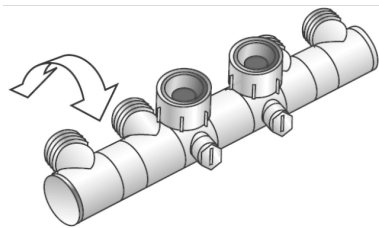

KELOX

KM595 QUATTROX radiator block Connection nipple 1/2"x3/4"

9005120

Areas of application

For valve radiators with 4 steplessly rotatable pipe connections; straight-way or corner connection; for looping through the flow and return flow without connections in the floor as well as central lockable radiator connections; 3/4" female thread union nut, on pipe side 3/4" male euro cone; non-porous nickel-plated brass, compatible with KM220 d16 and d20