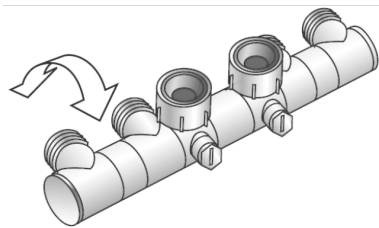

KELOX

KM595 QUATTROX radiator block Cncl sctn for 3/4" Euro cone

9005140

Areas of application

For valve radiators with 4 steplessly rotatable pipe connections; straight-way or corner connection; for looping through the flow and return flow without connections in the floor as well as central lockable radiator connections; 3/4" female thread union nut, on pipe side 3/4" male euro cone; non-porous nickel-plated brass, compatible with KM220 d16 and d20

Specifications

Product information	
VPE1	2 SA1
weight	0,003 KGM
text	QUATTROX radiator block
INTRNR	84818031
main material group	KELOX
material group	KELOX accessories
code	KM595

Art. No	label
9005140	Cncl sctn for 3/4" Euro cone