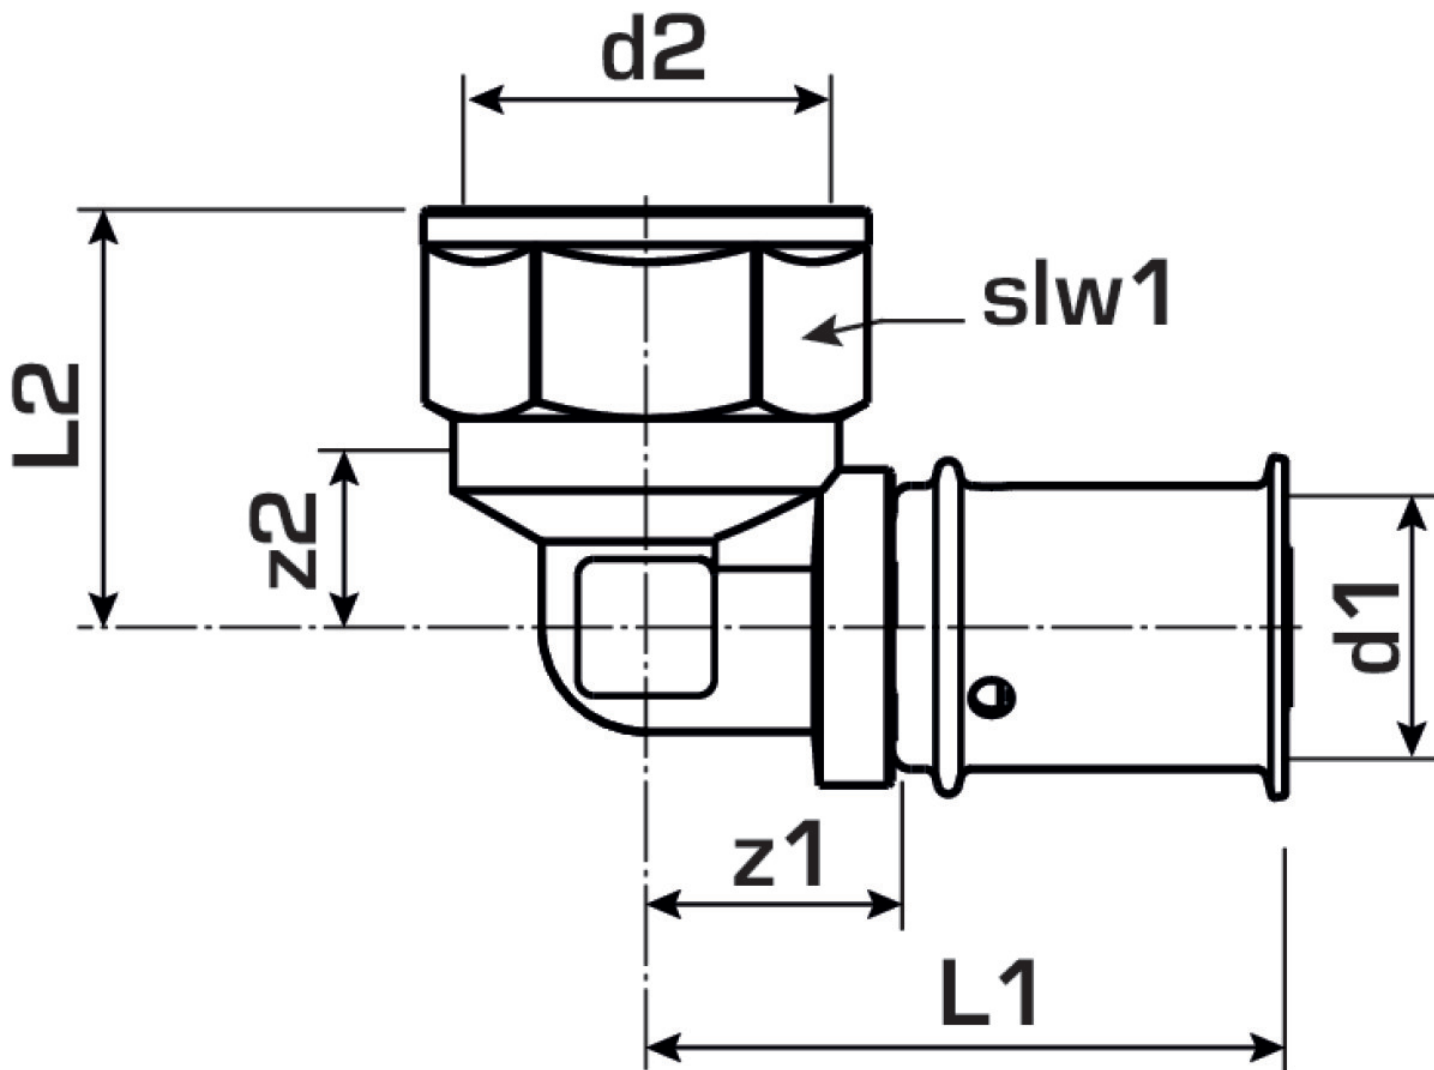

KELOX

KMU467 KELOX-ULTRAX elbow adaptor 90° female 16x1/2"

71216B02

Areas of application

Press-fit elbow adaptor with female thread, made of non-porous metallized brass; including support sleeves with O-rings and steel or stainless steel press-fit sleeves; "leak before pressed"
DO NOT screw in any threaded pipes and cast iron fittings!

Approvals:

Specifications

Article information

port 1	Pressing socket
execution	1-part
design	Knee
angle	90
press contour	U

Technical properties

maximum working pressure at 20 ° C	10
------------------------------------	----

Product information

VPE1	10 SA1
VPE2	180 KT1
weight	0,072 KGM
text	KELOX-ULTRAX elbow adaptor 90° female
INTRNR	74122000
main material group	KELOX
material group	KELOX-ULTRAX metal fittings
code	KMU467

Art. No	label	d2	d1 mm	L1	z1 mm	z2	slw2
71216B02	16x1/2"	1/2" (15)	16	38.5	16	29	24