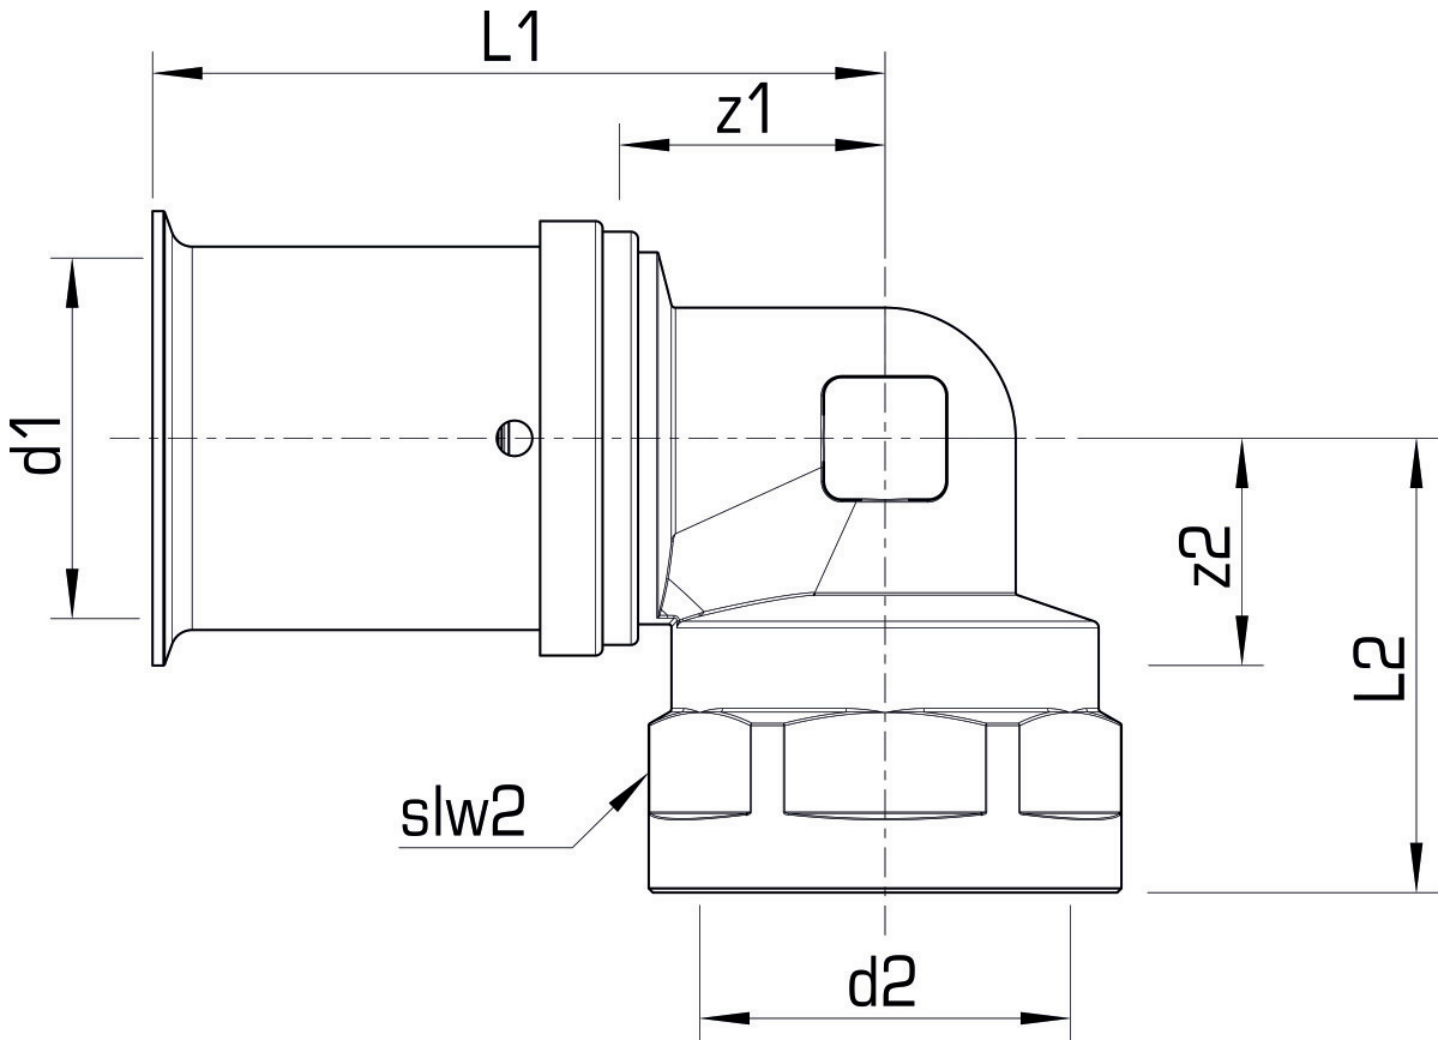

KELOX

KMU467 KELOX-ULTRAX elbow adapter 90° female 20x1/2"

71216D02

Areas of application

Press elbow adapter with female thread, made of non-porous metallised brass; including support sleeves with O-rings and stainless steel press-fit sleeves; "leak before pressed"
DO NOT screw in any threaded pipes and cast iron fittings!

Approvals:

Specifications

Article information

port 1	Pressing socket
execution	1-part
design	Knee
angle	90 °
press contour	U

Technical properties

maximum working pressure at 20 ° C	10 bar
------------------------------------	--------

Product information

VPE1	10,00 SA1
VPE2	160,00 KT1
weight	0,088 KGM
text	KELOX-ULTRAX elbow adapter 90° female
INTRNR	74122000
main material group	KELOX
material group	KELOX-ULTRAX metal fittings
code	KMU467

Art. No	label	d2 Inches	d1 mm	L1 mm	L2 mm	z1 mm	z2 mm	slw2 mm
71216D02	20x1/2"	1/2" (15)	20	56	28	30,5	29	24