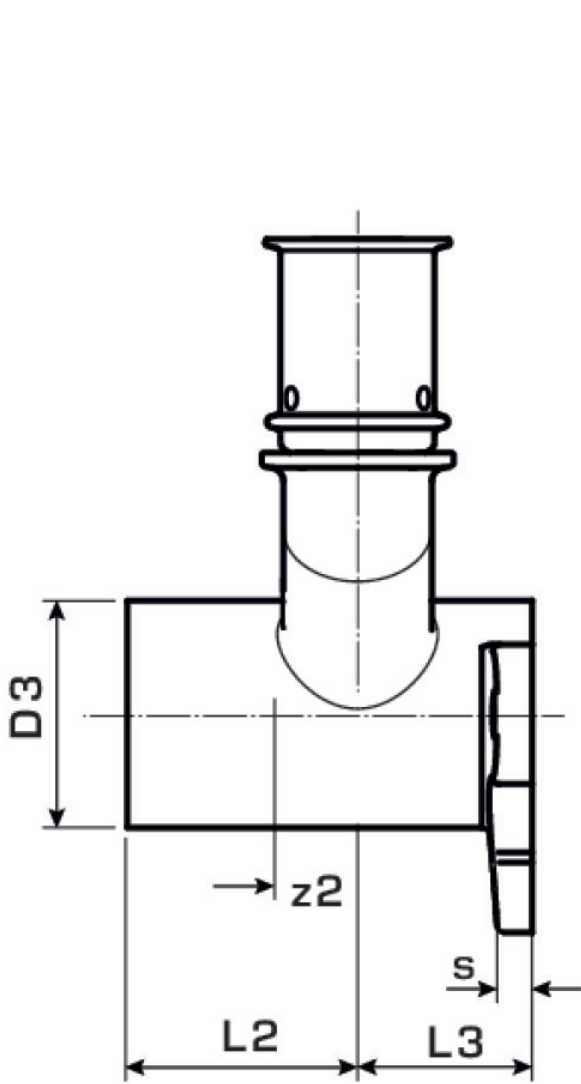

KELOX

KMU477 KELOX-ULTRAX double U wall bracket female 16x1/2"

71254B2B

Areas of application

Press-fit double-U wall bracket with female thread made from non-porous metallized brass; including support sleeves with O-rings and steel or stainless steel press-fit sleeves, "leak before pressed"

Overall height:

1/2" - 46mm

DO NOT screw in threaded pipes and cast iron fittings!

Approvals:

Specifications

Article information

port 1	Pressing socket
design	Continuously right-angled
press contour	U

Technical properties

maximum working pressure at 20 ° C	10
------------------------------------	----

Product information

VPE1	10 SA1
VPE2	50 KT1
weight	0,246 KGM
text	KELOX-ULTRAX double U wall bracket female
INTRNR	74122000
main material group	KELOX
material group	KELOX-ULTRAX metal fittings
code	KMU477

Art. No	label	d1 mm	L1	L2	L3 mm	z1	z2	z3
71254B2B	16x1/2"	16	57	27	20.5	35	10	25.5