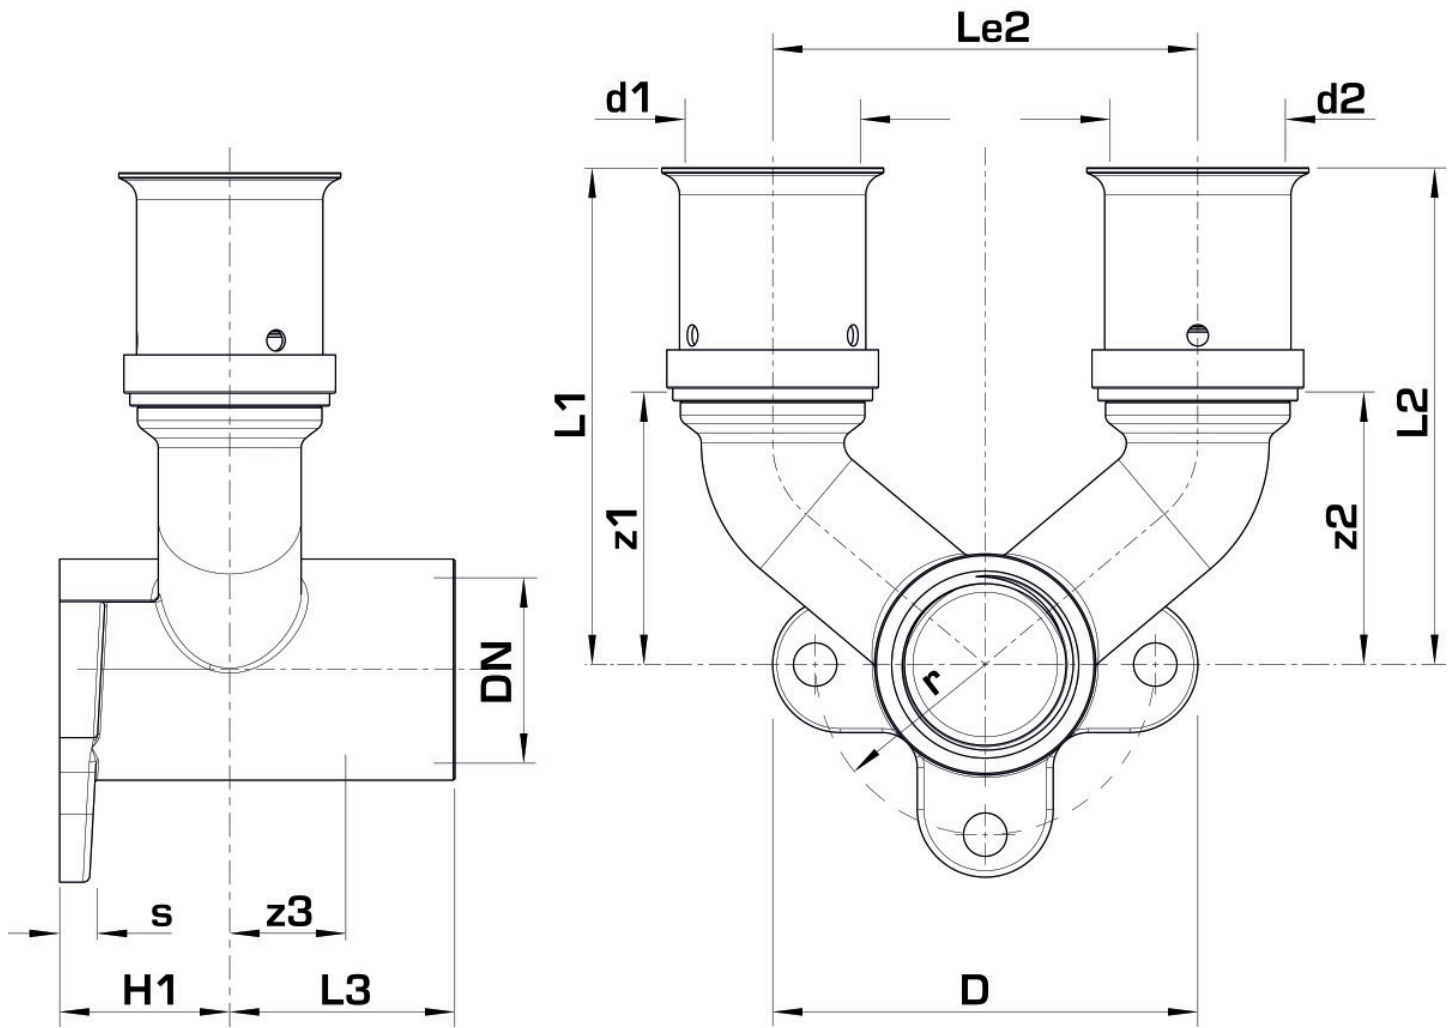

KELOX

KMU477 KELOX-ULTRAX double U wall bracket fitting with female thread 16x1/2"

71254B2B

Areas of application

Press-fit double-U wall bracket fitting with female thread made from non-porous metallised brass, including support sleeves with O-rings and stainless steel press-fit sleeves, "leak before pressed"

Overall height:

1/2" - 46.5mm

DO NOT screw in threaded pipes and cast iron fittings!

Approvals:

Specifications

Article information

port 1	Pressing socket
design	Continuously right-angled
press contour	U

Technical properties

maximum working pressure at 20 ° C	10 bar
------------------------------------	--------

Product information

VPE1	10,00 SA1
VPE2	50,00 KT1
weight	0,246 KGM
text	KELOX-ULTRAX double U wall bracket fitting with female thread
INTRNR	74122000
main material group	KELOX
material group	KELOX-ULTRAX metal fittings
code	KMU477

Art. No	label	d1 mm	L1 mm	L2 mm	L3 mm	z1 mm	z2 mm	z3 mm
71254B2B	16x1/2"	16	57	27	26,5	35	10	25,5