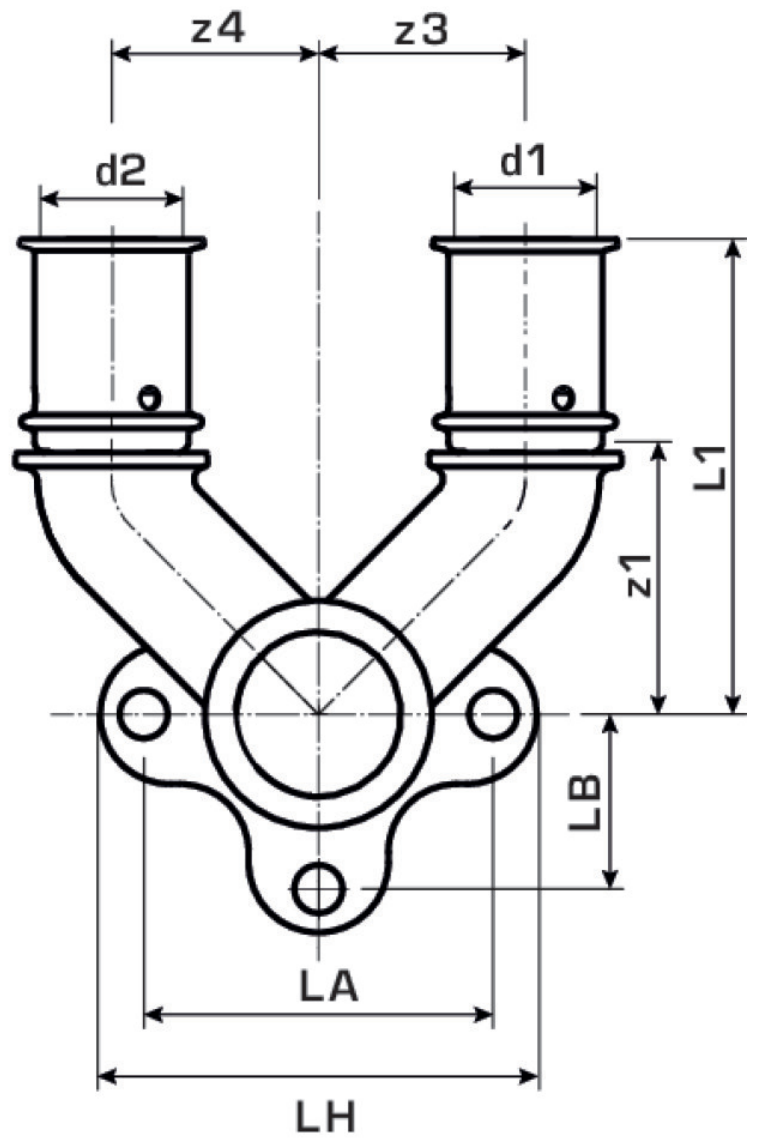

KELOX

KMU477 KELOX-ULTRAX double U wall bracket female 16x1/2"

71254B2B

Areas of application

Press-fit double-U wall bracket with female thread made from non-porous metallized brass; including support sleeves with O-rings and steel or stainless steel press-fit sleeves, "leak before pressed"

Overall height:

1/2" - 46mm

DO NOT screw in threaded pipes and cast iron fittings!

Approvals:

Specifications

Article information

port 1	Pressing socket
design	Continuously right-angled
press contour	U

Technical properties

maximum working pressure at 20 ° C	10
------------------------------------	----

Product information

VPE1	10 SA1
VPE2	50 KT1
weight	0,246 KGM
text	KELOX-ULTRAX double U wall bracket female
INTRNR	74122000
main material group	KELOX
material group	KELOX-ULTRAX metal fittings
code	KMU477

Art. No	label	d1 mm	L1	L2	L3 mm	z1	z2	z3
71254B2B	16x1/2"	16	57	27	20.5	35	10	25.5