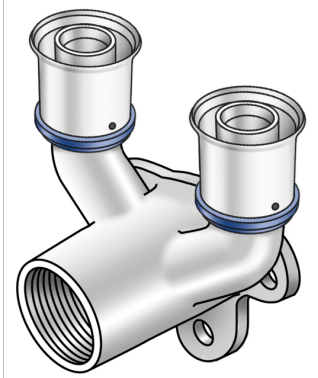

KELOX

KMU477 KELOX-ULTRAX double U wall bracket fitting with female thread 16x1/2"

71254B2B

Areas of application

Press-fit double-U wall bracket fitting with female thread made from non-porous metallised brass, including support sleeves with O-rings and stainless steel press-fit sleeves, "leak before pressed"

Overall height:

1/2" - 46.5mm

DO NOT screw in threaded pipes and cast iron fittings!

Approvals:

Specifications

Article information

port 1	Pressing socket
design	Continuously right-angled
press contour	U

Technical properties

maximum working pressure at 20 ° C	10 bar
------------------------------------	--------

Product information

VPE1	10,00 SA1
VPE2	50,00 KT1
weight	0,246 KGM
text	KELOX-ULTRAX double U wall bracket fitting with female thread
INTRNR	74122000
main material group	KELOX
material group	KELOX-ULTRAX metal fittings
code	KMU477

Art. No	label	d1 mm	L1 mm	L2 mm	L3 mm	z1 mm	z2 mm	z3 mm
71254B2B	16x1/2"	16	57	27	26,5	35	10	25,5