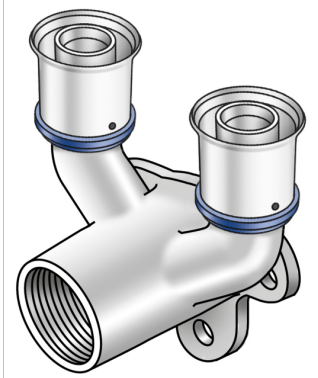

KELOX

KMU477 KELOX-ULTRAX double U wall bracket female 16x1/2"

71254B2B

Areas of application

Press-fit double-U wall bracket with female thread made from non-porous metallized brass; including support sleeves with O-rings and steel or stainless steel press-fit sleeves, "leak before pressed"

Overall height:

1/2" - 46mm

DO NOT screw in threaded pipes and cast iron fittings!

Approvals:

Specifications

Article information

port 1	Pressing socket
design	Continuously right-angled
press contour	U

Technical properties

maximum working pressure at 20 ° C	10
------------------------------------	----

Product information

VPE1	10 SA1
VPE2	50 KT1
weight	0,246 KGM
text	KELOX-ULTRAX double U wall bracket female
INTRNR	74122000
main material group	KELOX
material group	KELOX-ULTRAX metal fittings
code	KMU477

Art. No	label	d1 mm	L1	L2	L3 mm	z1	z2	z3
71254B2B	16x1/2"	16	57	27	20.5	35	10	25.5