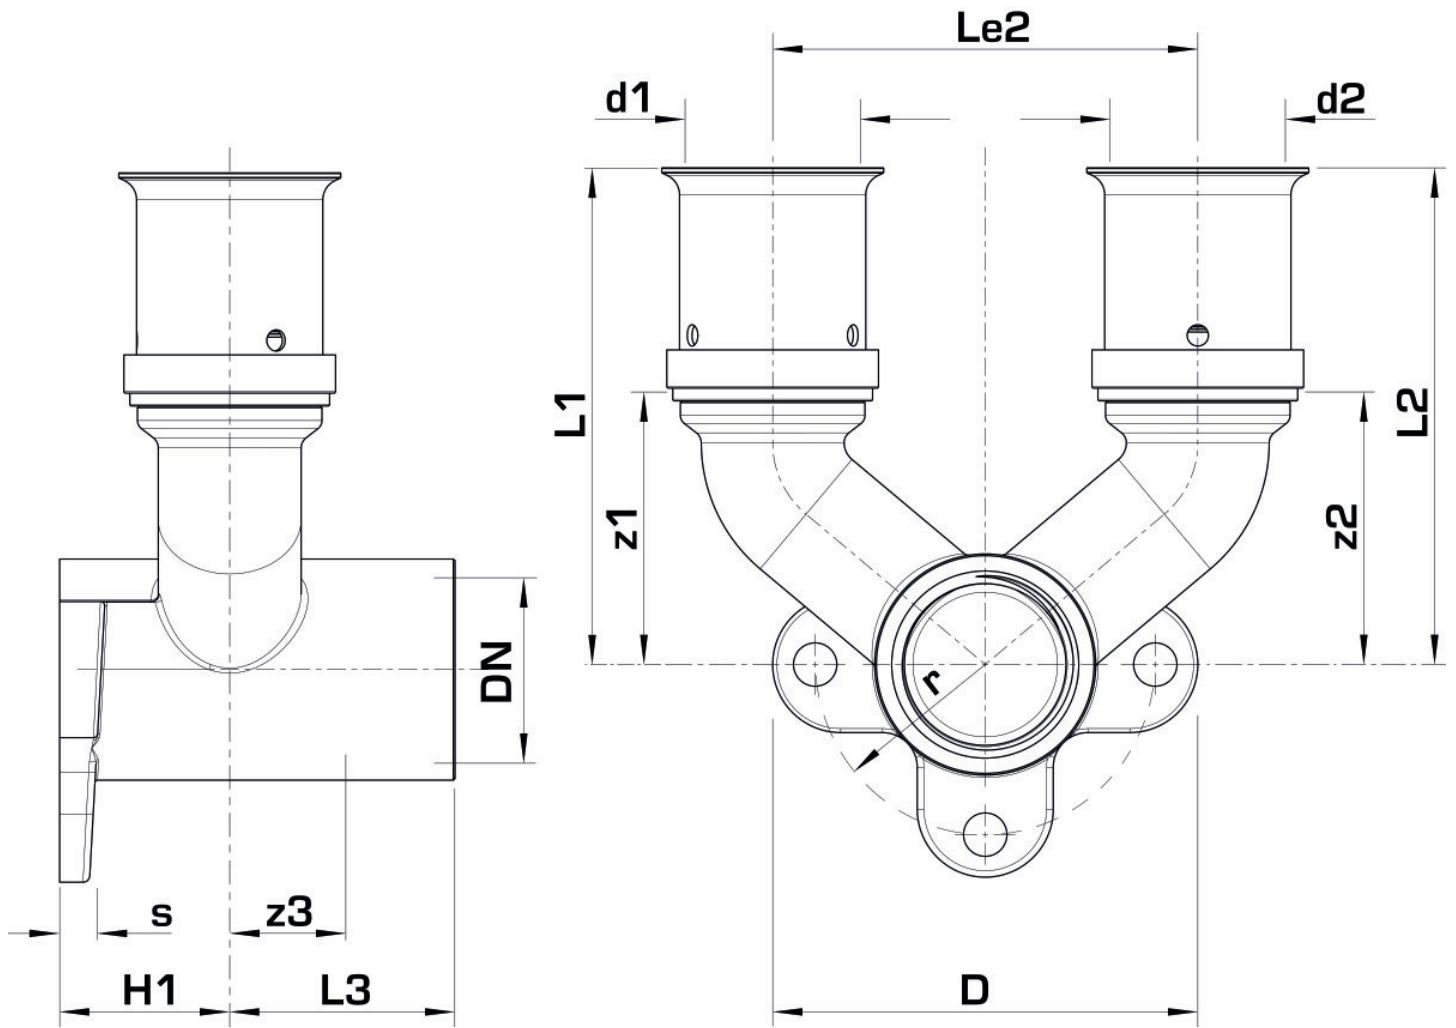

Overall height:

1/2" - 46.5mm

DO NOT screw in threaded pipes and cast iron fittings!

## Article information

port 1	Pressing socket
design	Continuously right-angled
press contour	U

## Product information

VPE1	10,00 SA1
VPE2	50,00 KT1
weight	0,264 KGM
text	KELOX-ULTRAX double U wall bracket fitting with female thread
INTRNR	74122000
main material group	KELOX
material group	KELOX-ULTRAX metal fittings
code	KMU477

Art. No	label	d1 mm	L1 mm	L2 mm	L3 mm	z1 mm	z2 mm	z3 mm
71254D2D	20x1/2"	20	59	27	26,5	35	10	25,5