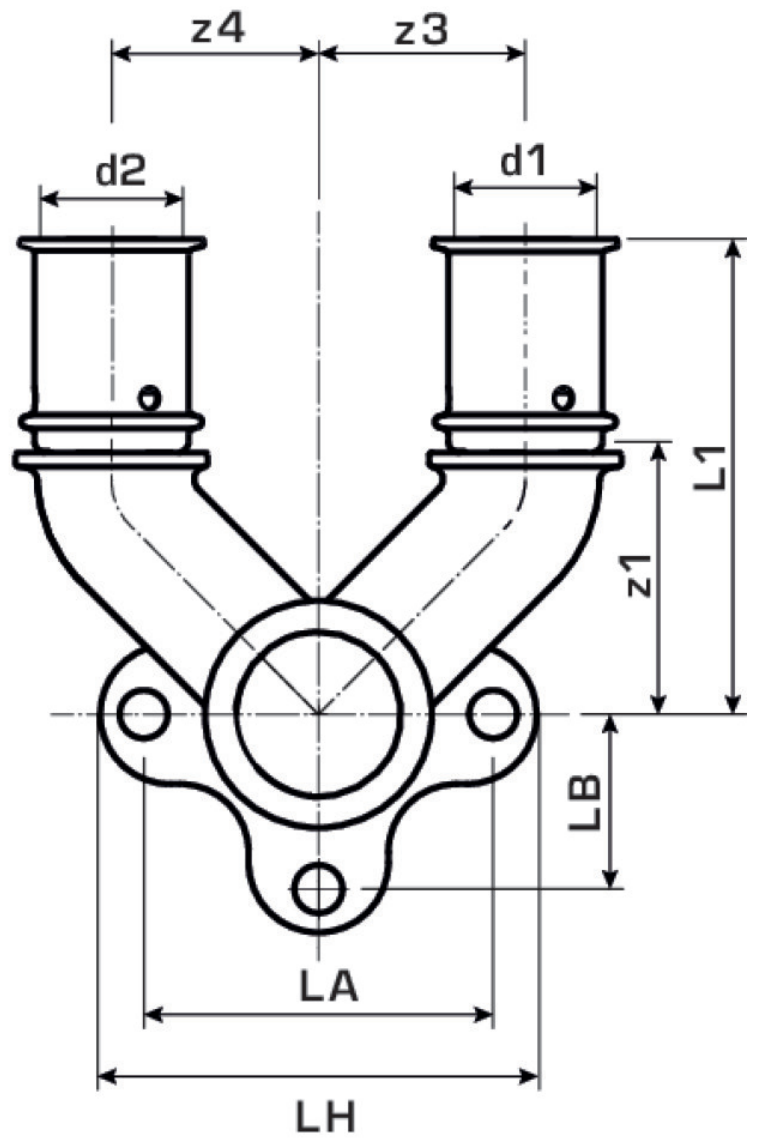

KELOX

KMU477 KELOX-ULTRAX double U wall bracket female 20x1/2"

71254D2D

Areas of application

Press-fit double-U wall bracket with female thread made from non-porous metallized brass; including support sleeves with O-rings and steel or stainless steel press-fit sleeves, "leak before pressed"

Overall height:

1/2" - 46mm

DO NOT screw in threaded pipes and cast iron fittings!

Approvals:

Specifications

Article information

port 1	Pressing socket
design	Continuously right-angled
press contour	U

Technical properties

maximum working pressure at 20 ° C	10
------------------------------------	----

Product information

VPE1	10 SA1
VPE2	50 KT1
weight	0,264 KGM
text	KELOX-ULTRAX double U wall bracket female
INTRNR	74122000
main material group	KELOX
material group	KELOX-ULTRAX metal fittings
code	KMU477

Art. No	label	d1 mm	L1	L2	L3 mm	z1	z2	z3
71254D2D	20x1/2"	20	59	27	19.5	35	10	25.5