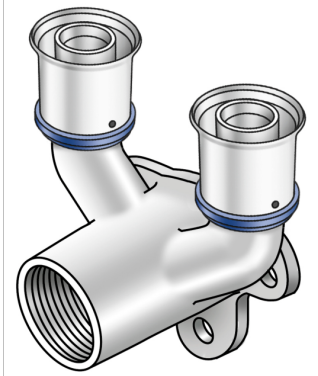

## KMU477 KELOX-ULTRAX double U wall bracket fitting with female thread 20x1/2"

71254D2D

### Areas of application

Press-fit double-U wall bracket fitting with female thread made from non-porous metallised brass, including support sleeves with O-rings and stainless steel press-fit sleeves, "leak before pressed"

Overall height:

1/2" - 46.5mm

DO NOT screw in threaded pipes and cast iron fittings!