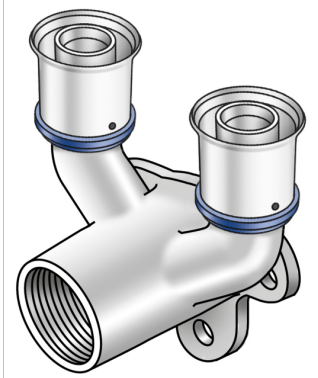

KELOX

KMU477 KELOX-ULTRAX double U wall bracket female 20x1/2"

71254D2D

Areas of application

Press-fit double-U wall bracket with female thread made from non-porous metallized brass; including support sleeves with O-rings and steel or stainless steel press-fit sleeves, "leak before pressed"

Overall height:

1/2" - 46mm

DO NOT screw in threaded pipes and cast iron fittings!

Approvals:

Specifications

Article information

port 1	Pressing socket
design	Continuously right-angled
press contour	U

Technical properties

maximum working pressure at 20 ° C	10
------------------------------------	----

Product information

VPE1	10 SA1
VPE2	50 KT1
weight	0,264 KGM
text	KELOX-ULTRAX double U wall bracket female
INTRNR	74122000
main material group	KELOX
material group	KELOX-ULTRAX metal fittings
code	KMU477