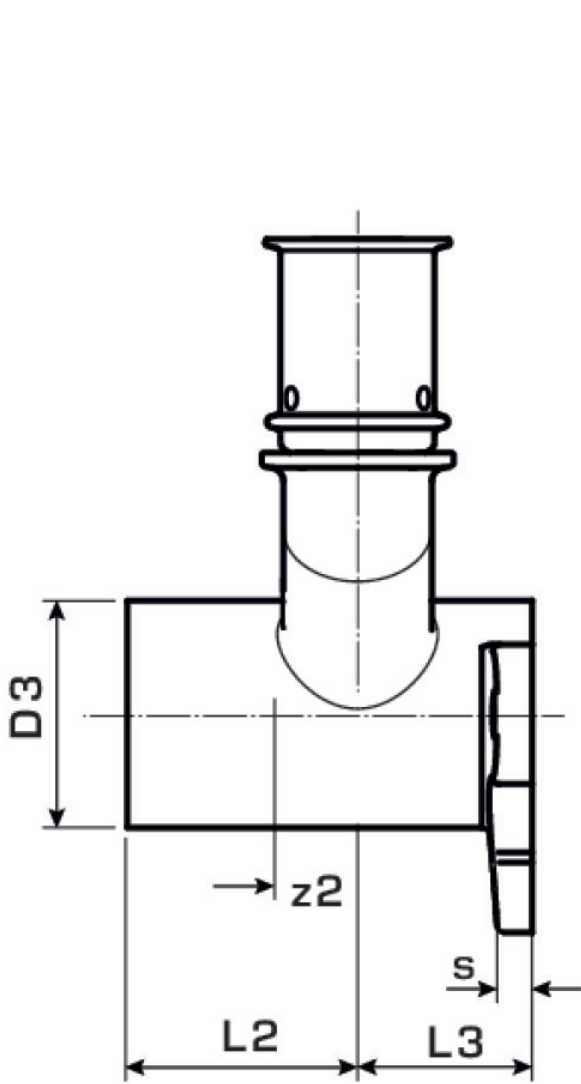

KELOX

KMU477 KELOX-ULTRAX double U wall bracket female 20x1/2"

71254D2D

Areas of application

Press-fit double-U wall bracket with female thread made from non-porous metallized brass; including support sleeves with O-rings and steel or stainless steel press-fit sleeves, "leak before pressed"

Overall height:

1/2" - 46mm

DO NOT screw in threaded pipes and cast iron fittings!

Approvals:

Specifications

Article information

port 1	Pressing socket
design	Continuously right-angled
press contour	U

Technical properties

maximum working pressure at 20 ° C	10
------------------------------------	----

Product information

VPE1	10 SA1
VPE2	50 KT1
weight	0,264 KGM
text	KELOX-ULTRAX double U wall bracket female
INTRNR	74122000
main material group	KELOX
material group	KELOX-ULTRAX metal fittings
code	KMU477

Art. No	label	d1 mm	L1	L2	L3 mm	z1	z2	z3
71254D2D	20x1/2"	20	59	27	19.5	35	10	25.5