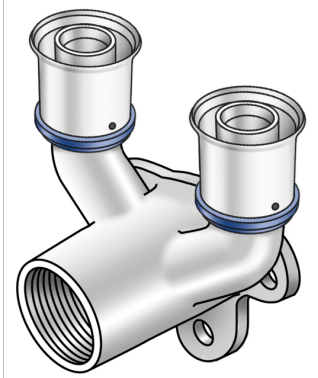

## KMU477 KELOX-ULTRAX double U wall bracket female 25x1/2"

71254E2E

### Areas of application

Press-fit double-U wall bracket with female thread made from non-porous metallized brass; including support sleeves with O-rings and steel or stainless steel press-fit sleeves, "leak before pressed"

Overall height:

1/2" - 46mm

DO NOT screw in threaded pipes and cast iron fittings!