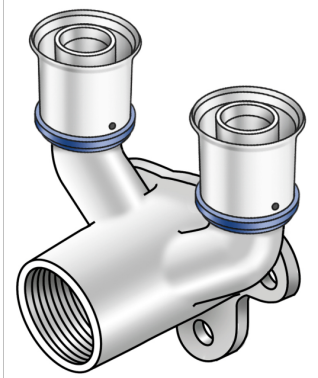

KELOX

KMU477 KELOX-ULTRAX double U wall bracket fitting with female thread 25x1/2"

71254E2E

Areas of application

Press-fit double-U wall bracket fitting with female thread made from non-porous metallised brass, including support sleeves with O-rings and stainless steel press-fit sleeves, "leak before pressed"

Overall height:

1/2" - 46.5mm

DO NOT screw in threaded pipes and cast iron fittings!

Approvals:

Specifications

Article information

port 1	Pressing socket
design	Continuously right-angled
press contour	U

Technical properties

maximum working pressure at 20 ° C	10 bar
------------------------------------	--------

Product information

VPE1	4,00 SA1
VPE2	32,00 KT1
weight	0,360 KGM
text	KELOX-ULTRAX double U wall bracket fitting with female thread
INTRNR	74122000
main material group	KELOX
material group	KELOX-ULTRAX metal fittings
code	KMU477

Art. No	label	d1 mm	L1 mm	L2 mm	L3 mm	z1 mm	z2 mm	z3 mm
71254E2E	25x1/2"	25	75	27	26,5	44	11	25,5