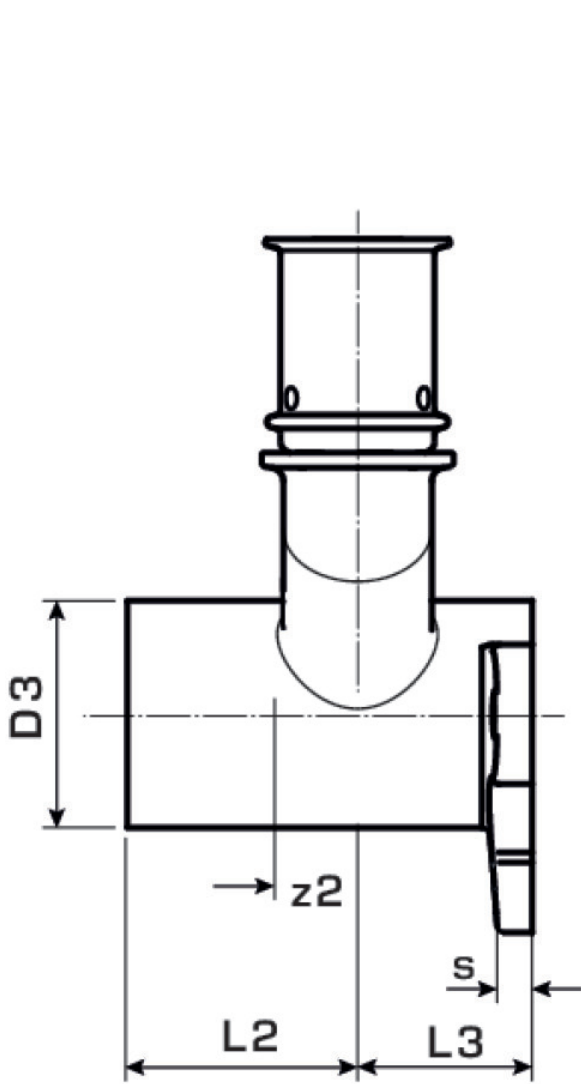

Overall height:

1/2" - 46mm

DO NOT screw in threaded pipes and cast iron fittings!

## Article information

port 1	Pressing socket
design	Continuously right-angled
press contour	U

Art. No	label	d1 mm	L1	L2	z1	z2	z3
71254E2E	25x1/2"	25	75	27	44	11	25.5