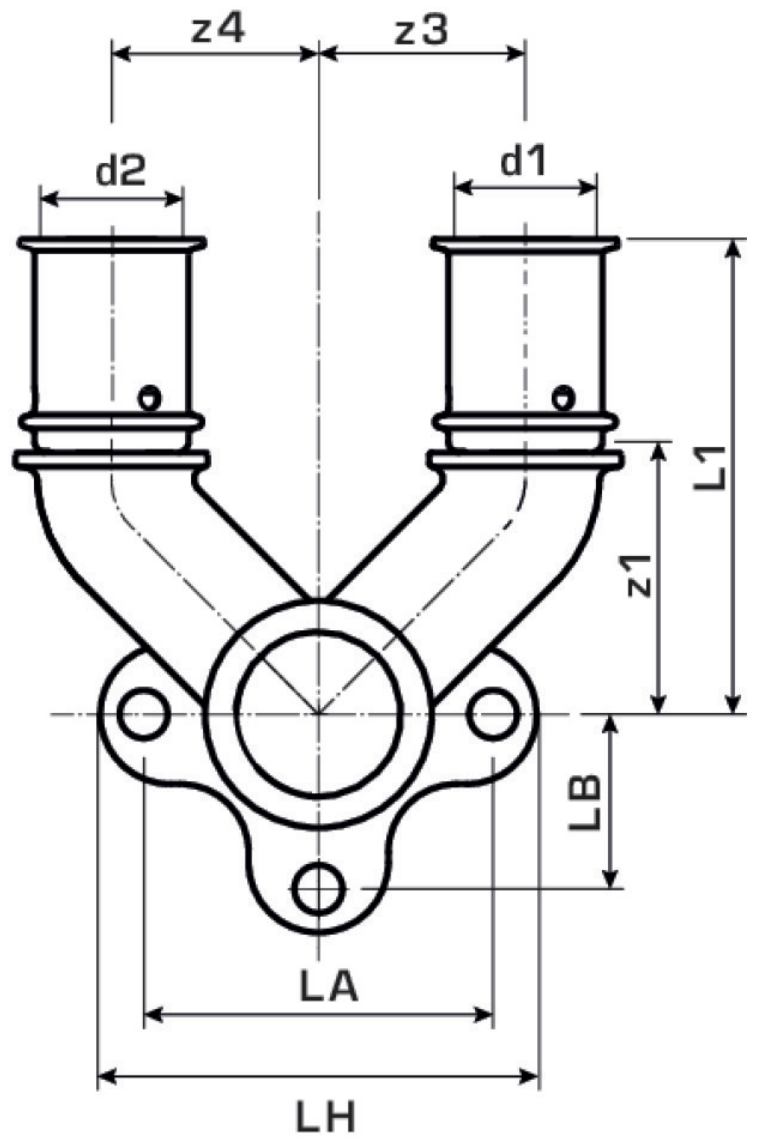

Overall height:

1/2" - 46mm

DO NOT screw in threaded pipes and cast iron fittings!

## Article information

port 1	Pressing socket
design	Continuously right-angled
press contour	U

## Product information

VPE1	4 SA1
VPE2	32 KT1
weight	0,360 KGM
text	KELOX-ULTRAX double U wall bracket female
INTRNR	74122000
main material group	KELOX
material group	KELOX-ULTRAX metal fittings
code	KMU477

Art. No	label	d1 mm	L1	L2	z1	z2	z3
71254E2E	25x1/2"	25	75	27	44	11	25.5