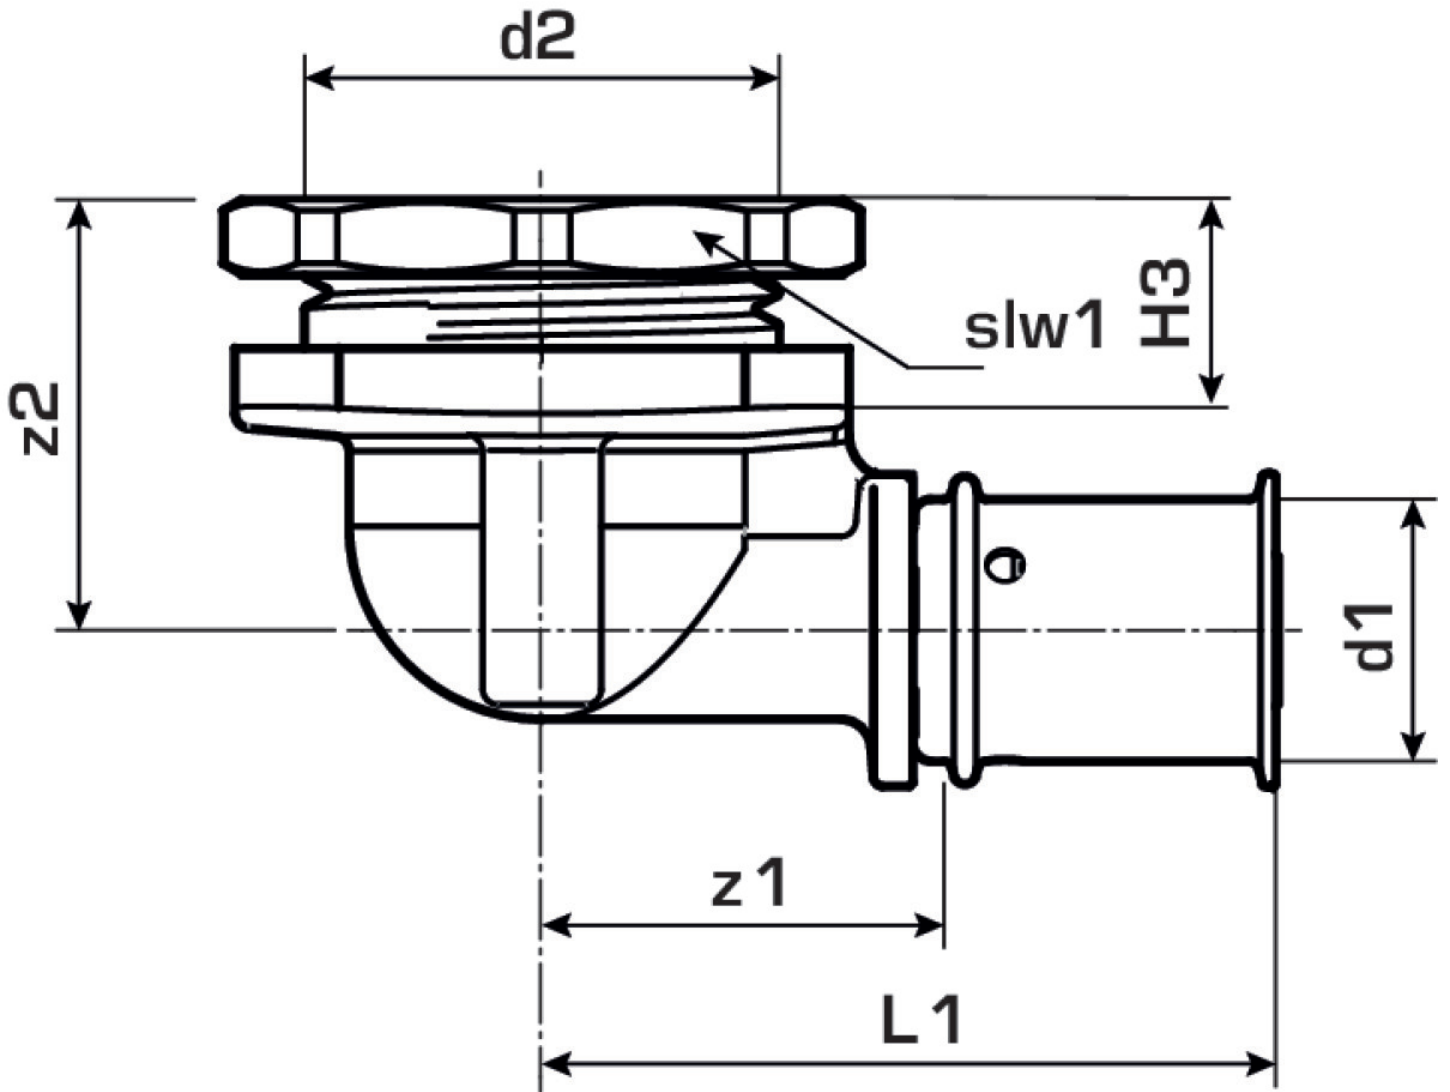

KELOX

KMU482 KELOX-ULTRAX UPS elbow adaptor 90° female 16x1/2"

71253B02

Areas of application

Press-fit cistern elbow with female thread and locknut, made of non-porous metallized brass; including support sleeves with O-rings and steel or stainless steel press-fit sleeves; "leak before pressed"

DO NOT screw in any threaded pipes and cast iron fittings!

Approvals:

Specifications

Article information

port 1	Pressing socket
port 2	Female thread cylindrical BSPT-Rp (ISO 7-1)
execution	2-part
design	Knee
angle	90
press contour	U

Product information

VPE1	10 SA1
VPE2	80 KT1
weight	0,156 KGM
text	KELOX-ULTRAX UPS elbow adaptor 90° female
INTRNR	74122000
main material group	KELOX
material group	KELOX-ULTRAX metal fittings
code	KMU482

Art. No	label	d2 Inches	d1 mm	L1	z1	z2	slw1
71253B02	16x1/2"	1/2" (15)	16	48.5	26	29.5	38