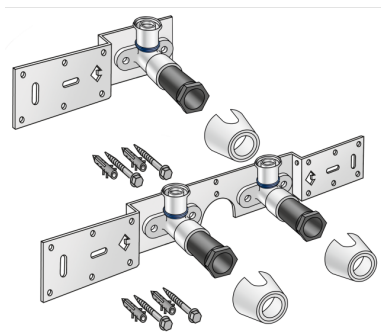

KELOX

KMU485 KELOX-ULTRAX connection set 16x1/2" 15cm

71266B02

Areas of application

With KMU480 wall bracket fitting elbow 90°, sound-insulated, stopper, metal mount, plugs and fastening elements

DO NOT screw in any threaded pipes and cast iron fittings!

Approvals:

KE KELIT GmbH

A 4020 Linz, Ignaz-Mayer-Straße 17, Austria, Europe

PHONE +43 (0) 50 779 E-MAIL office@kekelit.com

www.kekelit.com

Specifications

Product information

VPE1	1,00 KT1
VPE2	15,00 KT2
weight	0,919 KGM
text	KELOX-ULTRAX connection set
INTRNR	74122000
main material group	KELOX
material group	KELOX-ULTRAX metal fittings
code	KMU485