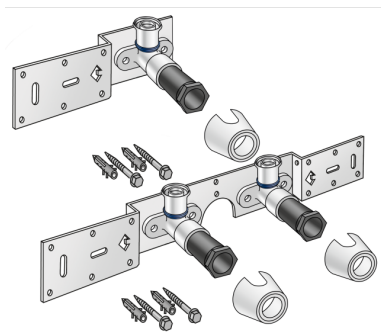

## KMU485 KELOX-ULTRAX connection set 16x1/2" 15cm

71266B02

### Areas of application

With KMU480 wall bracket elbow 90°, sound-insulated, stopper, metal mount, plugs and fastening elements

DO NOT screw in any threaded pipes and cast iron fittings!