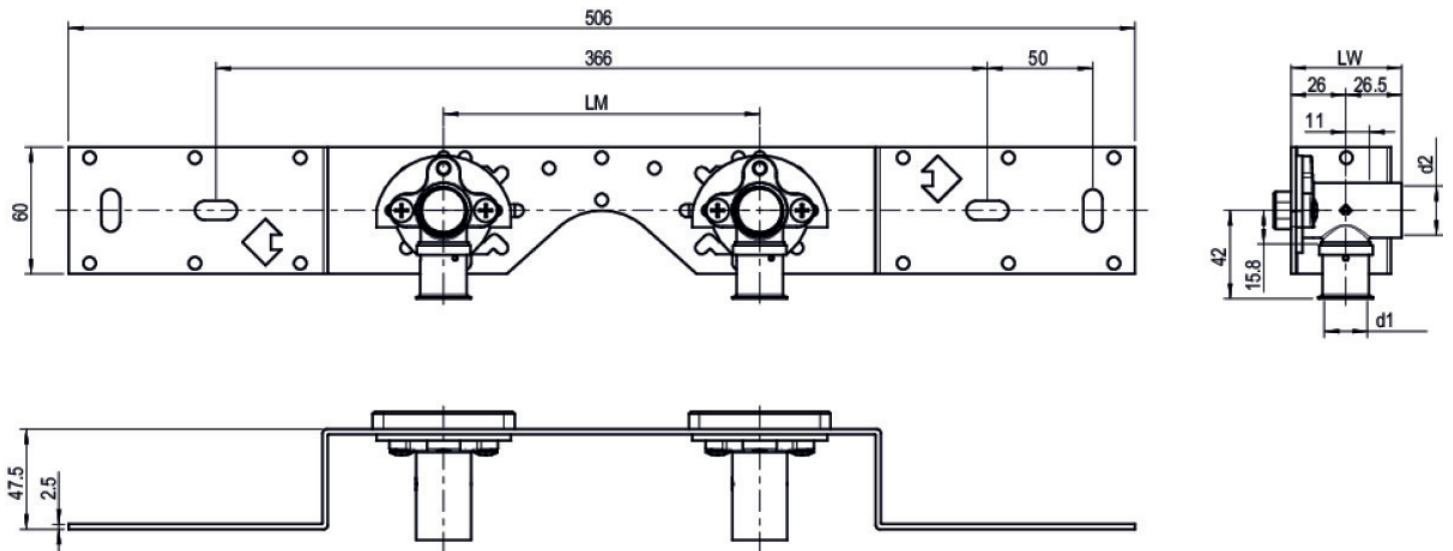

### Areas of application

With KMU480 wall bracket elbow 90°, sound-insulated, stopper, metal mount, plugs and fastening elements

DO NOT screw in any threaded pipes and cast iron fittings!

## Product information

VPE1	1 KT1
VPE2	15 KT2
weight	1,1 KGM
text	KELOX-ULTRAX connection set
INTRNR	74122000
main material group	KELOX
material group	KELOX-ULTRAX metal fittings
code	KMU485

Art. No

label