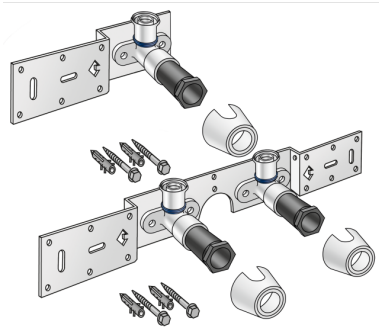

KELOX

KMU485 KELOX-ULTRAX connection set 16x1/2" 8-10cm

71262B02

Areas of application

With KMU480 wall bracket elbow 90°, sound-insulated, stopper, metal mount, plugs and fastening elements

DO NOT screw in any threaded pipes and cast iron fittings!

Approvals:

KE KELIT GmbH

A 4020 Linz, Ignaz-Mayer-Straße 17, Austria, Europe

PHONE +43 (0) 50 779 E-MAIL office@kekelit.com

www.kekelit.com

Specifications

Product information

VPE1	1 KT1
VPE2	15 KT2
weight	1,07 KGM
text	KELOX-ULTRAX connection set
INTRNR	74122000
main material group	KELOX
material group	KELOX-ULTRAX metal fittings
code	KMU485