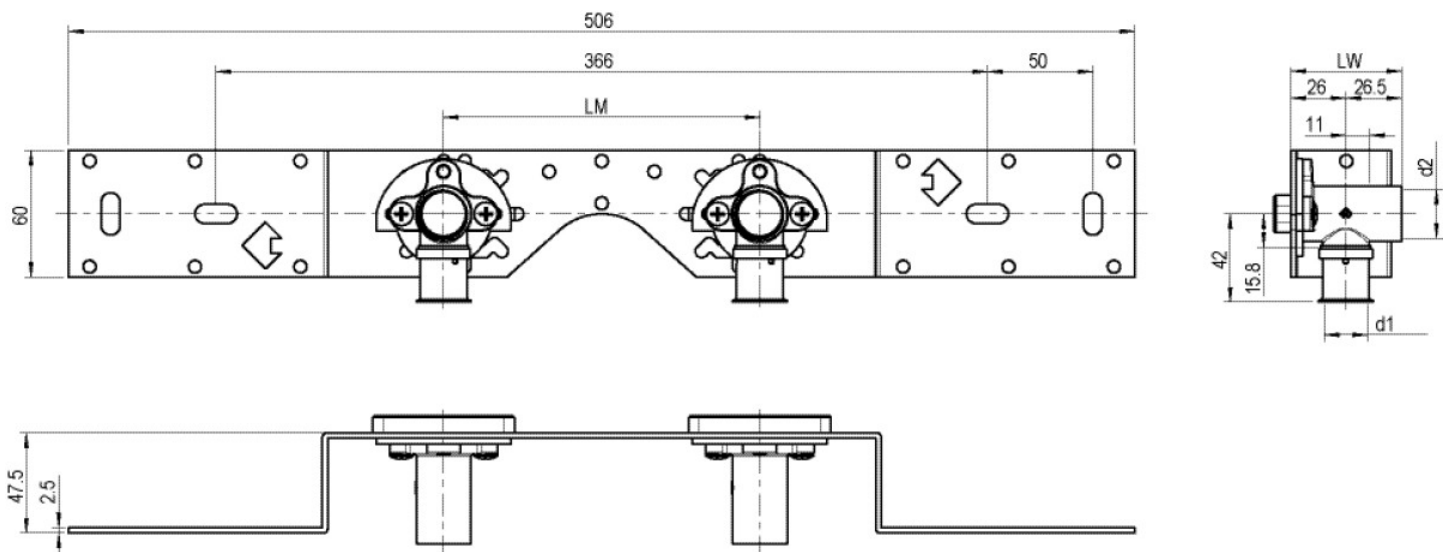

### Areas of application

With KMU480 wall bracket fitting elbow 90°, sound-insulated, stopper, metal mount, plugs and fastening elements

DO NOT screw in any threaded pipes and cast iron fittings!

## Product information

VPE1	1,00 KT1
VPE2	15,00 KT2
weight	0,893 KGM
text	KELOX-ULTRAX connection set
INTRNR	74122000
main material group	KELOX
material group	KELOX-ULTRAX metal fittings
code	KMU485

Art. No