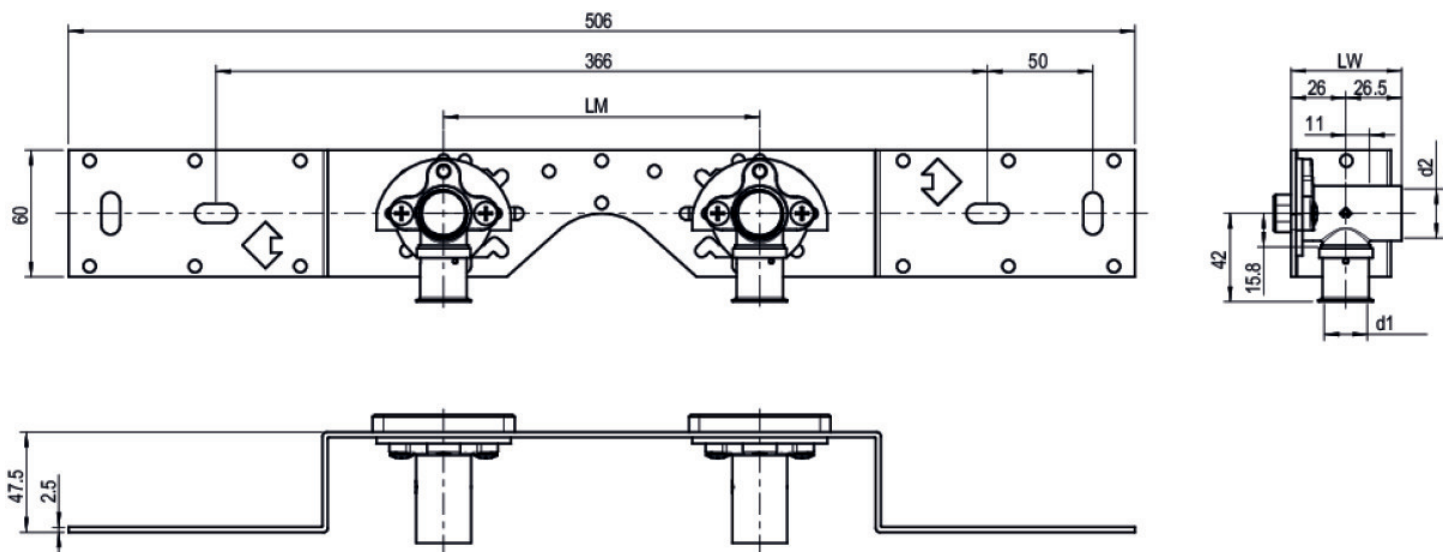

KELOX

KMU485 KELOX-ULTRAX connection set 16x1/2" 8-10cm

71262B02

Areas of application

With KMU480 wall bracket elbow 90°, sound-insulated, stopper, metal mount, plugs and fastening elements

DO NOT screw in any threaded pipes and cast iron fittings!

Approvals:

KE KELIT GmbH

A 4020 Linz, Ignaz-Mayer-Straße 17, Austria, Europe

PHONE +43 (0) 50 779 E-MAIL office@kekelit.com

www.kekelit.com

Specifications

Product information

VPE1	1 KT1
VPE2	15 KT2
weight	1,07 KGM
text	KELOX-ULTRAX connection set
INTRNR	74122000
main material group	KELOX
material group	KELOX-ULTRAX metal fittings
code	KMU485