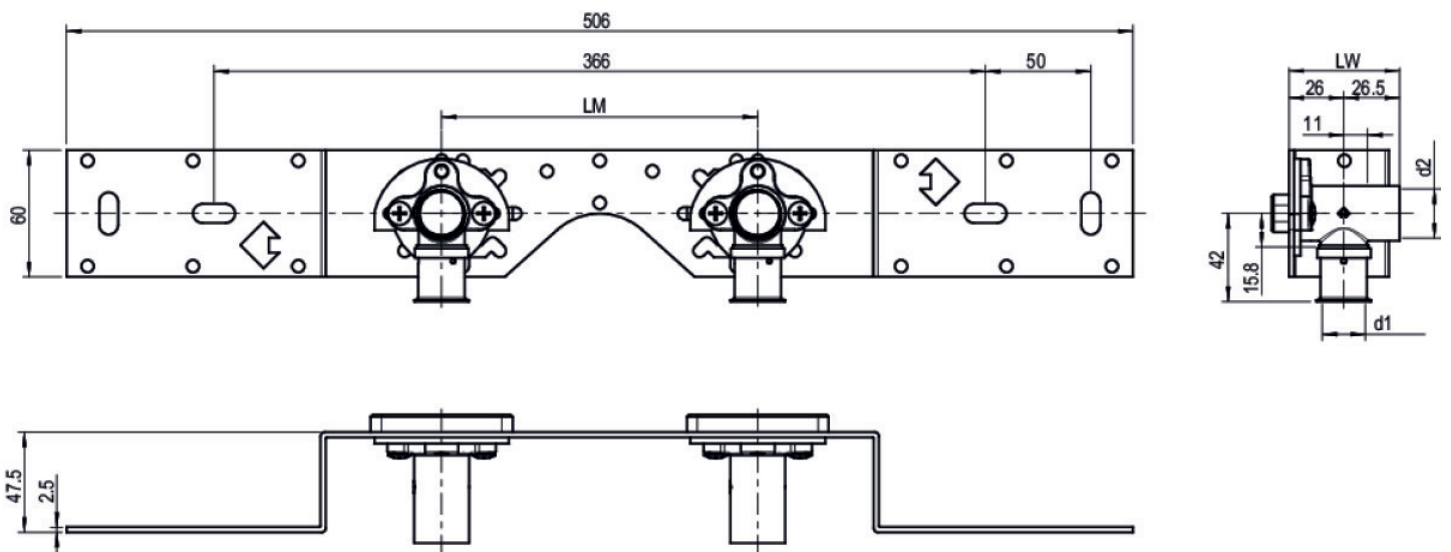

KELOX

KMU485 KELOX-ULTRAX connection set 16x1/2" single connection

71261B02

Areas of application

With KMU480 wall bracket elbow 90°, sound-insulated, stopper, metal mount, plugs and fastening elements

DO NOT screw in any threaded pipes and cast iron fittings!

Approvals:

KE KELIT GmbH

A 4020 Linz, Ignaz-Mayer-Straße 17, Austria, Europe

PHONE +43 (0) 50 779 E-MAIL office@kekelit.com

www.kekelit.com

Specifications

Product information

VPE1	1 KT1
VPE2	15 KT2
weight	0,64 KGM
text	KELOX-ULTRAX connection set
INTRNR	74122000
main material group	KELOX
material group	KELOX-ULTRAX metal fittings
code	KMU485