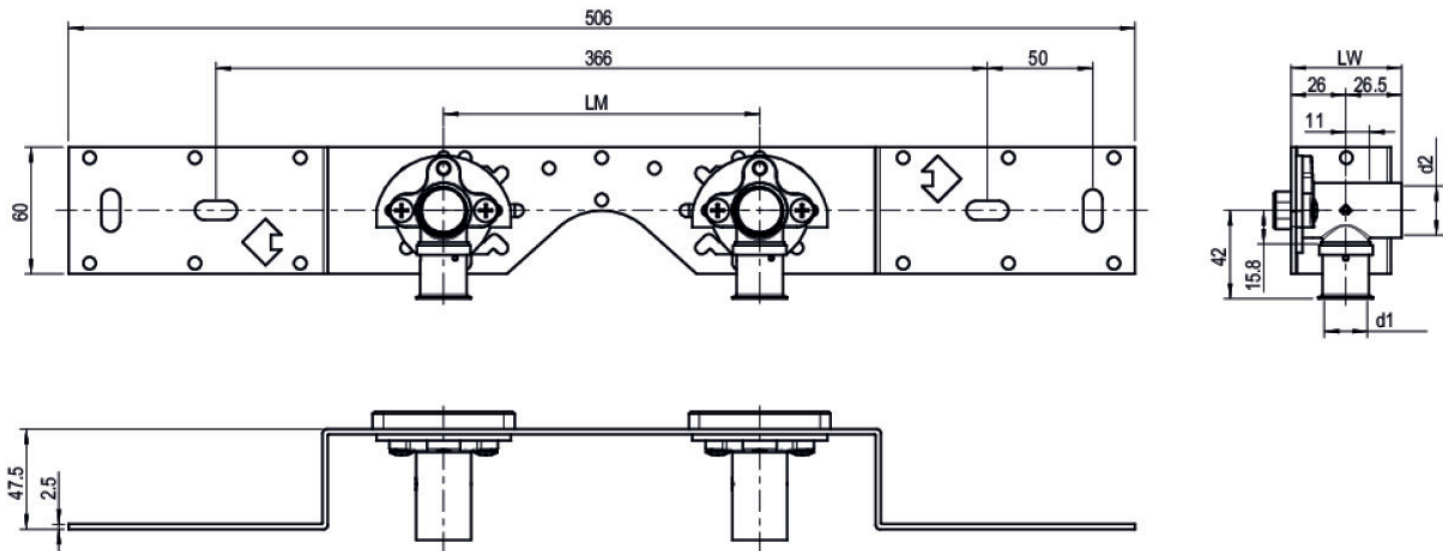

KELOX

KMU485 KELOX-ULTRAX connection set 20x1/2" 15cm

71266D02

Areas of application

With KMU480 wall bracket elbow 90°, sound-insulated, stopper, metal mount, plugs and fastening elements

DO NOT screw in any threaded pipes and cast iron fittings!

Approvals:

KE KELIT GmbH

A 4020 Linz, Ignaz-Mayer-Straße 17, Austria, Europe

PHONE +43 (0) 50 779 E-MAIL office@kekelit.com

www.kekelit.com

Specifications

Product information

VPE1	1 KT1
VPE2	15 KT2
weight	1,116 KGM
text	KELOX-ULTRAX connection set
INTRNR	74122000
main material group	KELOX
material group	KELOX-ULTRAX metal fittings
code	KMU485