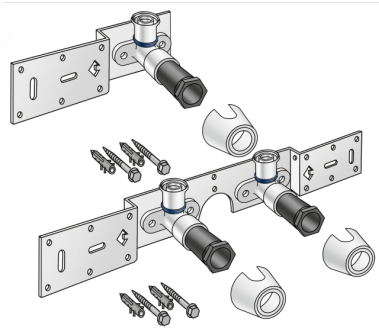

## KMU485 KELOX-ULTRAX connection set 20x1/2" 8-10cm

71262D02

### Areas of application

With KMU480 wall bracket fitting elbow 90°, sound-insulated, stopper, metal mount, plugs and fastening elements

DO NOT screw in any threaded pipes and cast iron fittings!

## Product information

VPE1	1,00 KT1
VPE2	15,00 KT2
weight	0,913 KGM
text	KELOX-ULTRAX connection set
INTRNR	74122000
main material group	KELOX
material group	KELOX-ULTRAX metal fittings
code	KMU485

Art. No