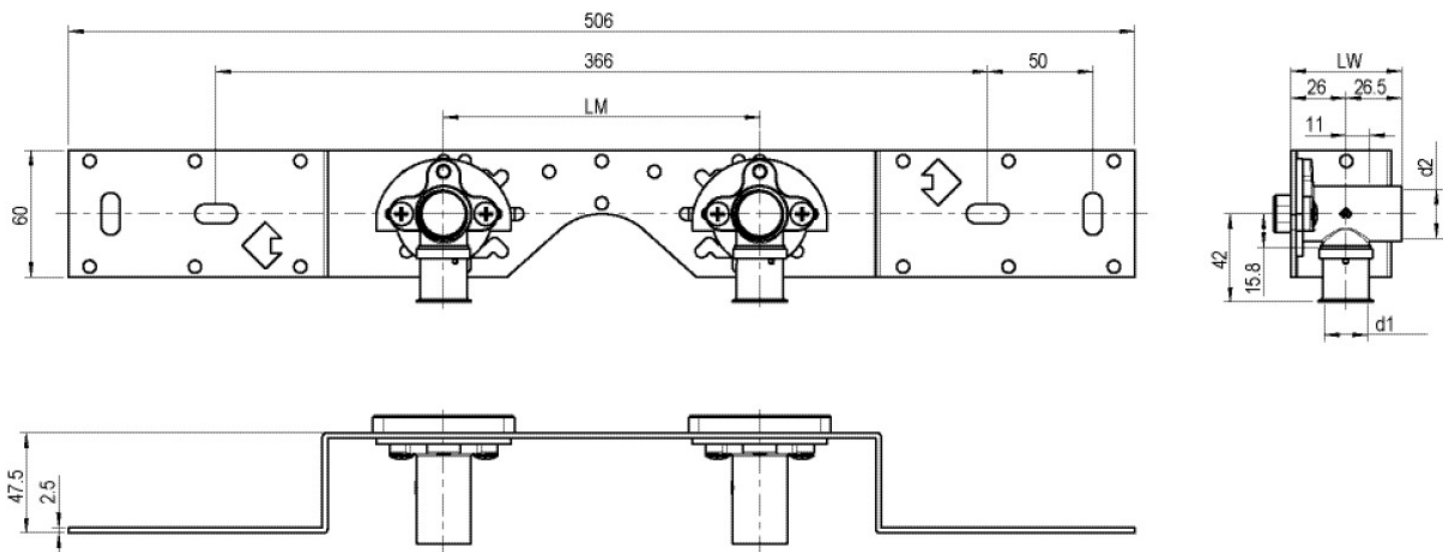

### Areas of application

With KMU480 wall bracket fitting elbow 90°, sound-insulated, stopper, metal mount, plugs and fastening elements

DO NOT screw in any threaded pipes and cast iron fittings!

## Product information

VPE1	1,00 KT1
VPE2	15,00 KT2
weight	0,913 KGM
text	KELOX-ULTRAX connection set
INTRNR	74122000
main material group	KELOX
material group	KELOX-ULTRAX metal fittings
code	KMU485

Art. No