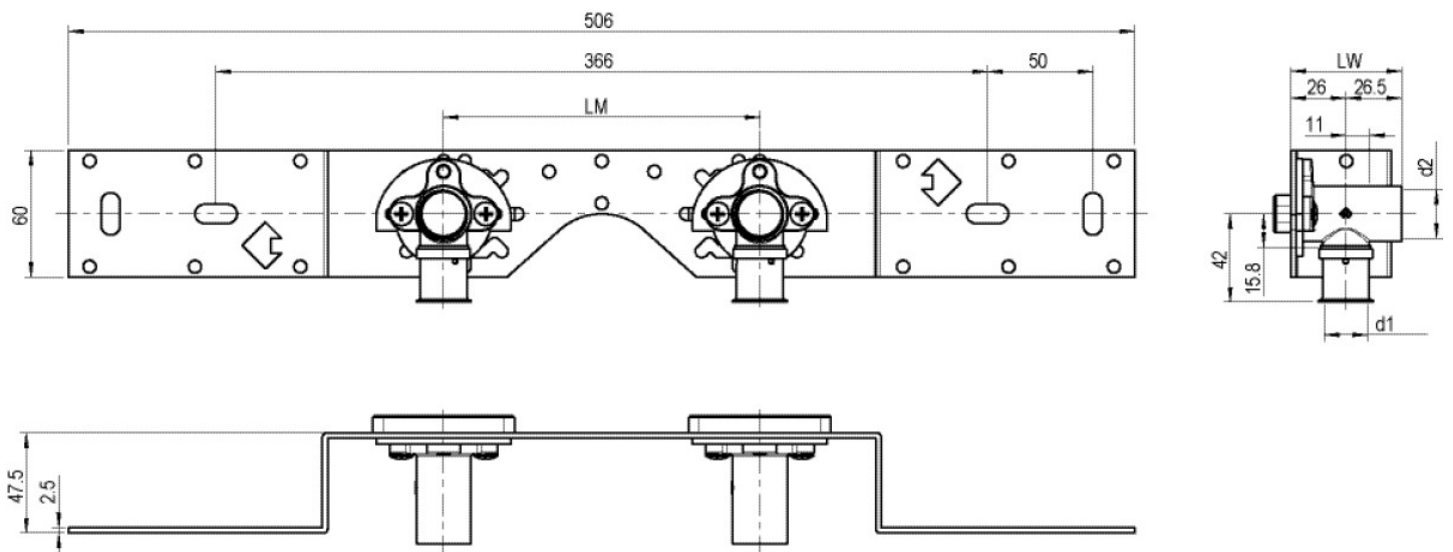

### Areas of application

With KMU480 wall bracket fitting elbow 90°, sound-insulated, stopper, metal mount, plugs and fastening elements

DO NOT screw in any threaded pipes and cast iron fittings!

## Product information

VPE1	1,00 KT1
VPE2	15,00 KT2
weight	0,476 KGM
text	KELOX-ULTRAX connection set
INTRNR	74122000
main material group	KELOX
material group	KELOX-ULTRAX metal fittings
code	KMU485

Art. No