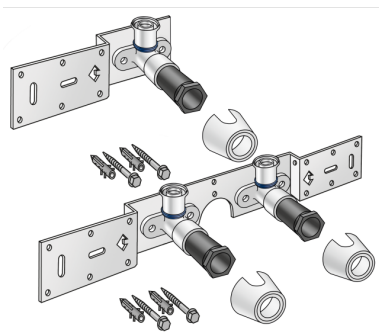

KELOX

KMU485 KELOX-ULTRAX connection set 20x1/2" single conn.

71261D02

Areas of application

With KMU480 wall bracket elbow 90°, sound-insulated, stopper, metal mount, plugs and fastening elements

DO NOT screw in any threaded pipes and cast iron fittings!

Approvals:

KE KELIT GmbH

A 4020 Linz, Ignaz-Mayer-Straße 17, Austria, Europe

PHONE +43 (0) 50 779 E-MAIL office@kekelit.com

www.kekelit.com

Specifications

Product information

| | |
|---------------------|-----------------------------|
| VPE1 | 1 KT1 |
| VPE2 | 15 KT2 |
| weight | 0,648 KGM |
| text | KELOX-ULTRAX connection set |
| INTRNR | 74122000 |
| main material group | KELOX |
| material group | KELOX-ULTRAX metal fittings |
| code | KMU485 |