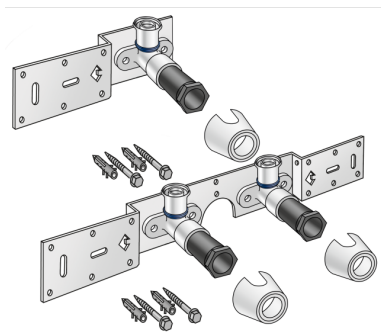

## KMU485 KELOX-ULTRAX connection set 20x1/2" single conn.

71261D02

### Areas of application

With KMU480 wall bracket fitting elbow 90°, sound-insulated, stopper, metal mount, plugs and fastening elements

DO NOT screw in any threaded pipes and cast iron fittings!

## Product information

VPE1	1,00 KT1
VPE2	15,00 KT2
weight	0,476 KGM
text	KELOX-ULTRAX connection set
INTRNR	74122000
main material group	KELOX
material group	KELOX-ULTRAX metal fittings
code	KMU485

Art. No