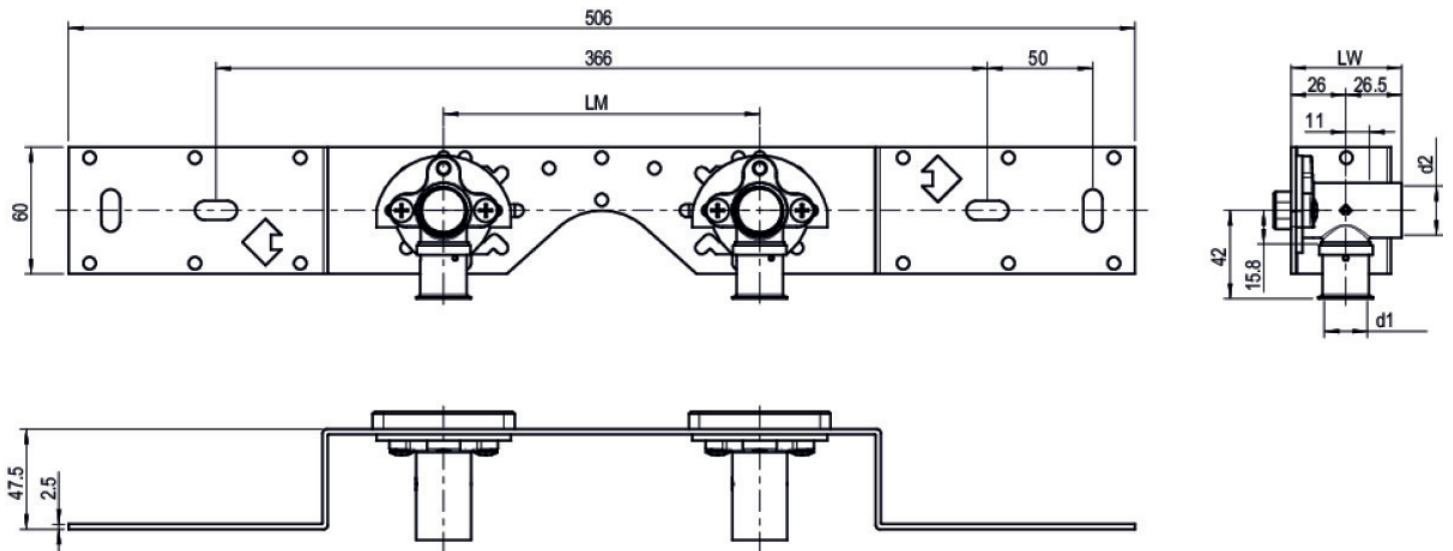

KELOX

KMU485 KELOX-ULTRAX connection set 20x1/2" single conn.

71261D02

Areas of application

With KMU480 wall bracket elbow 90°, sound-insulated, stopper, metal mount, plugs and fastening elements

DO NOT screw in any threaded pipes and cast iron fittings!

Approvals:

KE KELIT GmbH

A 4020 Linz, Ignaz-Mayer-Straße 17, Austria, Europe

PHONE +43 (0) 50 779 E-MAIL office@kekelit.com

www.kekelit.com

Specifications

Product information

| | |
|---------------------|-----------------------------|
| VPE1 | 1 KT1 |
| VPE2 | 15 KT2 |
| weight | 0,648 KGM |
| text | KELOX-ULTRAX connection set |
| INTRNR | 74122000 |
| main material group | KELOX |
| material group | KELOX-ULTRAX metal fittings |
| code | KMU485 |