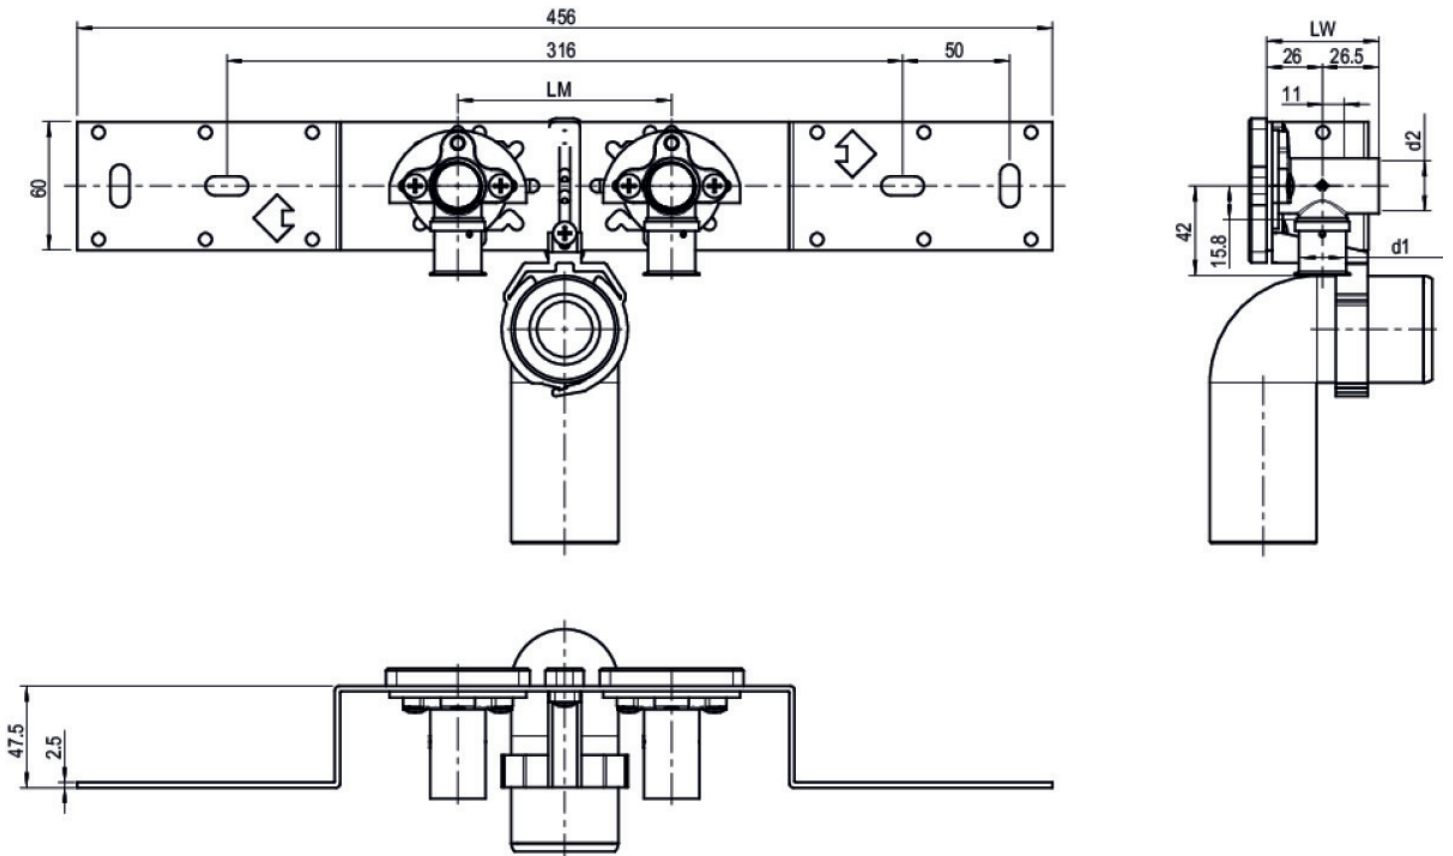

KELOX

KMU485SB KELOX-ULTRAX connection set with elbow 16x1/2" 8-10cm

71264B02

Areas of application

With KMU480 wall bracket elbow 90°, sound-insulated; stopper, metal mount, plugs and fastening elements, incl. elbow for connecting to trap d50mm and galvanised nipple d30
DO NOT screw in any threaded pipes and cast iron fittings!

Approvals:

KE KELIT GmbH

A 4020 Linz, Ignaz-Mayer-Straße 17, Austria, Europe

PHONE +43 (0) 50 779 E-MAIL office@kekelit.com

www.kekelit.com

Specifications

Product information	
VPE1	1 KT1
VPE2	15 KT2
weight	1,23 KGM
text	KELOX-ULTRAX connection set with elbow
INTRNR	74122000
main material group	KELOX
material group	KELOX-ULTRAX metal fittings
code	KMU485SB

Art. No	label
71264B02	16x1/2" 8-10cm