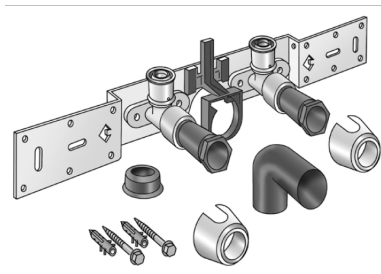

KELOX

KMU485SB KELOX-ULTRAX connection set with elbow 16x1/2" 8-10cm

71264B02

Areas of application

With KMU480 wall bracket elbow 90°, sound-insulated; stopper, metal mount, plugs and fastening elements, incl. elbow for connecting to trap d50mm and galvanised nipple d30
DO NOT screw in any threaded pipes and cast iron fittings!

Approvals:

KE KELIT GmbH

A 4020 Linz, Ignaz-Mayer-Straße 17, Austria, Europe

PHONE +43 (0) 50 779 E-MAIL office@kekelit.com

www.kekelit.com

Specifications

Product information	
VPE1	1 KT1
VPE2	15 KT2
weight	1,23 KGM
text	KELOX-ULTRAX connection set with elbow
INTRNR	74122000
main material group	KELOX
material group	KELOX-ULTRAX metal fittings
code	KMU485SB