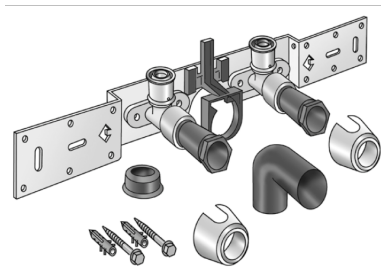

KELOX

KMU485SB KELOX-ULTRAX connection set with elbow 16x1/2" 8-10cm

71264B02

Areas of application

With KMU480 wall bracket fitting elbow 90°, sound-insulated; stopper, metal mount, plugs and fastening elements, incl. elbow for connecting to trap d50mm and galvanised nipple d30
DO NOT screw in any threaded pipes and cast iron fittings!

Approvals:

KE KELIT GmbH

A 4020 Linz, Ignaz-Mayer-Straße 17, Austria, Europe

PHONE +43 (0) 50 779 E-MAIL office@kekelit.com

www.kekelit.com

Specifications

Product information	
VPE1	1,00 KT1
VPE2	15,00 KT2
weight	1,033 KGM
text	KELOX-ULTRAX connection set with elbow
INTRNR	74122000
main material group	KELOX
material group	KELOX-ULTRAX metal fittings
code	KMU485SB