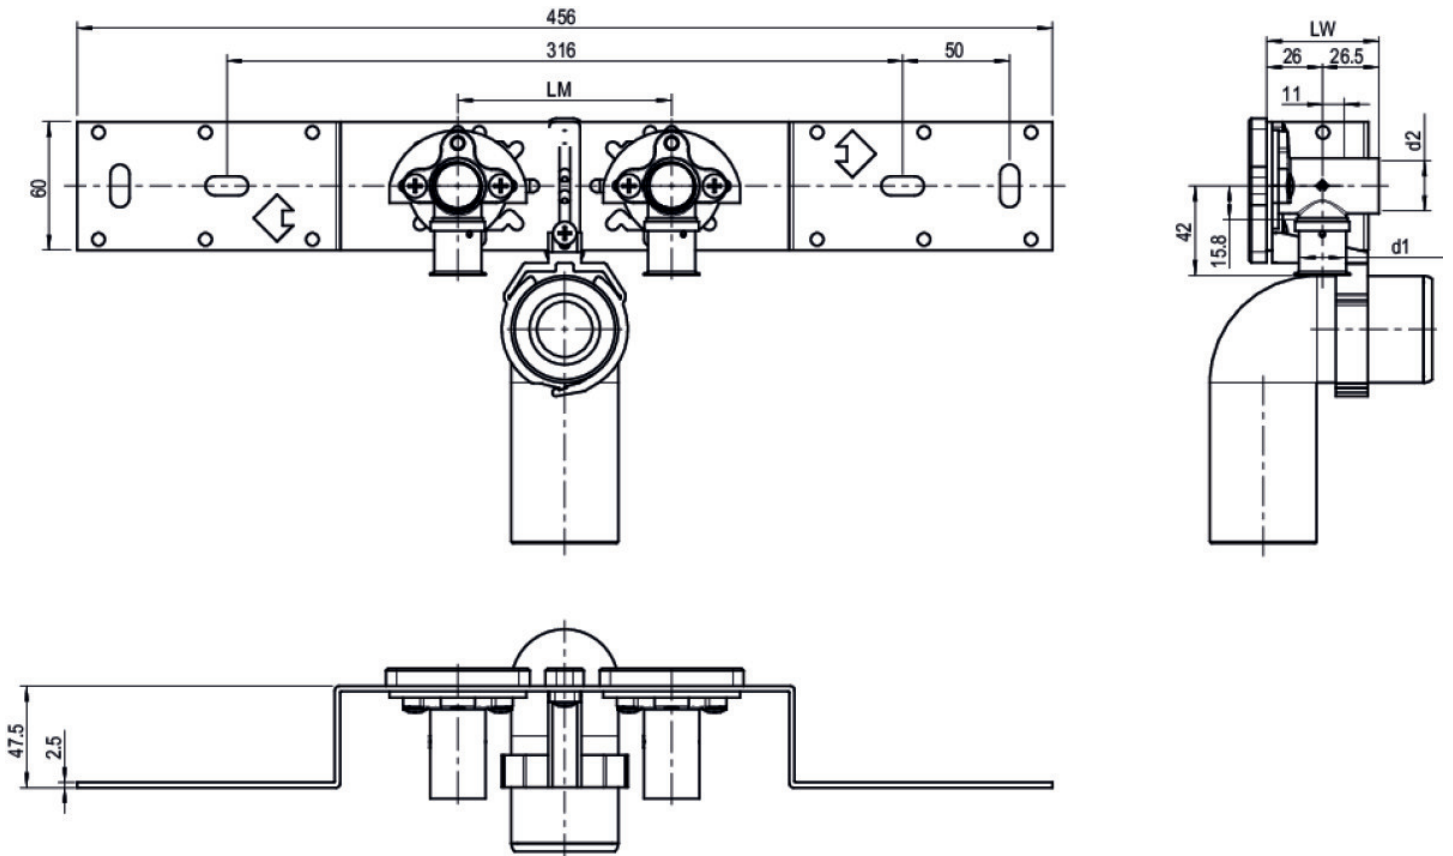

KELOX

KMU485SB KELOX-ULTRAX connection set with elbow 16x1/2" 15cm

71268B02

Areas of application

With KMU480 wall bracket elbow 90°, sound-insulated; stopper, metal mount, plugs and fastening elements, incl. elbow for connecting to trap d50mm and galvanised nipple d30
DO NOT screw in any threaded pipes and cast iron fittings!

Approvals:

Specifications

Product information	
VPE1	1 KT1
VPE2	15 KT2
weight	1,26 KGM
text	KELOX-ULTRAX connection set with elbow
INTRNR	74122000
main material group	KELOX
material group	KELOX-ULTRAX metal fittings
code	KMU485SB

Art. No	label
71268B02	16x1/2" 15cm