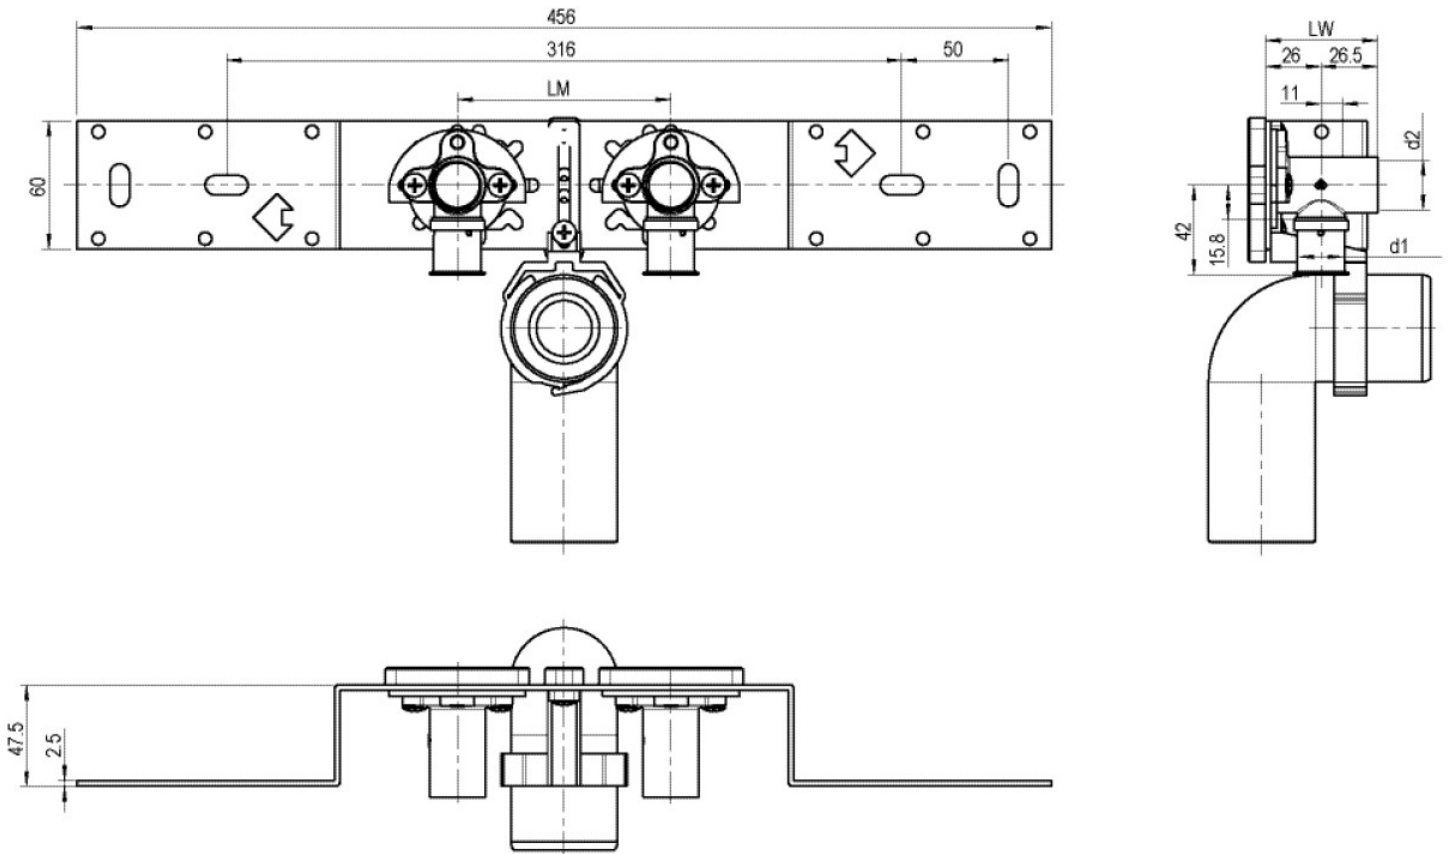

Art. No	label
71268B02	16x1/2" 15cm