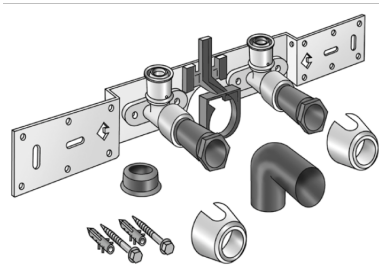

KELOX

KMU485SB KELOX-ULTRAX connection set with elbow 16x1/2" 15cm

71268B02

Areas of application

With KMU480 wall bracket fitting elbow 90°, sound-insulated; stopper, metal mount, plugs and fastening elements, incl. elbow for connecting to trap d50mm and galvanised nipple d30
DO NOT screw in any threaded pipes and cast iron fittings!

Approvals:

KE KELIT GmbH

A 4020 Linz, Ignaz-Mayer-Straße 17, Austria, Europe

PHONE +43 (0) 50 779 E-MAIL office@kekelit.com

www.kekelit.com

Specifications

Product information	
VPE1	1,00 KT1
VPE2	15,00 KT2
weight	1,059 KGM
text	KELOX-ULTRAX connection set with elbow
INTRNR	74122000
main material group	KELOX
material group	KELOX-ULTRAX metal fittings
code	KMU485SB