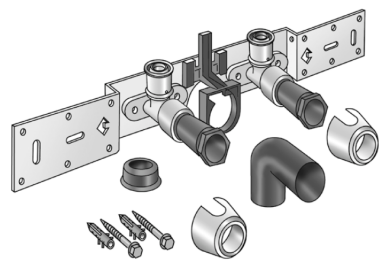

KELOX

KMU485SB KELOX-ULTRAX connection set with elbow 16x1/2" 15cm

71268B02

Areas of application

With KMU480 wall bracket elbow 90°, sound-insulated; stopper, metal mount, plugs and fastening elements, incl. elbow for connecting to trap d50mm and galvanised nipple d30
DO NOT screw in any threaded pipes and cast iron fittings!

Approvals:

Specifications

Product information	
VPE1	1 KT1
VPE2	15 KT2
weight	1,26 KGM
text	KELOX-ULTRAX connection set with elbow
INTRNR	74122000
main material group	KELOX
material group	KELOX-ULTRAX metal fittings
code	KMU485SB

Art. No	label
71268B02	16x1/2" 15cm