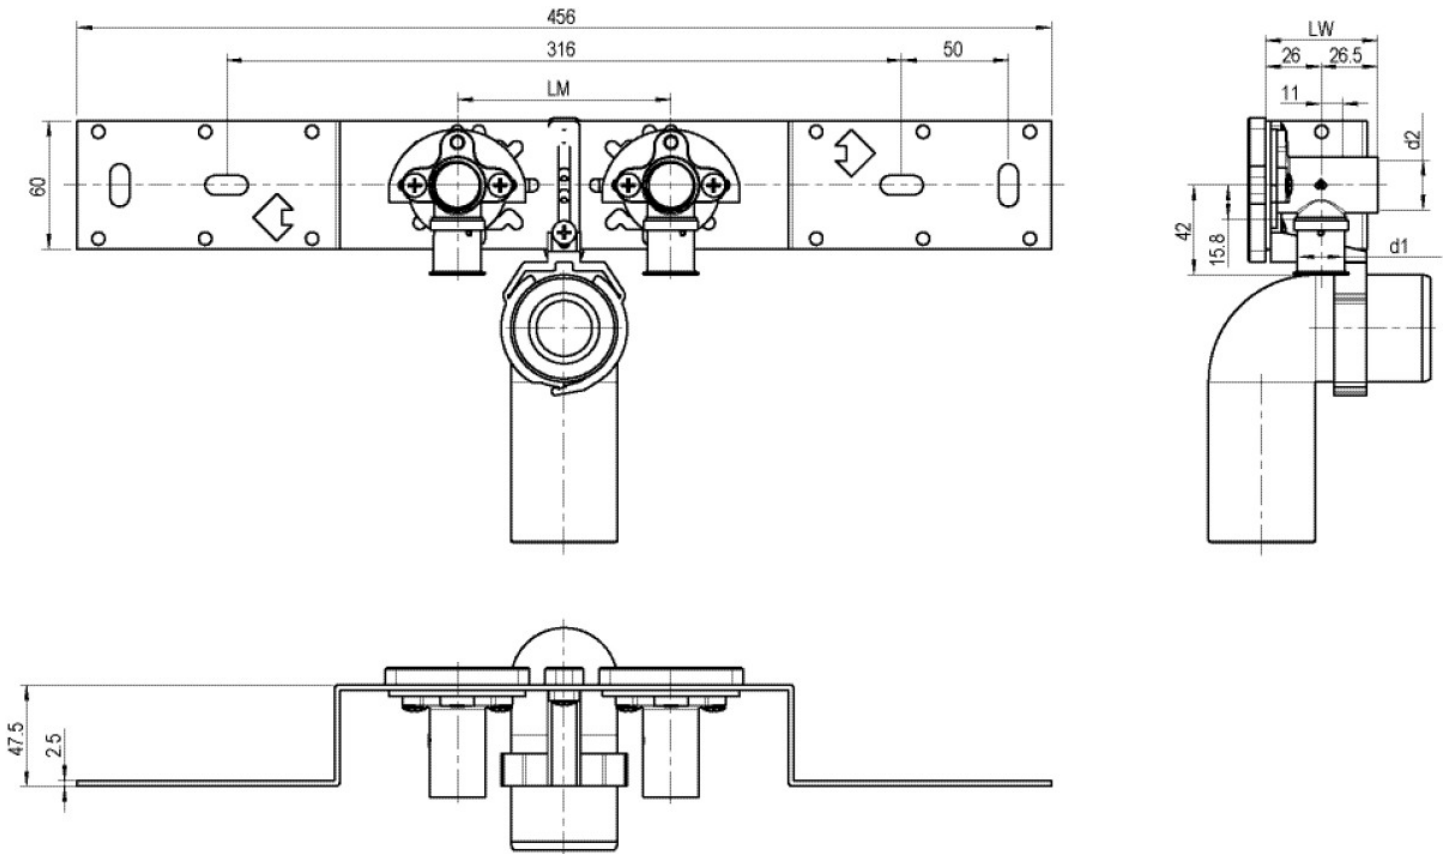

KELOX

KMU485SB KELOX-ULTRAX connection set with elbow 20x1/2" 8-10cm

71264D02

Areas of application

With KMU480 wall bracket fitting elbow 90°, sound-insulated; stopper, metal mount, plugs and fastening elements, incl. elbow for connecting to trap d50mm and galvanised nipple d30
DO NOT screw in any threaded pipes and cast iron fittings!

Approvals:

KE KELIT GmbH

A 4020 Linz, Ignaz-Mayer-Straße 17, Austria, Europe

PHONE +43 (0) 50 779 E-MAIL office@kekelit.com

www.kekelit.com

Specifications

Product information	
VPE1	1,00 KT1
VPE2	15,00 KT2
weight	1,053 KGM
text	KELOX-ULTRAX connection set with elbow
INTRNR	74122000
main material group	KELOX
material group	KELOX-ULTRAX metal fittings
code	KMU485SB

Art. No	label
71264D02	20x1/2" 8-10cm