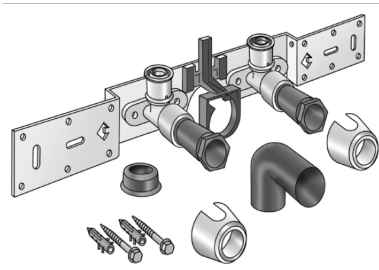

KELOX

KMU485SB KELOX-ULTRAX connection set with elbow 20x1/2" 8-10cm

71264D02

Areas of application

With KMU480 wall bracket fitting elbow 90°, sound-insulated; stopper, metal mount, plugs and fastening elements, incl. elbow for connecting to trap d50mm and galvanised nipple d30
DO NOT screw in any threaded pipes and cast iron fittings!

Approvals:

KE KELIT GmbH

A 4020 Linz, Ignaz-Mayer-Straße 17, Austria, Europe

PHONE +43 (0) 50 779 E-MAIL office@kekelit.com

www.kekelit.com

Specifications

Product information	
VPE1	1,00 KT1
VPE2	15,00 KT2
weight	1,053 KGM
text	KELOX-ULTRAX connection set with elbow
INTRNR	74122000
main material group	KELOX
material group	KELOX-ULTRAX metal fittings
code	KMU485SB