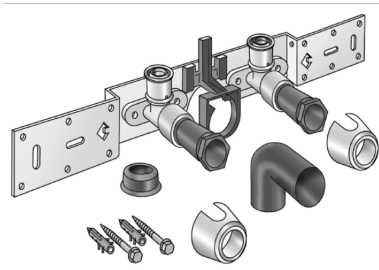

KELOX

KMU485SB KELOX-ULTRAX connection set with elbow 20x1/2" 15cm

71268D02

Areas of application

With KMU480 wall bracket fitting elbow 90°, sound-insulated; stopper, metal mount, plugs and fastening elements, incl. elbow for connecting to trap d50mm and galvanised nipple d30
DO NOT screw in any threaded pipes and cast iron fittings!

Approvals:

KE KELIT GmbH

A 4020 Linz, Ignaz-Mayer-Straße 17, Austria, Europe

PHONE +43 (0) 50 779 E-MAIL office@kekelit.com

www.kekelit.com

Specifications

Product information	
VPE1	1,00 KT1
VPE2	15,00 KT2
weight	1,079 KGM
text	KELOX-ULTRAX connection set with elbow
INTRNR	74122000
main material group	KELOX
material group	KELOX-ULTRAX metal fittings
code	KMU485SB

Art. No	label
71268D02	20x1/2" 15cm