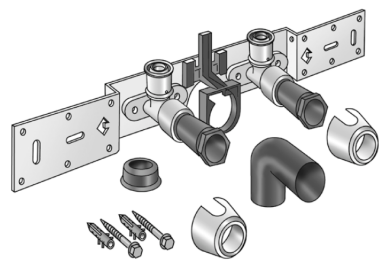

KELOX

KMU485SB KELOX-ULTRAX connection set with elbow 20x1/2" 15cm

71268D02

Areas of application

With KMU480 wall bracket elbow 90°, sound-insulated; stopper, metal mount, plugs and fastening elements, incl. elbow for connecting to trap d50mm and galvanised nipple d30
DO NOT screw in any threaded pipes and cast iron fittings!

Approvals:

Specifications

Product information	
VPE1	1 KT1
VPE2	15 KT2
weight	1,276 KGM
text	KELOX-ULTRAX connection set with elbow
INTRNR	74122000
main material group	KELOX
material group	KELOX-ULTRAX metal fittings
code	KMU485SB

Art. No	label
71268D02	20x1/2" 15cm