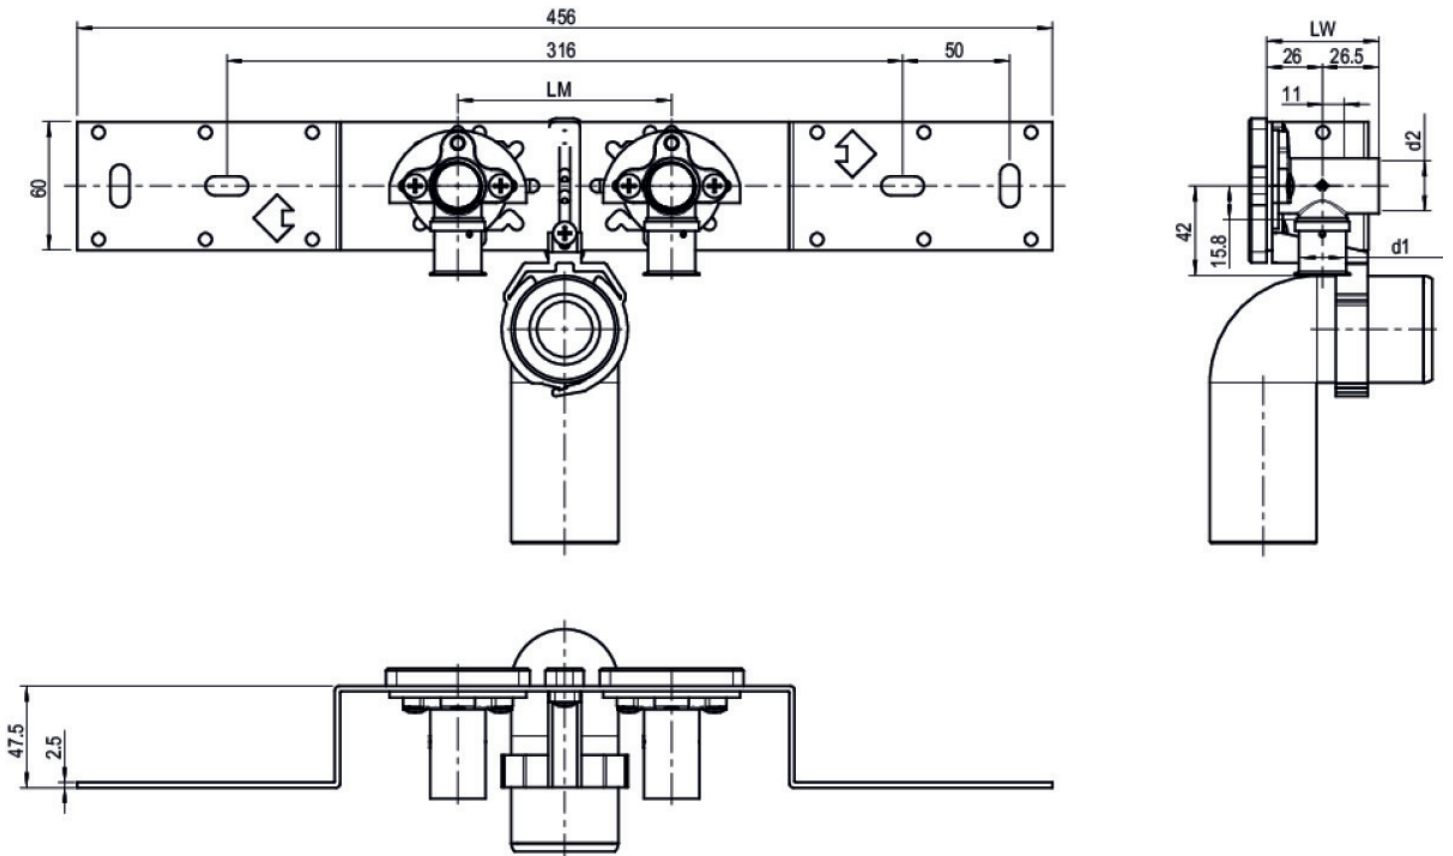

KELOX

KMU485SB KELOX-ULTRAX connection set with elbow 20x1/2" 15cm

71268D02

Areas of application

With KMU480 wall bracket elbow 90°, sound-insulated; stopper, metal mount, plugs and fastening elements, incl. elbow for connecting to trap d50mm and galvanised nipple d30
DO NOT screw in any threaded pipes and cast iron fittings!

Approvals:

Specifications

Product information	
VPE1	1 KT1
VPE2	15 KT2
weight	1,276 KGM
text	KELOX-ULTRAX connection set with elbow
INTRNR	74122000
main material group	KELOX
material group	KELOX-ULTRAX metal fittings
code	KMU485SB

Art. No	label
71268D02	20x1/2" 15cm