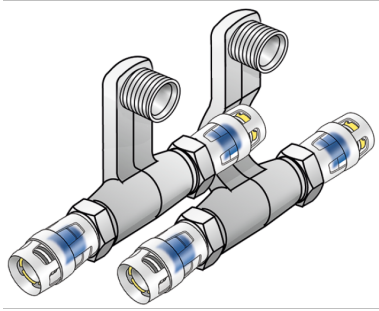

## KMP435 KELOX-PROTEC SL connection set 25x1/2"x25

73155EE2

### Areas of application

Skirting board radiator connecting set with PROTEC press-fit adapters; made of non-porous metallised brass, incl. push-on sleeve made of transparent polyamide with O-rings, withdrawal barriers and a protector ring as an insertion locking device with 1/2" male thread radiator connections