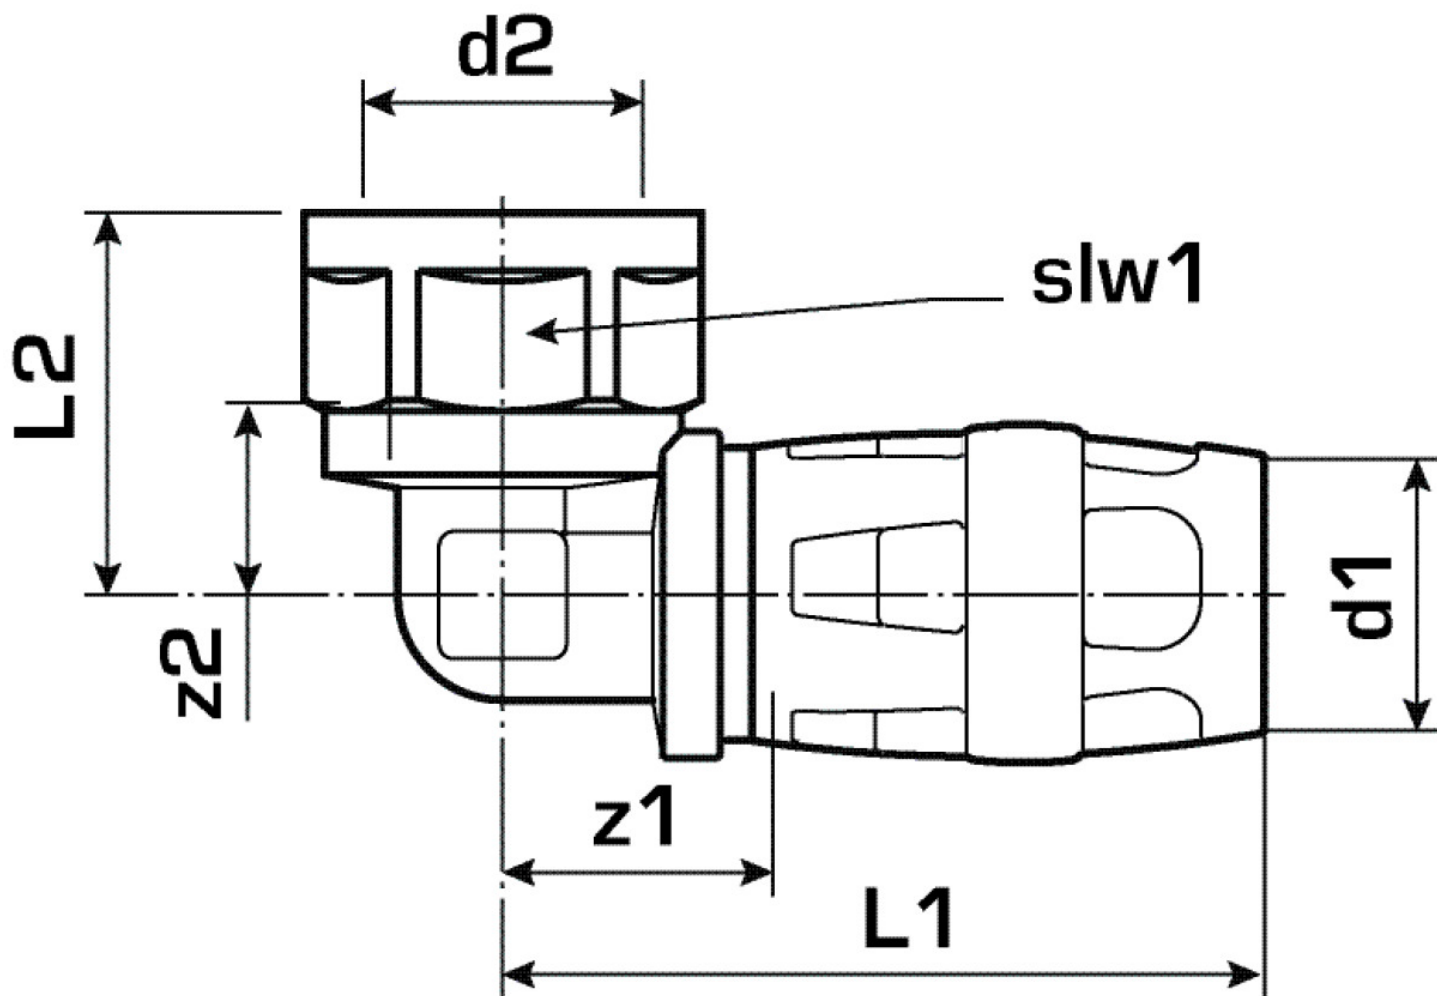

KELOX

KMP467 KELOX-PROTEC elbow adapter 90° female 16x1/2"

73216B02

Areas of application

Plug-in elbow adapter with female thread, made of dezincification-resistant brass (DZR); support sleeves, O-rings, withdrawal barriers and protector ring as insertion locking device
DO NOT screw in any threaded pipes and cast iron fittings!

Approvals:

Specifications

Article information

port 1	Plug-in
port 2	Female thread cylindrical BSPT-Rp (ISO 7-1)
design	Knee
angle	90 °

Technical properties

maximum working pressure at 20 ° C	10 bar
------------------------------------	--------

Product information

VPE1	10,00 SA1
VPE2	140,00 KT1
weight	0,097 KGM
text	KELOX-PROTEC elbow adapter 90° female
INTRNR	74122000
main material group	KELOX
material group	KELOX-PROtec pushfittings
code	KMP467

Art. No	label	d1 mm	L1 mm	L2 mm	z1 mm	z2 mm	slw1 mm
73216B02	16x1/2"	16	50,5	29	17,5	17	24