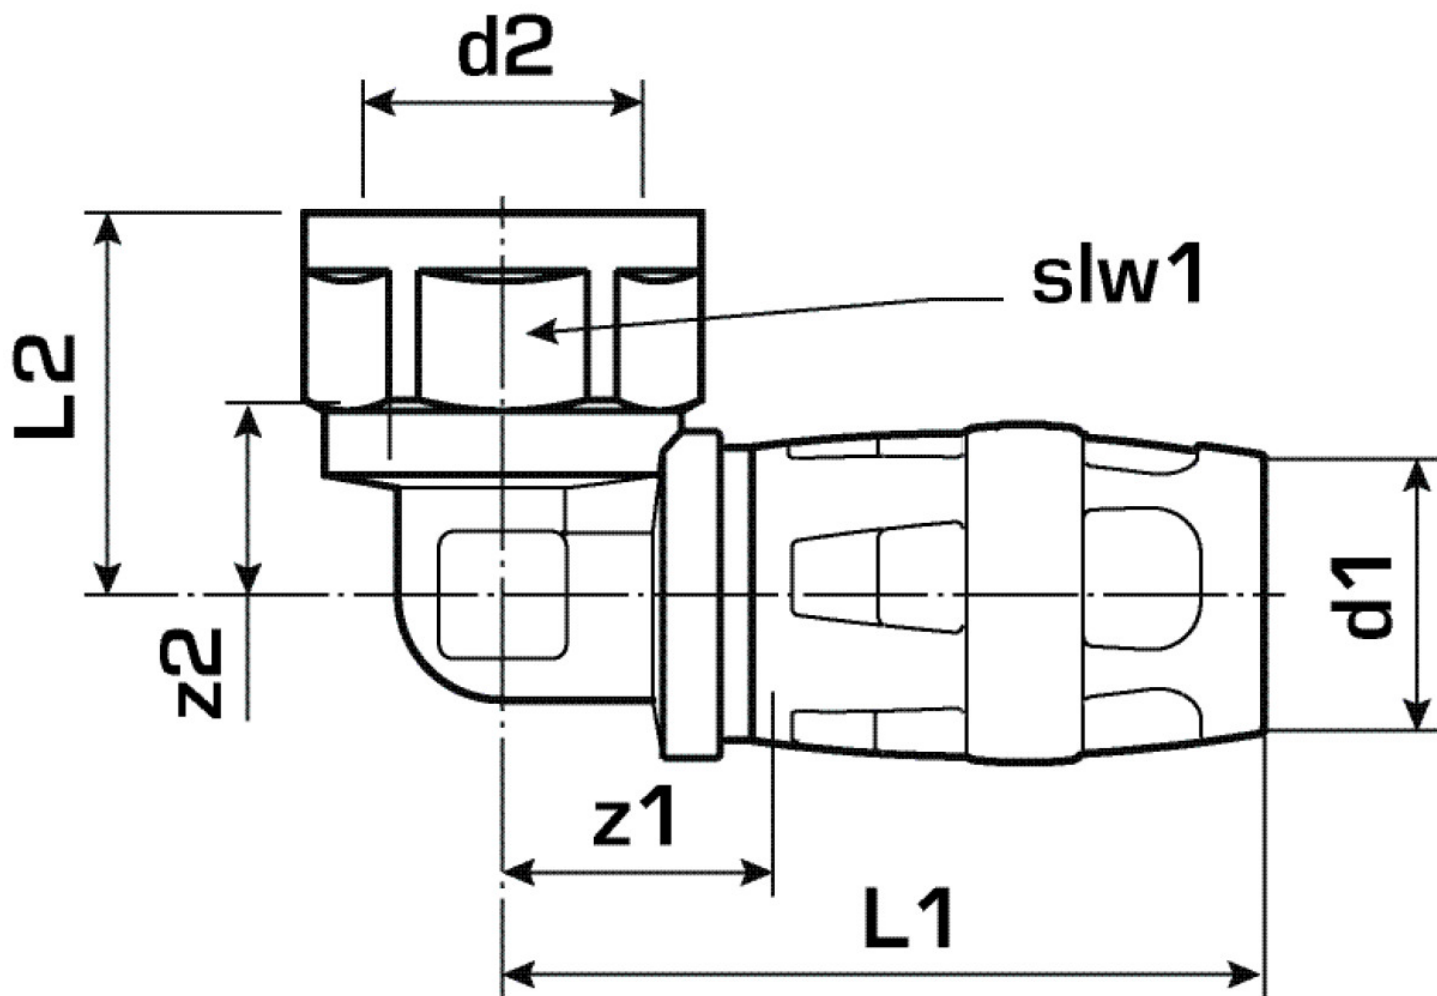

## Article information

port 1	Plug-in
port 2	Female thread cylindrical BSPT-Rp (ISO 7-1)
design	Knee
angle	90 °

Art. No	label	d1 mm	L1 mm	L2 mm	z1 mm	z2 mm	slw1 mm
73216D02	20x1/2"	20	51	29	18	18	24