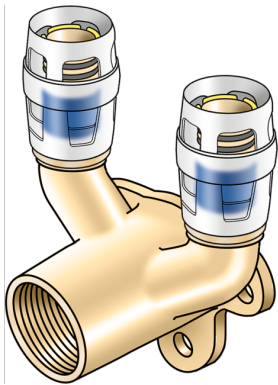

## KMP477 KELOX-PROTEC double U wall bracket fitting female 16x1/2"

73254B2B

### Areas of application

Double U wall bracket fitting with female thread, made of dezincification-resistant brass (DZR), incl. support sleeves, O-rings, withdrawal barriers and a protector ring as an insertion locking device

Overall height: 1/2" - 46 mm

DO NOT screw in threaded pipes and cast iron fittings!