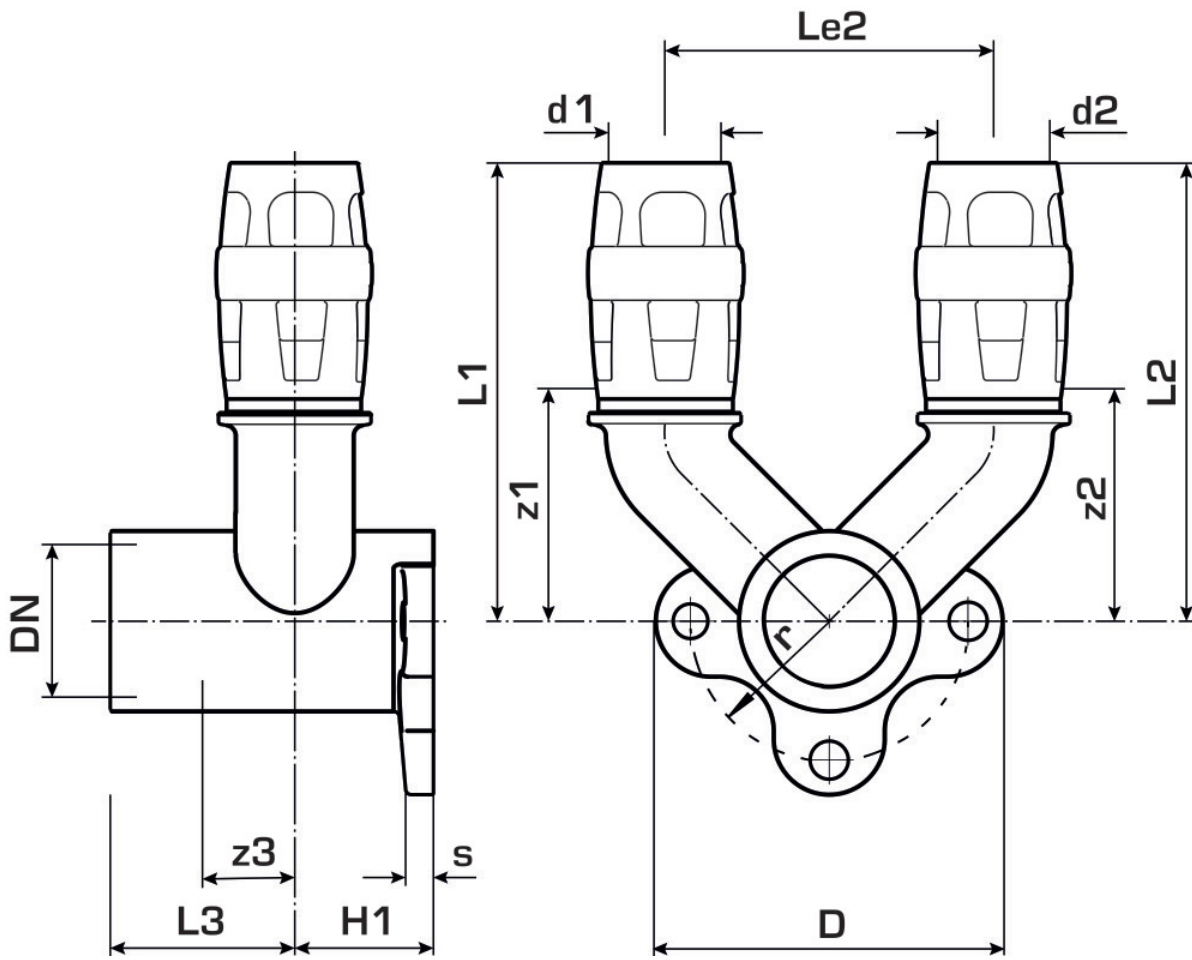

### Areas of application

Double U wall bracket fitting with female thread, made of dezincification-resistant brass (DZR), incl. support sleeves, O-rings, withdrawal barriers and a protector ring as an insertion locking device

Overall height: 1/2" - 46 mm

DO NOT screw in threaded pipes and cast iron fittings!

## Article information

port 1	Plug-in
port 2	Plug-in
port 3	Female thread metric
execution	Miscellaneous
design	Continuously right-angled

Art. No	label	d3	d1 mm	d2 mm	d3	d1 mm	L1 mm	L2 mm	L3 mm	z1	z2	z3	z1 mm	z2 mm	z3 mm
73254	16x1/2	1/2" (15)	16	16	26.5	16	66	26	27	31.5	31.5	9	34	9	8,5