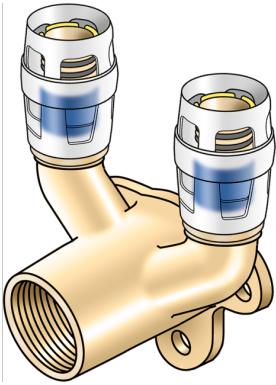

KELOX

KMP477 KELOX-PROTEC double U wall bracket fitting female 25x1/2"

73254E2E

Areas of application

Double U wall bracket fitting with female thread, made of dezincification-resistant brass (DZR), incl. support sleeves, O-rings, withdrawal barriers and a protector ring as an insertion locking device

Overall height: 1/2" - 46 mm

DO NOT screw in threaded pipes and cast iron fittings!

Approvals:

Specifications

Article information

port 1	Plug-in
design	Continuously right-angled

Technical properties

maximum working pressure at 20 ° C	10 bar
------------------------------------	--------

Product information

VPE1	4,00 SA1
VPE2	32,00 KT1
weight	0,375 KGM
text	KELOX-PROTEC double U wall bracket fitting female
INTRNR	74122000
main material group	KELOX
material group	KELOX-PROtec pushfittings
code	KMP477