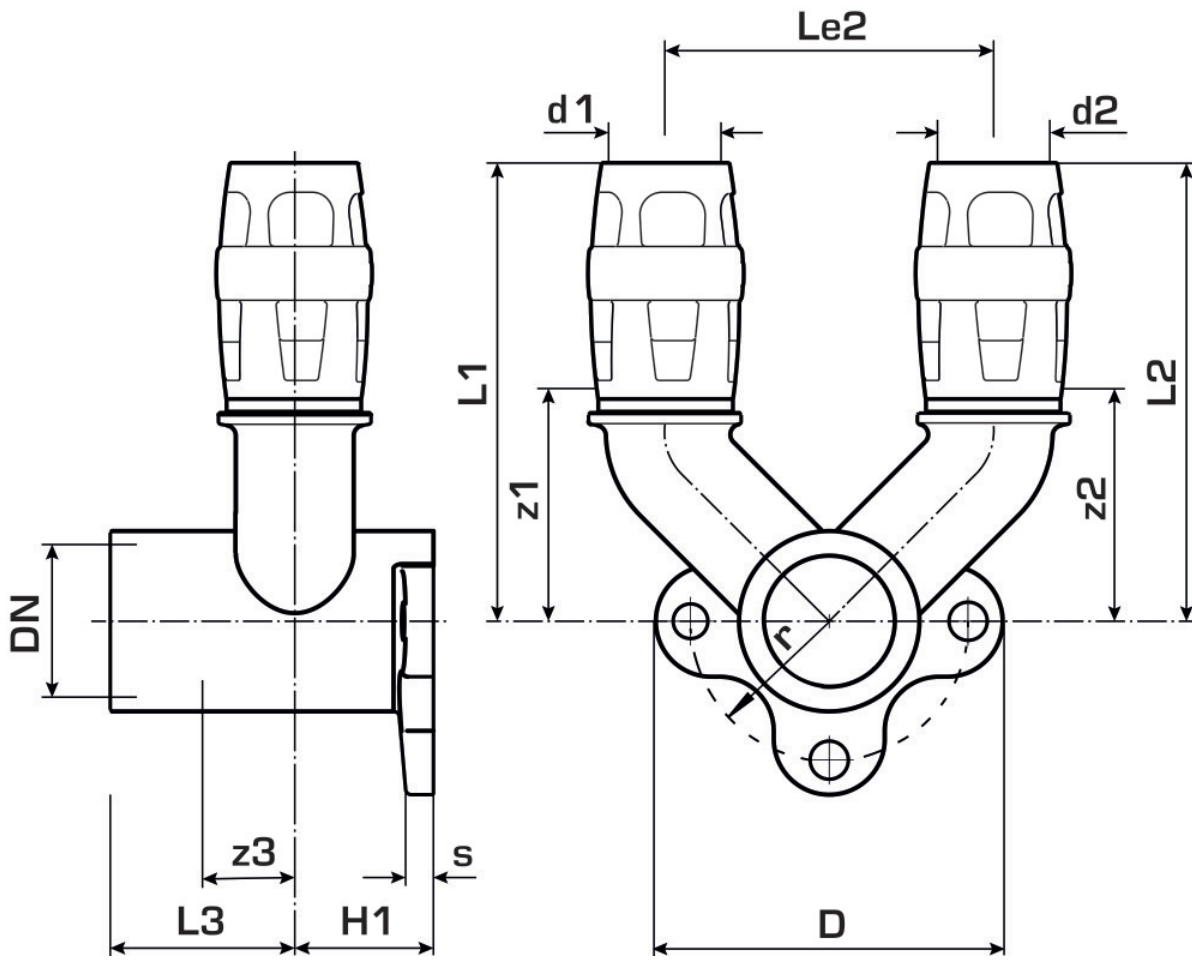

KELOX

KMP477 KELOX-PROTEC double U wall bracket fitting female 25x1/2"

73254E2E

Areas of application

Double U wall bracket fitting with female thread, made of dezincification-resistant brass (DZR), incl. support sleeves, O-rings, withdrawal barriers and a protector ring as an insertion locking device

Overall height: 1/2" - 46 mm

DO NOT screw in threaded pipes and cast iron fittings!

Approvals:

Specifications

Article information

port 1	Plug-in
design	Continuously right-angled

Technical properties

maximum working pressure at 20 ° C	10 bar
------------------------------------	--------

Product information

VPE1	4,00 SA1
VPE2	32,00 KT1
weight	0,375 KGM
text	KELOX-PROTEC double U wall bracket fitting female
INTRNR	74122000
main material group	KELOX
material group	KELOX-PROtec pushfittings
code	KMP477

Art. No	label	d1 mm	L1 mm	L2 mm	L3 mm	z1 mm	z2 mm	z3 mm
73254E2E	25x1/2"	25	86	27	27	44	11	30

KE KELIT GmbH
 A 4020 Linz, Ignaz-Mayer-Straße 17, Austria, Europe
PHONE +43 (0) 50 779 **E-MAIL** office@kekelit.com
 www.kekelit.com