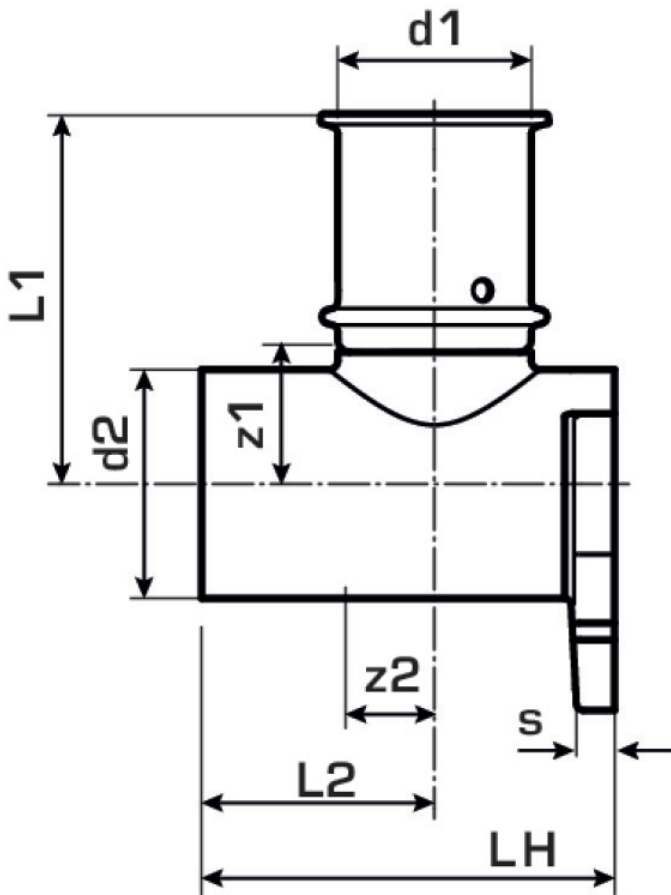

STEELOX

SMX480 ?STEELOX 90° wall plate with female thread 16x1/2"

57250B02

Areas of application

Double-U wall bracket with female thread made from non-porous metallized dezincification-resistant (DZR) brass; including support sleeves with O-rings and stainless steel press-fit sleeves, "leak before pressed"

Overall height:

1/2" - 46mm

3/4" - 52mm

DO NOT screw in threaded pipes and cast iron fittings!

Approvals:

Specifications

Article information

port 1	Pressing socket
design	Continuously right-angled
press contour	SX

Technical properties

maximum working pressure at 20 ° C	10 bar
------------------------------------	--------

Product information

VPE1	10 SA1
VPE2	100 KT1
weight	0,144 KGM
text	?STEELOX 90° wall plate with female thread
INTRNR	74122000
code	SMX480

Art. No	label	d1	L1	L2	z1	z2
57250B02	16x1/2"	16	42.5	26.5	20	15