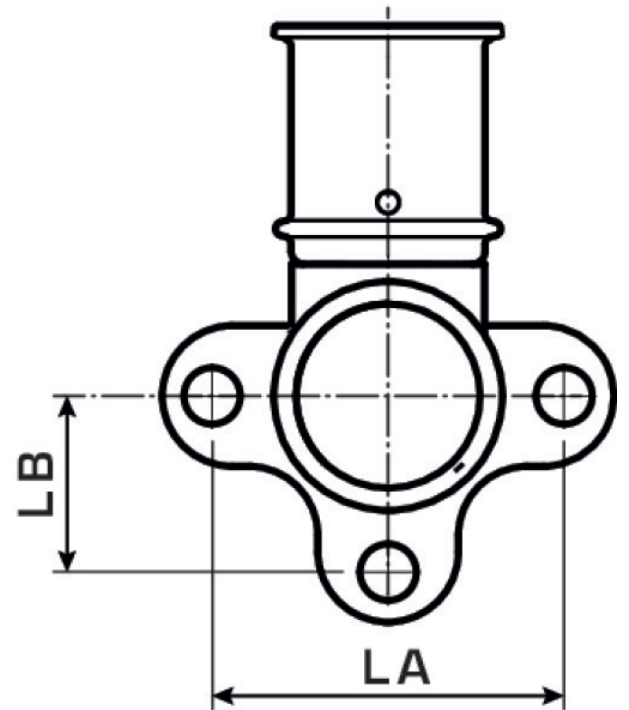

STEELOX

SMX480 ?STEELOX 90° wall plate with female thread 16x1/2"

57250B02

Areas of application

Double-U wall bracket with female thread made from non-porous metallized dezincification-resistant (DZR) brass; including support sleeves with O-rings and stainless steel press-fit sleeves, "leak before pressed"

Overall height:

1/2" - 46mm

3/4" - 52mm

DO NOT screw in threaded pipes and cast iron fittings!

Approvals:

Specifications

Article information

port 1	Pressing socket
design	Continuously right-angled
press contour	SX

Technical properties

maximum working pressure at 20 ° C	10 bar
------------------------------------	--------

Product information

VPE1	10 SA1
VPE2	100 KT1
weight	0,144 KGM
text	?STEELOX 90° wall plate with female thread
INTRNR	74122000
code	SMX480

Art. No	label	d1	L1	L2	z1	z2
57250B02	16x1/2"	16	42.5	26.5	20	15