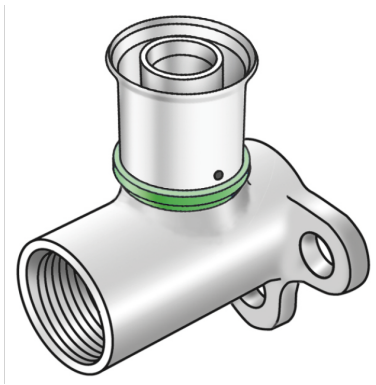

STEELOX

SMX480 ?STEELOX 90° wall plate with female thread 16x1/2"

57250B02

Areas of application

Double-U wall bracket with female thread made from non-porous metallized dezincification-resistant (DZR) brass; including support sleeves with O-rings and stainless steel press-fit sleeves, "leak before pressed"

Overall height:

1/2" - 46mm

3/4" - 52mm

DO NOT screw in threaded pipes and cast iron fittings!

Approvals:

Specifications

Article information

port 1	Pressing socket
design	Continuously right-angled
press contour	SX

Technical properties

maximum working pressure at 20 ° C	10 bar
------------------------------------	--------

Product information

VPE1	10 SA1
VPE2	100 KT1
weight	0,144 KGM
text	?STEELOX 90° wall plate with female thread
INTRNR	74122000
code	SMX480

Art. No	label	d1	L1	L2	z1	z2
57250B02	16x1/2"	16	42.5	26.5	20	15