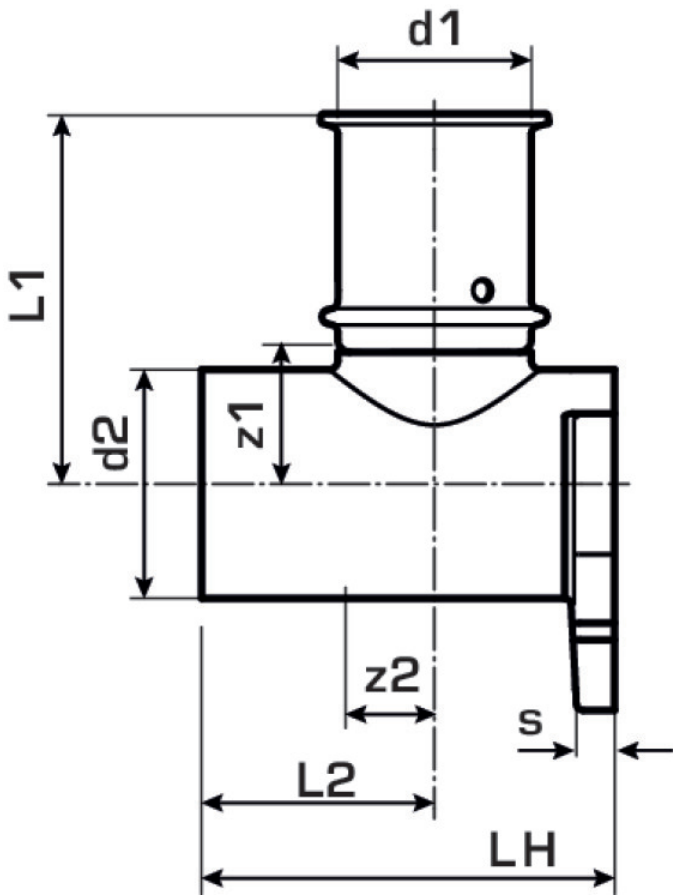

STEELOX

SMX480 ?STEELOX 90° wall plate with female thread 25x3/4"

57250E04

Areas of application

Double-U wall bracket with female thread made from non-porous metallized dezincification-resistant (DZR) brass; including support sleeves with O-rings and stainless steel press-fit sleeves, "leak before pressed"

Overall height:

1/2" - 46mm

3/4" - 52mm

DO NOT screw in threaded pipes and cast iron fittings!

Approvals:

Specifications

Article information

port 1	Pressing socket
design	Continuously right-angled
press contour	SX

Technical properties

maximum working pressure at 20 ° C	10 bar
------------------------------------	--------

Product information

VPE1	6 SA1
VPE2	60 KT1
weight	0,248 KGM
text	?STEELOX 90° wall plate with female thread
INTRNR	74122000
code	SMX480

Art. No	label	d1	L1	L2	z1	z2
57250E04	25x3/4"	25	54	28	21	10