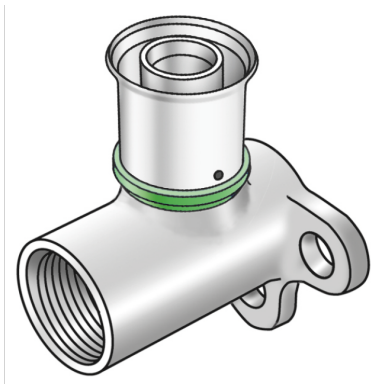

STEELOX

SMX480 ?STEELOX 90° wall plate with female thread 25x3/4"

57250E04

Areas of application

Double-U wall bracket with female thread made from non-porous metallized dezincification-resistant (DZR) brass; including support sleeves with O-rings and stainless steel press-fit sleeves, "leak before pressed"

Overall height:

1/2" - 46mm

3/4" - 52mm

DO NOT screw in threaded pipes and cast iron fittings!

Approvals:

Specifications

Article information

port 1	Pressing socket
design	Continuously right-angled
press contour	SX

Technical properties

maximum working pressure at 20 ° C	10 bar
------------------------------------	--------

Product information

VPE1	6 SA1
VPE2	60 KT1
weight	0,248 KGM
text	?STEELOX 90° wall plate with female thread
INTRNR	74122000
code	SMX480