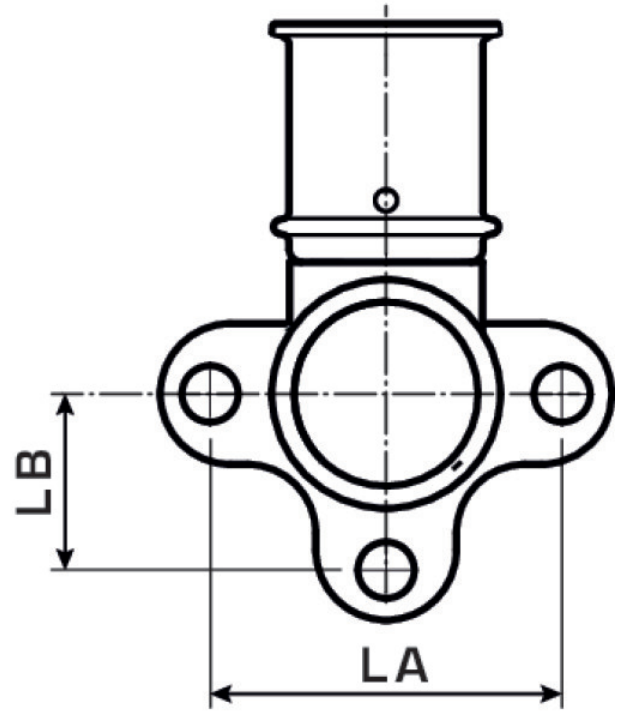

STEELOX

SMX480 ?STEELOX 90° wall plate with female thread 25x3/4"

57250E04

Areas of application

Double-U wall bracket with female thread made from non-porous metallized dezincification-resistant (DZR) brass; including support sleeves with O-rings and stainless steel press-fit sleeves, "leak before pressed"

Overall height:

1/2" - 46mm

3/4" - 52mm

DO NOT screw in threaded pipes and cast iron fittings!

Approvals:

Specifications

Article information

port 1	Pressing socket
design	Continuously right-angled
press contour	SX

Technical properties

maximum working pressure at 20 ° C	10 bar
------------------------------------	--------

Product information

VPE1	6 SA1
VPE2	60 KT1
weight	0,248 KGM
text	?STEELOX 90° wall plate with female thread
INTRNR	74122000
code	SMX480

Art. No	label	d1	L1	L2	z1	z2
57250E04	25x3/4"	25	54	28	21	10