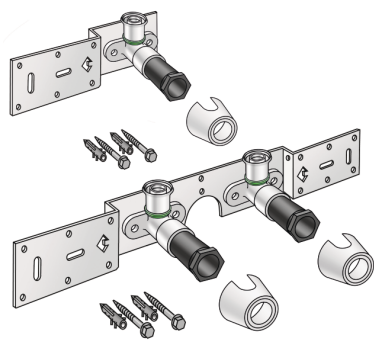

STEELOX

SMX485 STEELOX connection set 16x1/2" single connection

57261B02

Areas of application

With SMX480 wall bracket fitting elbow 90°, sound-insulated, stopper, metal mount, plugs and fastening elements

DO NOT screw in any threaded pipes and cast iron fittings!

Approvals:

KE KELIT GmbH

A 4020 Linz, Ignaz-Mayer-Straße 17, Austria, Europe

PHONE +43 (0) 50 779 E-MAIL office@kekelit.com

www.kekelit.com

Specifications

Article information

port 1	Pressing socket
execution	Single

Product information

VPE1	1,00 KT1
VPE2	15,00 KT2
weight	0,482 KGM
text	?STEELOX connection set
INTRNR	74122000
code	SMX485

Art. No	label	d1 mm
57261B02	16x1/2" single connection	16