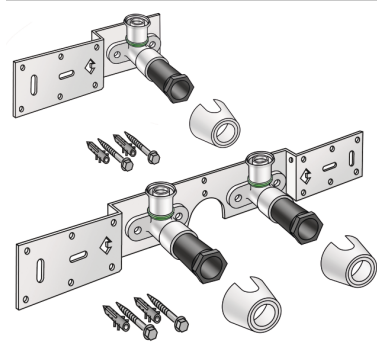

STEELOX

SMX485 STEELOX connection set 16x1/2" single connection

57261B02

Areas of application

With SMX480 wall bracket elbow 90°, sound-insulated, stopper, metal mount, plugs and fastening elements

DO NOT screw in any threaded pipes and cast iron fittings!

Product information

VPE1	1 KT1
VPE2	15 KT2
weight	0,64 KGM
text	?STEELOX connection set
INTRNR	74122000
code	SMX485

Art. No	label	d1
57261B02	16x1/2" single connection	16

KE KELIT GmbH

A 4020 Linz, Ignaz-Mayer-Straße 17, Austria, Europe