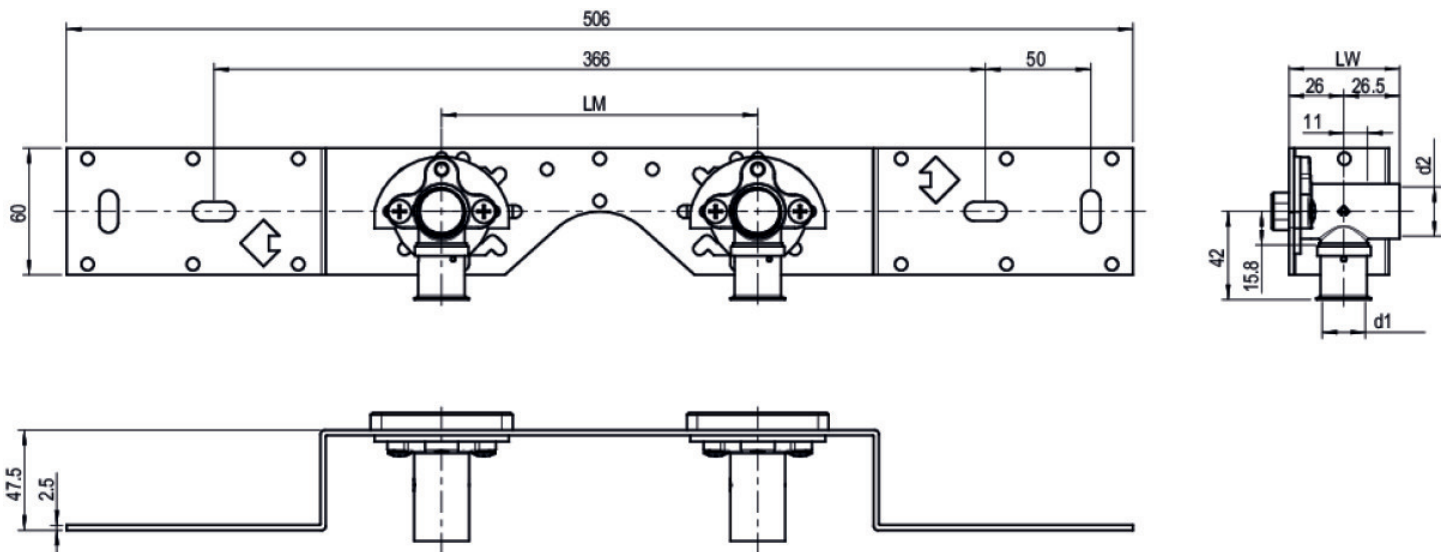

STEELOX

SMX485 STEELOX connection set 16x1/2" single connection

57261B02

Areas of application

With SMX480 wall bracket elbow 90°, sound-insulated, stopper, metal mount, plugs and fastening elements

DO NOT screw in any threaded pipes and cast iron fittings!

Product information

VPE1	1 KT1
VPE2	15 KT2
weight	0,64 KGM
text	?STEELOX connection set
INTRNR	74122000
code	SMX485

Art. No	label	d1
57261B02	16x1/2" single connection	16

KE KELIT GmbH

A 4020 Linz, Ignaz-Mayer-Straße 17, Austria, Europe