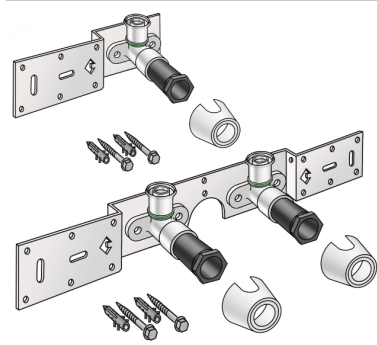

STEELOX

SMX485 STEELOX connection set 16x1/2" 8-10cm

57262B02

Areas of application

With SMX480 wall bracket elbow 90°, sound-insulated, stopper, metal mount, plugs and fastening elements

DO NOT screw in any threaded pipes and cast iron fittings!

Approvals:

KE KELIT GmbH

A 4020 Linz, Ignaz-Mayer-Straße 17, Austria, Europe

PHONE +43 (0) 50 779 E-MAIL office@kekelit.com

www.kekelit.com

Specifications

Article information

port 1	Pressing socket
execution	Double bridge

Product information

VPE1	1 KT1
VPE2	15 KT2
weight	1,07 KGM
text	?STEELOX connection set
INTRNR	74122000
code	SMX485

Art. No	label	d1
57262B02	16x1/2" 8-10cm	16

KE KELIT GmbH

A 4020 Linz, Ignaz-Mayer-Straße 17, Austria, Europe