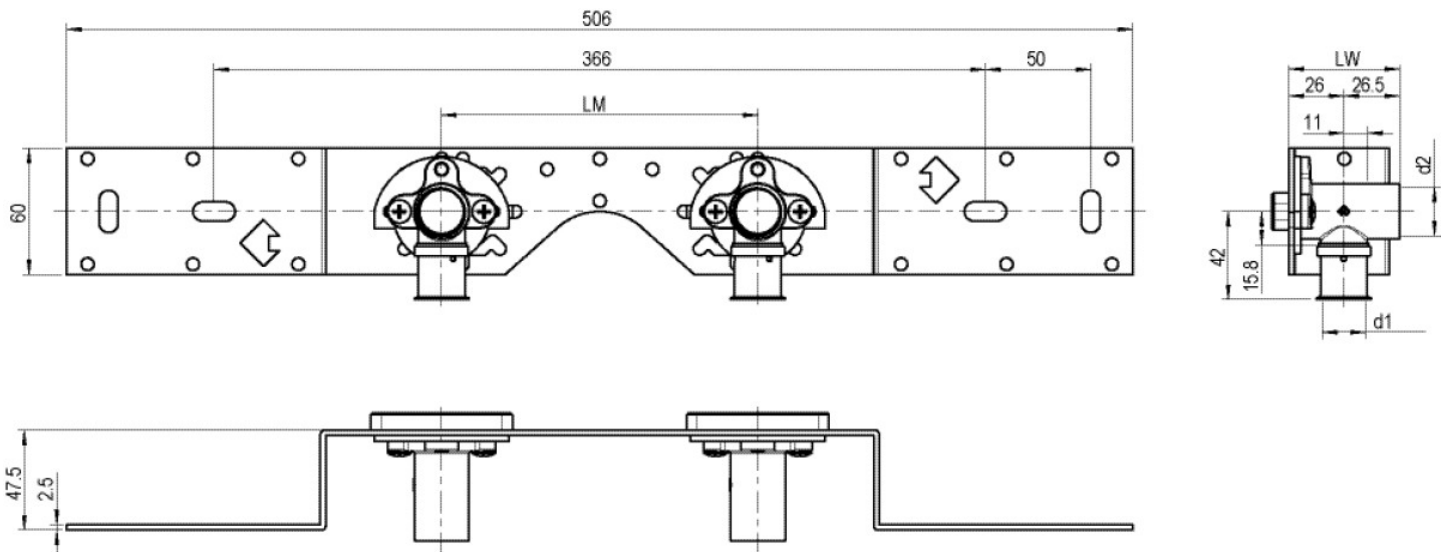

STEELOX

SMX485 STEELOX connection set 16x1/2" 8-10cm

57262B02

Areas of application

With SMX480 wall bracket fitting elbow 90°, sound-insulated, stopper, metal mount, plugs and fastening elements

DO NOT screw in any threaded pipes and cast iron fittings!

Product information

VPE1	1,00 KT1
VPE2	15,00 KT2
weight	0,925 KGM
text	?STEELOX connection set
INTRNR	74122000
code	SMX485

Art. No	label	d1 mm
57262B02	16x1/2" 8-10cm	16

KE KELIT GmbH

A 4020 Linz, Ignaz-Mayer-Straße 17, Austria, Europe