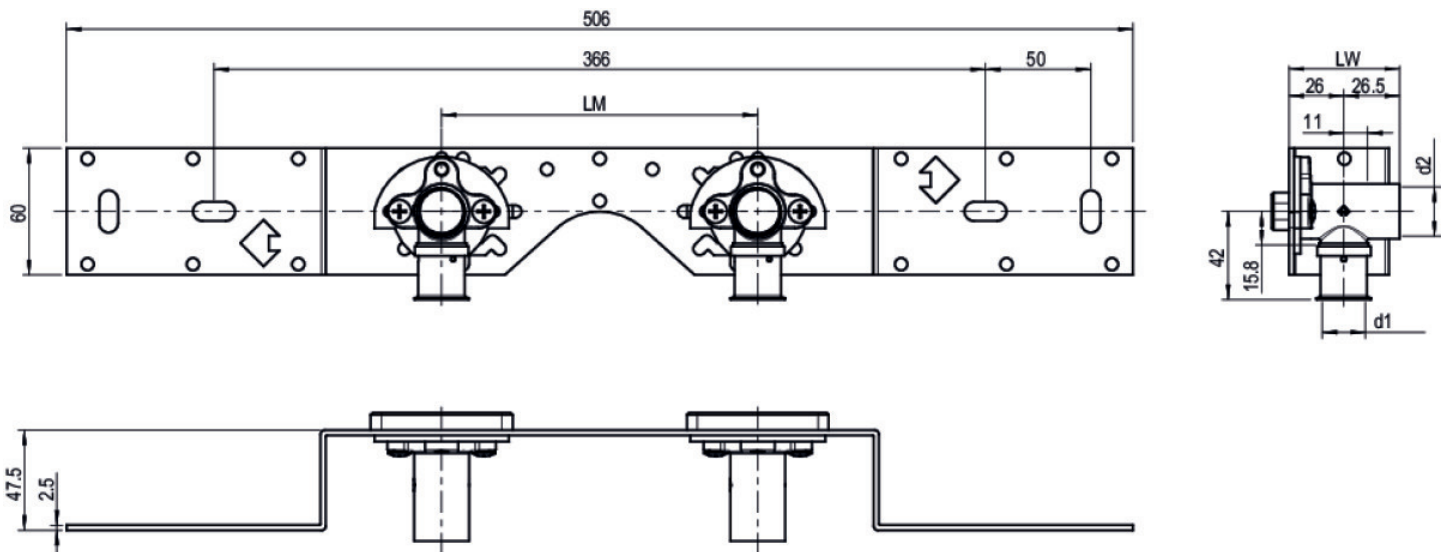

STEELOX

SMX485 STEELOX connection set 16x1/2" 8-10cm

57262B02

Areas of application

With SMX480 wall bracket elbow 90°, sound-insulated, stopper, metal mount, plugs and fastening elements

DO NOT screw in any threaded pipes and cast iron fittings!

Product information

VPE1	1 KT1
VPE2	15 KT2
weight	1,07 KGM
text	?STEELOX connection set
INTRNR	74122000
code	SMX485

Art. No	label	d1
57262B02	16x1/2" 8-10cm	16

KE KELIT GmbH

A 4020 Linz, Ignaz-Mayer-Straße 17, Austria, Europe