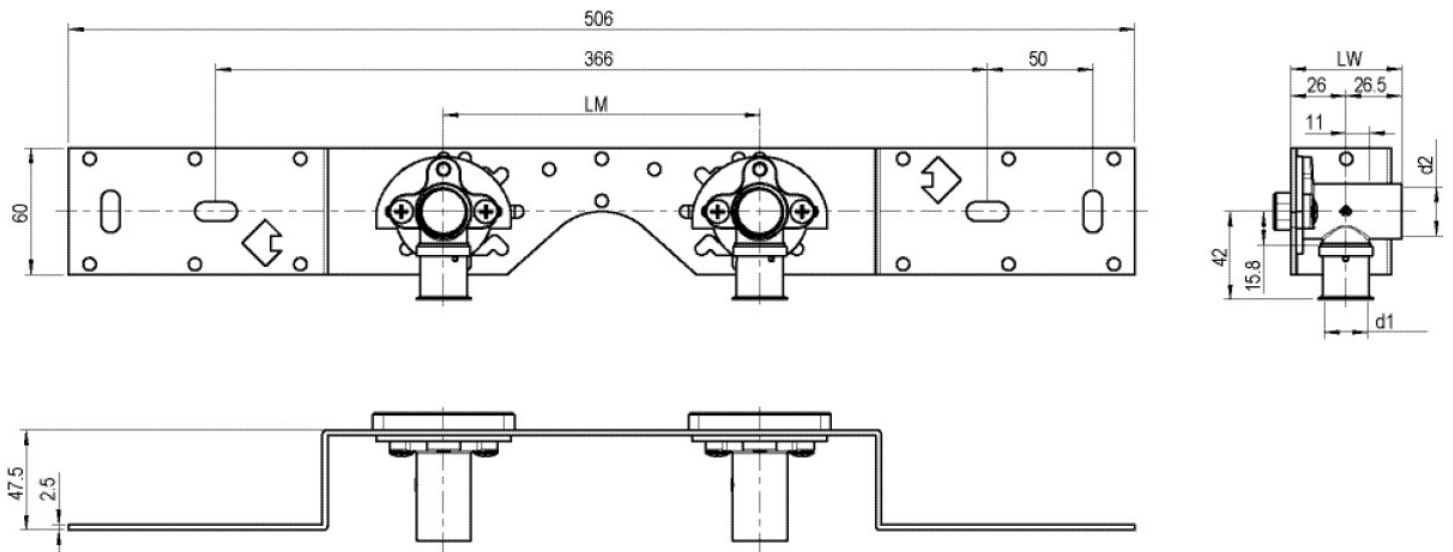

STEELOX

SMX485 STEELOX connection set 16x1/2" 15cm

57266B02

Areas of application

With SMX480 wall bracket fitting elbow 90°, sound-insulated, stopper, metal mount, plugs and fastening elements

DO NOT screw in any threaded pipes and cast iron fittings!

Product information

VPE1	1,00 KT1
VPE2	15,00 KT2
weight	0,951 KGM
text	?STEELOX connection set
INTRNR	74122000
code	SMX485

Art. No	label	d1 mm
57266B02	16x1/2" 15cm	16

KE KELIT GmbH

A 4020 Linz, Ignaz-Mayer-Straße 17, Austria, Europe