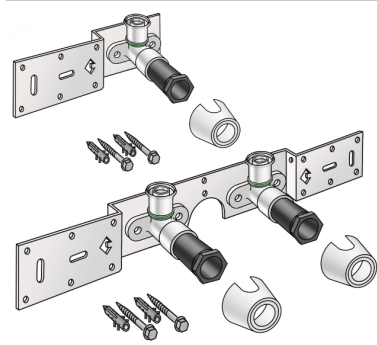

STEELOX

SMX485 STEELOX connection set 16x1/2" 15cm

57266B02

Areas of application

With SMX480 wall bracket fitting elbow 90°, sound-insulated, stopper, metal mount, plugs and fastening elements

DO NOT screw in any threaded pipes and cast iron fittings!

Approvals:

KE KELIT GmbH

A 4020 Linz, Ignaz-Mayer-Straße 17, Austria, Europe

PHONE +43 (0) 50 779 E-MAIL office@kekelit.com

www.kekelit.com

Specifications

Article information

port 1	Pressing socket
execution	Double bridge

Product information

VPE1	1,00 KT1
VPE2	15,00 KT2
weight	0,951 KGM
text	?STEELOX connection set
INTRNR	74122000
code	SMX485

Art. No	label	d1 mm
57266B02	16x1/2" 15cm	16

KE KELIT GmbH

A 4020 Linz, Ignaz-Mayer-Straße 17, Austria, Europe