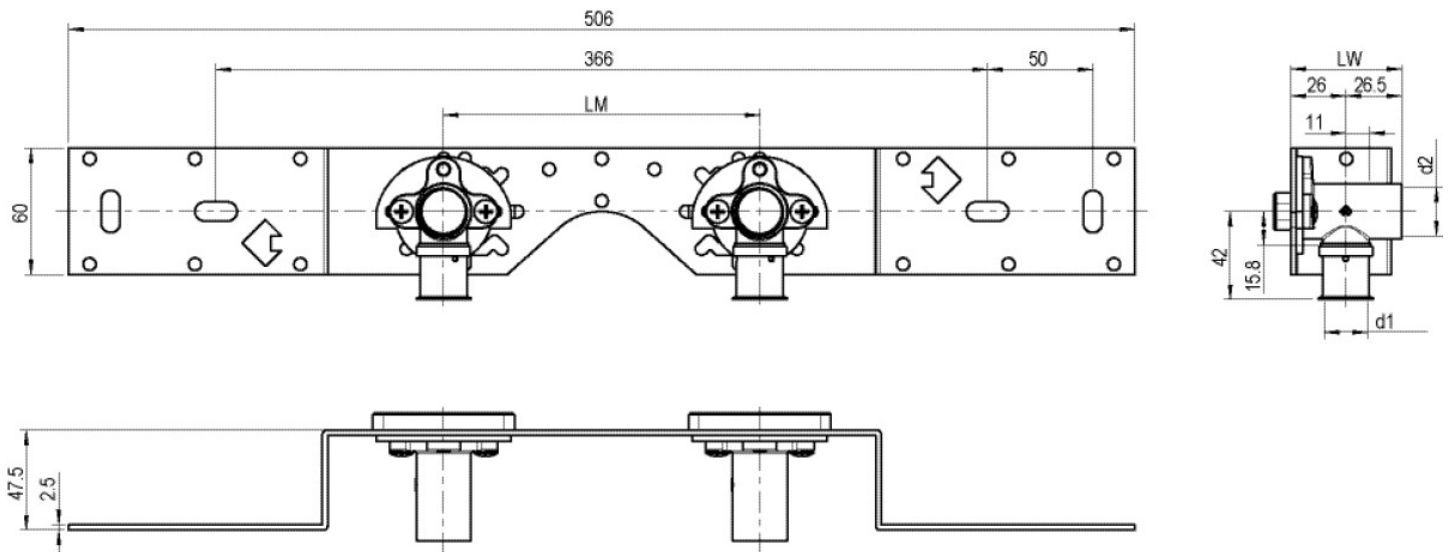

STEELOX

SMX485 STEELOX connection set 20x1/2"
single conn.

57261D02

Areas of application

With SMX480 wall bracket fitting elbow 90°, sound-insulated, stopper, metal mount, plugs and fastening elements

DO NOT screw in any threaded pipes and cast iron fittings!

Product information

| | |
|--------|-------------------------|
| VPE1 | 1,00 KT1 |
| VPE2 | 15,00 KT2 |
| weight | 0,493 KGM |
| text | ?STEELOX connection set |
| INTRNR | 74122000 |
| code | SMX485 |

| Art. No | label | d1 mm |
|----------|----------------------|-------|
| 57261D02 | 20x1/2" single conn. | 20 |

KE KELIT GmbH

A 4020 Linz, Ignaz-Mayer-Straße 17, Austria, Europe

PHONE +43 (0) 50 779 **E-MAIL** office@kekelit.com