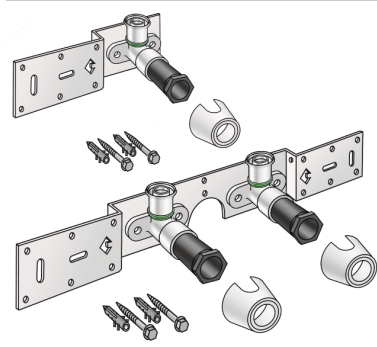

STEELOX

SMX485 STEELOX connection set 20x1/2"
single conn.

57261D02

Areas of application

With SMX480 wall bracket fitting elbow 90°, sound-insulated, stopper, metal mount, plugs and fastening elements

DO NOT screw in any threaded pipes and cast iron fittings!

Product information

| | |
|--------|-------------------------|
| VPE1 | 1,00 KT1 |
| VPE2 | 15,00 KT2 |
| weight | 0,493 KGM |
| text | ?STEELOX connection set |
| INTRNR | 74122000 |
| code | SMX485 |

| Art. No | label | d1 mm |
|----------|----------------------|-------|
| 57261D02 | 20x1/2" single conn. | 20 |

KE KELIT GmbH

A 4020 Linz, Ignaz-Mayer-Straße 17, Austria, Europe

PHONE +43 (0) 50 779 **E-MAIL** office@kekelit.com