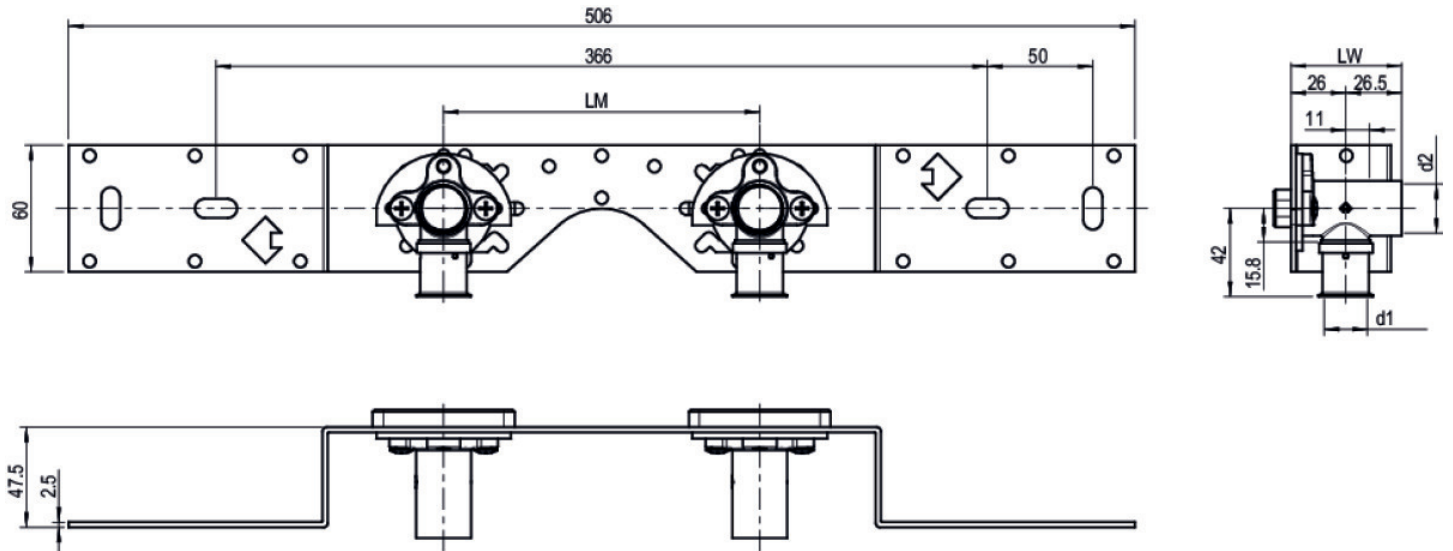

## Areas of application

With SMX480 wall bracket elbow 90°, sound-insulated, stopper, metal mount, plugs and fastening elements

DO NOT screw in any threaded pipes and cast iron fittings!

## Product information

VPE1	1 KT1
VPE2	15 KT2
weight	0,648 KGM
text	?STEELOX connection set
INTRNR	74122000
code	SMX485

Art. No	label	d1
57261D02	20x1/2" single conn.	20

**KE KELIT GmbH**

A 4020 Linz, Ignaz-Mayer-Straße 17, Austria, Europe