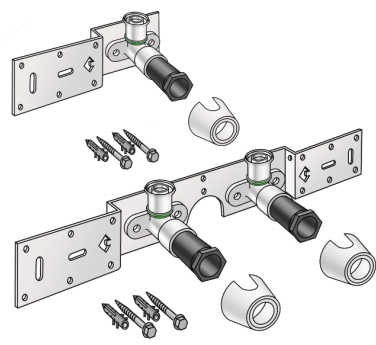

# STEELOX

SMX485 STEELOX connection set 20x1/2"  
single conn.

57261D02

## Areas of application

With SMX480 wall bracket elbow 90°, sound-insulated, stopper, metal mount, plugs and fastening elements

DO NOT screw in any threaded pipes and cast iron fittings!