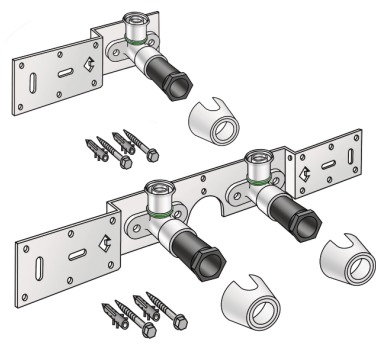

STEELOX

SMX485 STEELOX connection set 20x1/2" 8-10cm

57262D02

Areas of application

With SMX480 wall bracket fitting elbow 90°, sound-insulated, stopper, metal mount, plugs and fastening elements

DO NOT screw in any threaded pipes and cast iron fittings!

Approvals:

KE KELIT GmbH

A 4020 Linz, Ignaz-Mayer-Straße 17, Austria, Europe

PHONE +43 (0) 50 779 E-MAIL office@kekelit.com

www.kekelit.com

Specifications

Article information

port 1	Pressing socket
execution	Double bridge

Product information

VPE1	1,00 KT1
VPE2	15,00 KT2
weight	0,947 KGM
text	?STEELOX connection set
INTRNR	74122000
code	SMX485

Art. No	label	d1 mm
57262D02	20x1/2" 8-10cm	20

KE KELIT GmbH

A 4020 Linz, Ignaz-Mayer-Straße 17, Austria, Europe