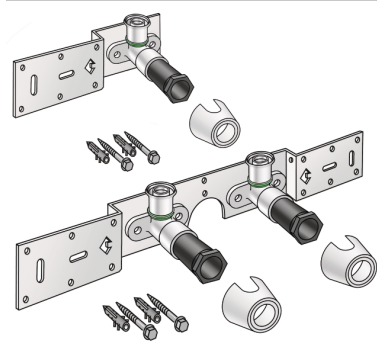

STEELOX

SMX485 STEELOX connection set 20x1/2" 8-10cm

57262D02

Areas of application

With SMX480 wall bracket elbow 90°, sound-insulated, stopper, metal mount, plugs and fastening elements

DO NOT screw in any threaded pipes and cast iron fittings!

Approvals:

KE KELIT GmbH

A 4020 Linz, Ignaz-Mayer-Straße 17, Austria, Europe

PHONE +43 (0) 50 779 E-MAIL office@kekelit.com

www.kekelit.com

Specifications

Article information

port 1	Pressing socket
execution	Double bridge

Product information

VPE1	1 KT1
VPE2	15 KT2
weight	1,086 KGM
text	?STEELOX connection set
INTRNR	74122000
code	SMX485

Art. No	label	d1
57262D02	20x1/2" 8-10cm	20

KE KELIT GmbH

A 4020 Linz, Ignaz-Mayer-Straße 17, Austria, Europe