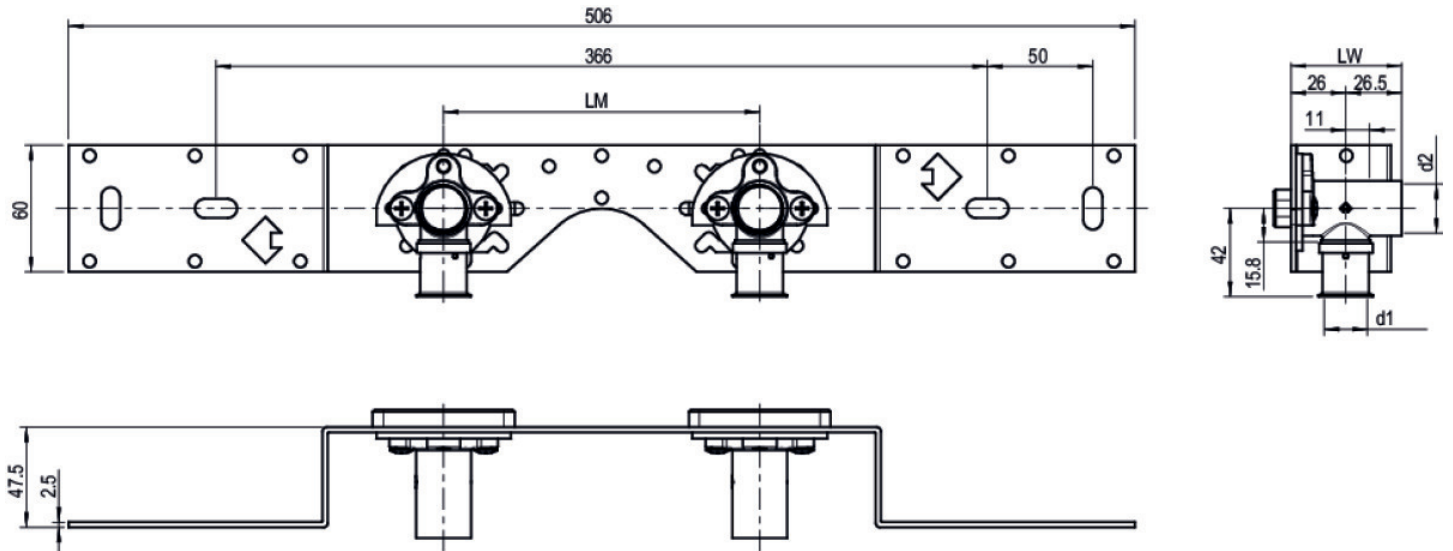

STEELOX

SMX485 STEELOX connection set 20x1/2" 8-10cm

57262D02

Areas of application

With SMX480 wall bracket elbow 90°, sound-insulated, stopper, metal mount, plugs and fastening elements

DO NOT screw in any threaded pipes and cast iron fittings!

Product information

VPE1	1 KT1
VPE2	15 KT2
weight	1,086 KGM
text	?STEELOX connection set
INTRNR	74122000
code	SMX485

Art. No	label	d1
57262D02	20x1/2" 8-10cm	20

KE KELIT GmbH

A 4020 Linz, Ignaz-Mayer-Straße 17, Austria, Europe