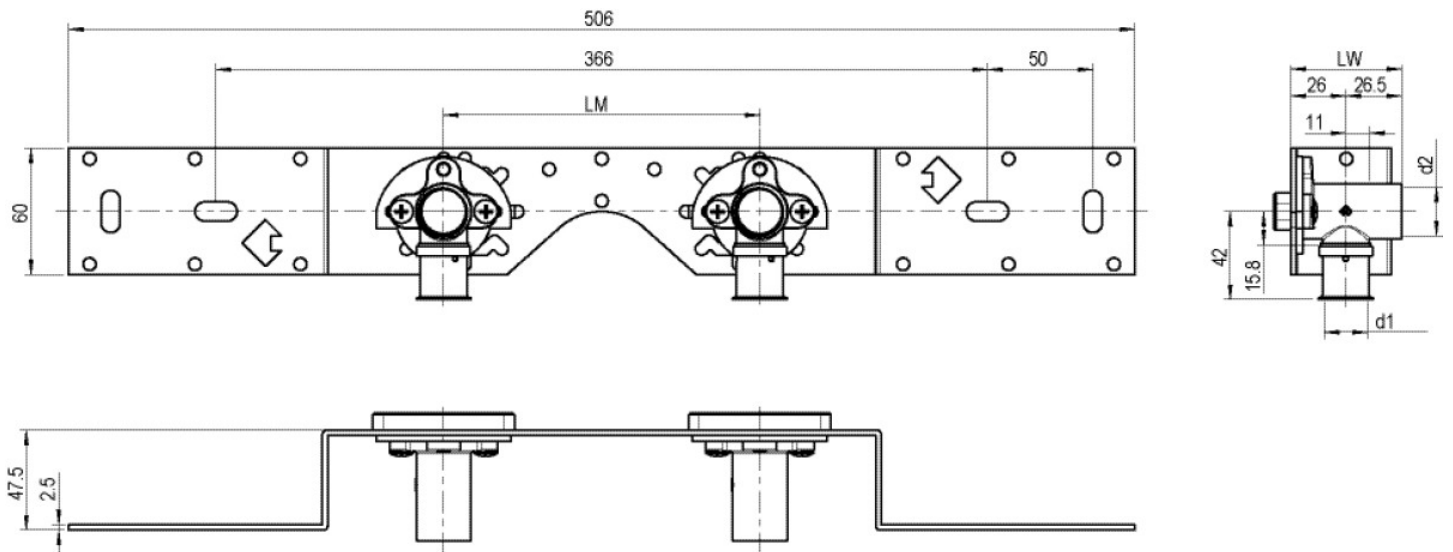

### Areas of application

With SMX480 wall bracket fitting elbow 90°, sound-insulated, stopper, metal mount, plugs and fastening elements

DO NOT screw in any threaded pipes and cast iron fittings!

## Product information

VPE1	1,00 KT1
VPE2	15,00 KT2
weight	0,973 KGM
text	?STEELOX connection set
INTRNR	74122000
code	SMX485

Art. No	label	d1 mm
57266D02	20x1/2" 15cm	20

**KE KELIT GmbH**

A 4020 Linz, Ignaz-Mayer-Straße 17, Austria, Europe