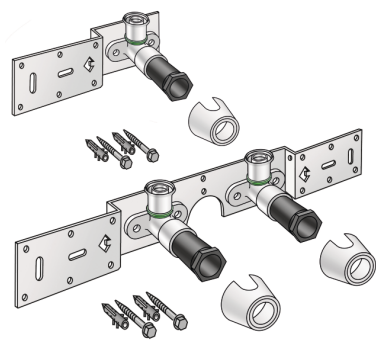

STEELOX

SMX485 STEELOX connection set 20x1/2" 15cm

57266D02

Areas of application

With SMX480 wall bracket elbow 90°, sound-insulated, stopper, metal mount, plugs and fastening elements

DO NOT screw in any threaded pipes and cast iron fittings!

Approvals:

KE KELIT GmbH

A 4020 Linz, Ignaz-Mayer-Straße 17, Austria, Europe

PHONE +43 (0) 50 779 E-MAIL office@kekelit.com

www.kekelit.com

Specifications

Article information

port 1	Pressing socket
execution	Double bridge

Product information

VPE1	1 KT1
VPE2	15 KT2
weight	1,116 KGM
text	?STEELOX connection set
INTRNR	74122000
code	SMX485

Art. No	label	d1
57266D02	20x1/2" 15cm	20

KE KELIT GmbH

A 4020 Linz, Ignaz-Mayer-Straße 17, Austria, Europe