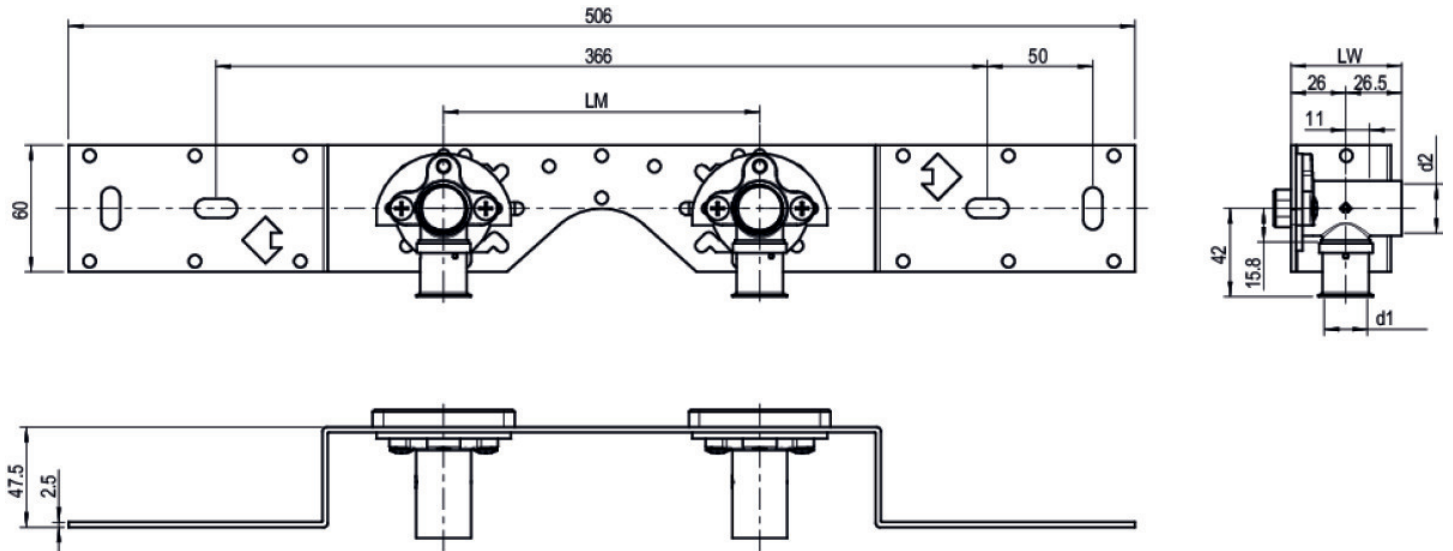

STEELOX

SMX485 STEELOX connection set 20x1/2" 15cm

57266D02

Areas of application

With SMX480 wall bracket elbow 90°, sound-insulated, stopper, metal mount, plugs and fastening elements

DO NOT screw in any threaded pipes and cast iron fittings!

Product information

VPE1	1 KT1
VPE2	15 KT2
weight	1,116 KGM
text	?STEELOX connection set
INTRNR	74122000
code	SMX485

Art. No	label	d1
57266D02	20x1/2" 15cm	20

KE KELIT GmbH

A 4020 Linz, Ignaz-Mayer-Straße 17, Austria, Europe