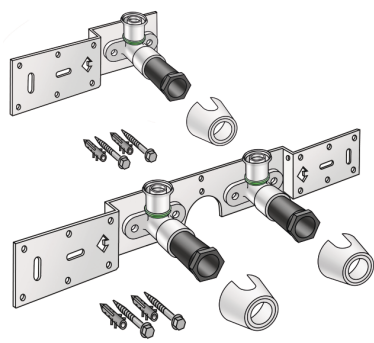

STEELOX

SMX485Z STEELOX zeta connection set 16x1/2" single connection

57291B02

Areas of application

With SMX480Z zeta value-optimized press-fit wall bracket with female thread 90°, sound-insulated; stopper, metal mount, plugs and fastening elements

DO NOT screw in any threaded pipes and cast iron fittings!

Approvals:

KE KELIT GmbH

A 4020 Linz, Ignaz-Mayer-Straße 17, Austria, Europe

PHONE +43 (0) 50 779 E-MAIL office@kekelit.com

www.kekelit.com

Specifications

Article information

port 1	Gas female thread, cylindrical (BSPP)
execution	Single

Product information

VPE1	1 KT1
VPE2	15 KT2
weight	0,64 KGM
text	STEELOX zeta connection set
INTRNR	74122000
code	SMX485Z

Art. No	label	d1
57291B02	16x1/2" single connection	16