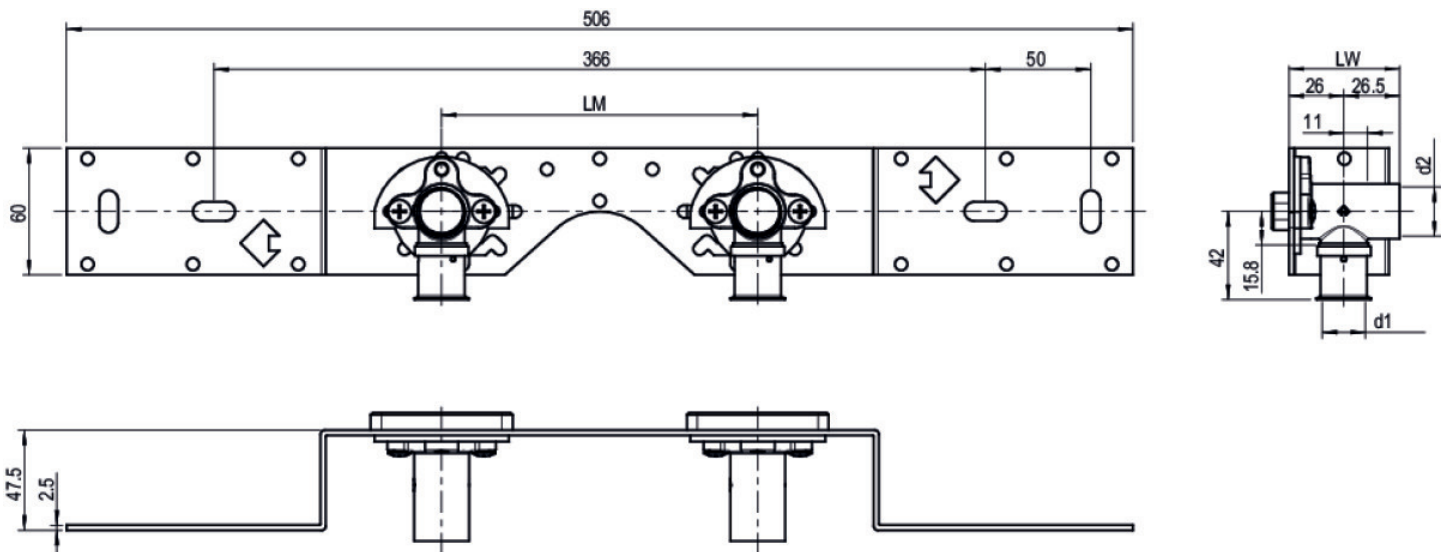

STEELOX

SMX485Z STEELOX zeta connection set 16x1/2" single connection

57291B02

Areas of application

With SMX480Z zeta value-optimized press-fit wall bracket with female thread 90°, sound-insulated; stopper, metal mount, plugs and fastening elements

Article information

port 1	Gas female thread, cylindrical (BSPP)
execution	Single

Product information

VPE1	1 KT1
VPE2	15 KT2
weight	0,64 KGM
text	STEELOX zeta connection set
INTRNR	74122000
code	SMX485Z

Art. No	label	d1
57291B02	16x1/2" single connection	16