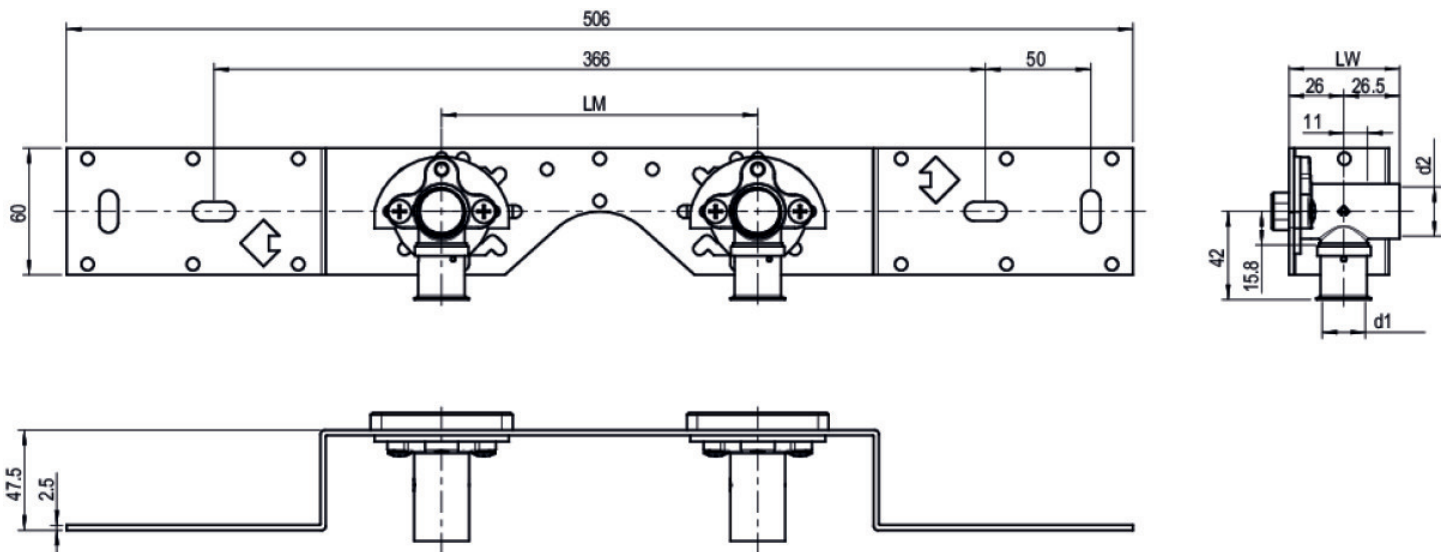

### Areas of application

With SMX480Z zeta value-optimized press-fit wall bracket with female thread 90°, sound-insulated; stopper, metal mount, plugs and fastening elements

DO NOT screw in any threaded pipes and cast iron fittings!

## Product information

VPE1	1 KT1
VPE2	15 KT2
weight	1,07 KGM
text	STEELOX zeta connection set
INTRNR	74122000
code	SMX485Z

Art. No	label	d1
57292B02	16x1/2" 8-10cm	16

**KE KELIT GmbH**

A 4020 Linz, Ignaz-Mayer-Straße 17, Austria, Europe