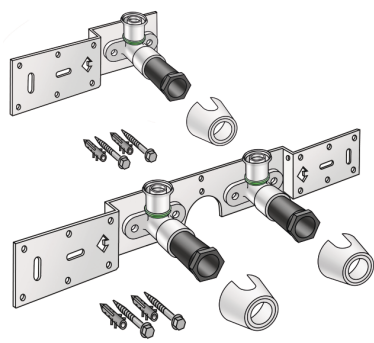

STEELOX

SMX485Z STEELOX zeta connection set 16x1/2" 15cm

57296B02

Areas of application

With SMX480Z zeta value-optimized press-fit wall bracket with female thread 90°, sound-insulated; stopper, metal mount, plugs and fastening elements

DO NOT screw in any threaded pipes and cast iron fittings!

Approvals:

KE KELIT GmbH

A 4020 Linz, Ignaz-Mayer-Straße 17, Austria, Europe

PHONE +43 (0) 50 779 E-MAIL office@kekelit.com

www.kekelit.com

Specifications

Article information

port 1	Gas female thread, cylindrical (BSPP)
execution	Double bridge

Product information

VPE1	1 KT1
VPE2	15 KT2
weight	1,1 KGM
text	STEELOX zeta connection set
INTRNR	74122000
code	SMX485Z