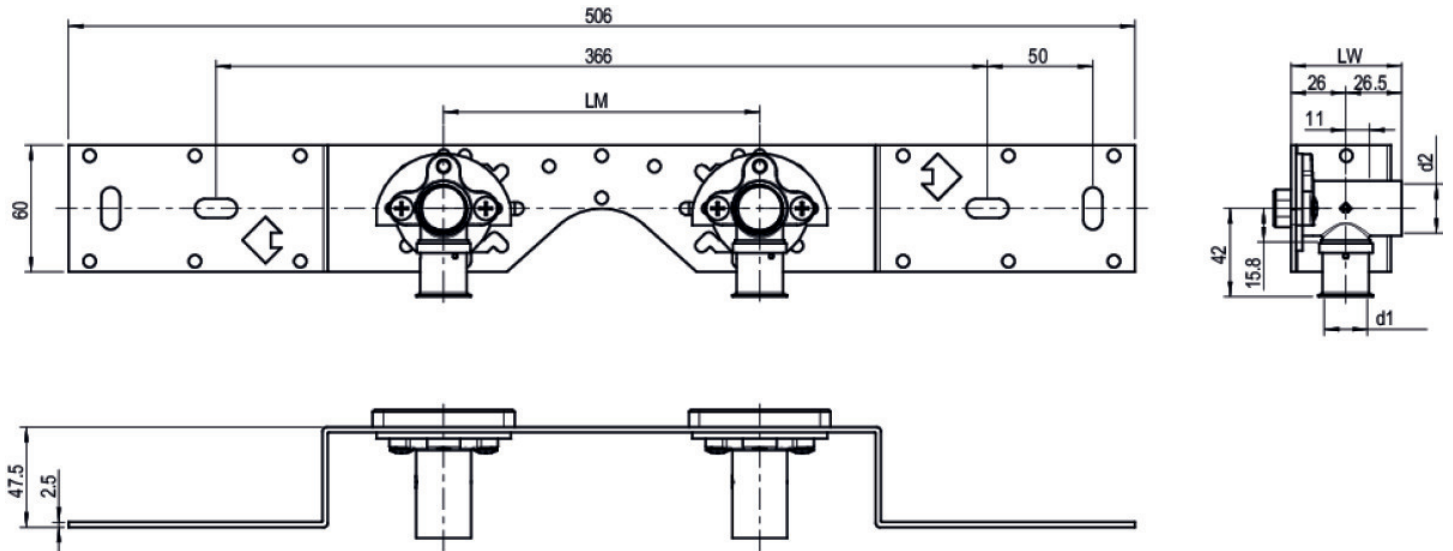

STEELOX

SMX485Z STEELOX zeta connection set 16x1/2" 15cm

57296B02

Areas of application

With SMX480Z zeta value-optimized press-fit wall bracket with female thread 90°, sound-insulated; stopper, metal mount, plugs and fastening elements

Article information

port 1	Gas female thread, cylindrical (BSPP)
execution	Double bridge

Product information

VPE1	1 KT1
VPE2	15 KT2
weight	1,1 KGM
text	STEELOX zeta connection set
INTRNR	74122000
code	SMX485Z