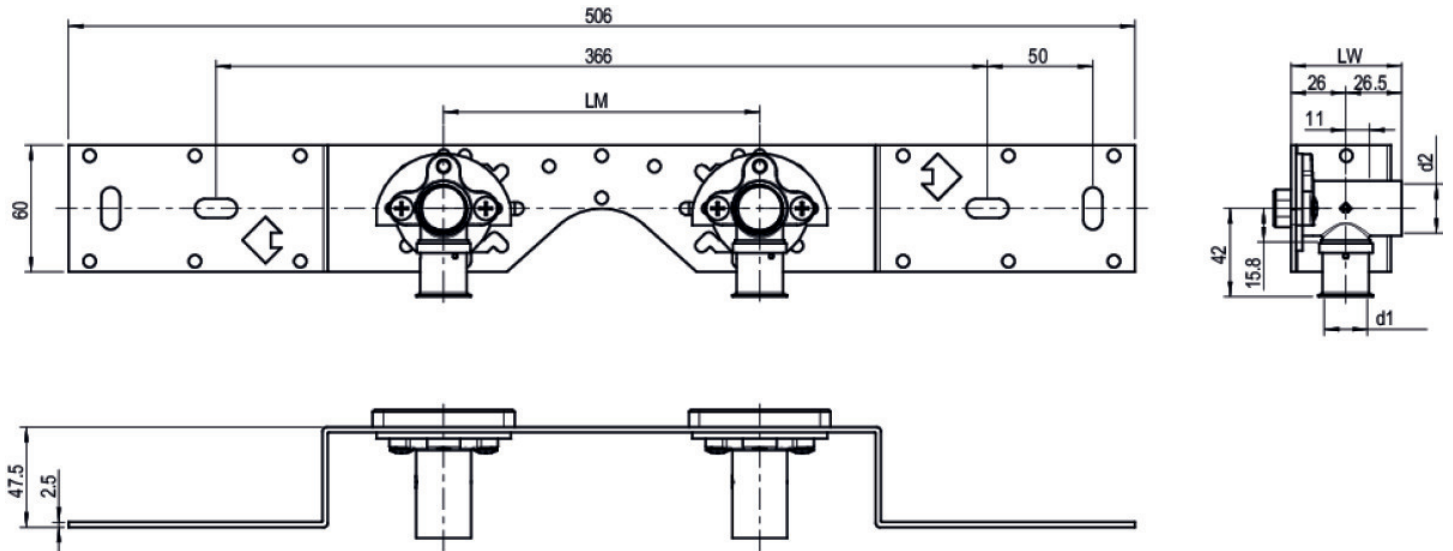

## Areas of application

With SMX480Z zeta value-optimized press-fit wall bracket with female thread 90°, sound-insulated;  
stopper, metal mount, plugs and fastening elements

DO NOT screw in any threaded pipes and cast iron fittings!

## Article information

port 1	Gas female thread, cylindrical (BSPP)
execution	Single

## Product information

VPE1	1 KT1
VPE2	15 KT2
weight	0,648 KGM
text	STEELOX zeta connection set
INTRNR	74122000
code	SMX485Z

Art. No	label	d1
57291D02	20x1/2" single conn.	20

**KE KELIT GmbH**

A 4020 Linz, Ignaz-Mayer-Straße 17, Austria, Europe