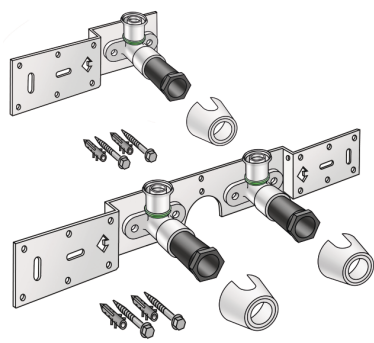

# STEELOX

SMX485Z STEELOX zeta connection set 20x1/2"  
single conn.

57291D02

## Areas of application

With SMX480Z zeta value-optimized press-fit wall bracket with female thread 90°, sound-insulated;  
stopper, metal mount, plugs and fastening elements

DO NOT screw in any threaded pipes and cast iron fittings!

## Article information

port 1	Gas female thread, cylindrical (BSPP)
execution	Single

## Product information

VPE1	1 KT1
VPE2	15 KT2
weight	0,648 KGM
text	STEELOX zeta connection set
INTRNR	74122000
code	SMX485Z

Art. No	label	d1
57291D02	20x1/2" single conn.	20

**KE KELIT GmbH**

A 4020 Linz, Ignaz-Mayer-Straße 17, Austria, Europe