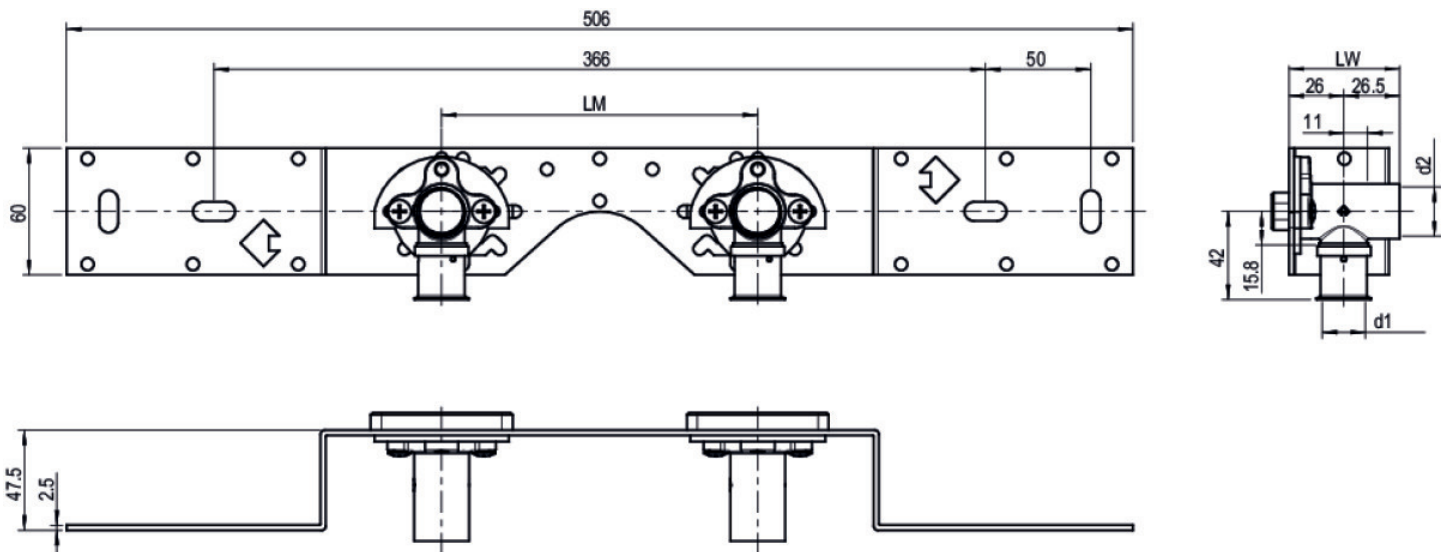

STEELOX

SMX485Z STEELOX zeta connection set 20x1/2" 8-10cm

57292D02

Areas of application

With SMX480Z zeta value-optimized press-fit wall bracket with female thread 90°, sound-insulated; stopper, metal mount, plugs and fastening elements

Article information

port 1	Gas female thread, cylindrical (BSPP)
execution	Double bridge

Product information

VPE1	1 KT1
VPE2	15 KT2
weight	1,086 KGM
text	STEELOX zeta connection set
INTRNR	74122000
code	SMX485Z