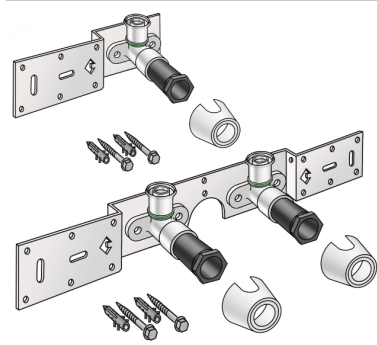

STEELOX

SMX485Z STEELOX zeta connection set 20x1/2" 8-10cm

57292D02

Areas of application

With SMX480Z zeta value-optimized press-fit wall bracket with female thread 90°, sound-insulated; stopper, metal mount, plugs and fastening elements

DO NOT screw in any threaded pipes and cast iron fittings!

Approvals:

KE KELIT GmbH

A 4020 Linz, Ignaz-Mayer-Straße 17, Austria, Europe

PHONE +43 (0) 50 779 E-MAIL office@kekelit.com

www.kekelit.com

Specifications

Article information

port 1	Gas female thread, cylindrical (BSPP)
execution	Double bridge

Product information

VPE1	1 KT1
VPE2	15 KT2
weight	1,086 KGM
text	STEELOX zeta connection set
INTRNR	74122000
code	SMX485Z