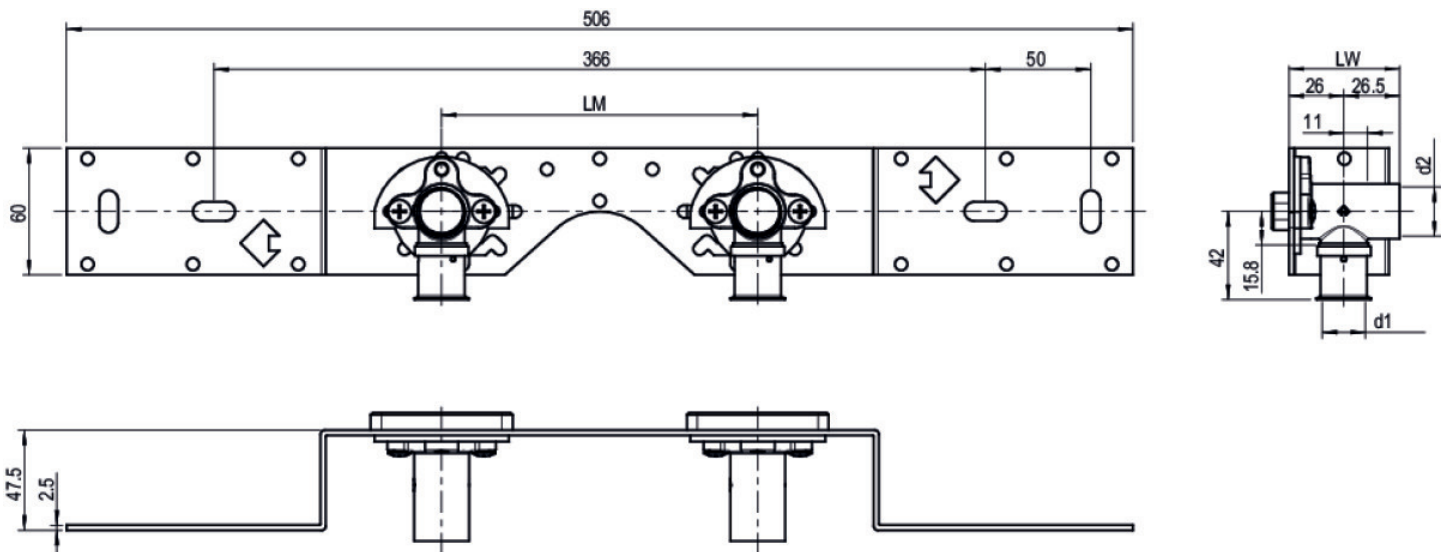

STEELOX

SMX485Z STEELOX zeta connection set 20x1/2" 15cm

57296D02

Areas of application

With SMX480Z zeta value-optimized press-fit wall bracket with female thread 90°, sound-insulated; stopper, metal mount, plugs and fastening elements

Article information

port 1	Gas female thread, cylindrical (BSPP)
execution	Double bridge

Product information

VPE1	1 KT1
VPE2	15 KT2
weight	1,116 KGM
text	STEELOX zeta connection set
INTRNR	74122000
code	SMX485Z