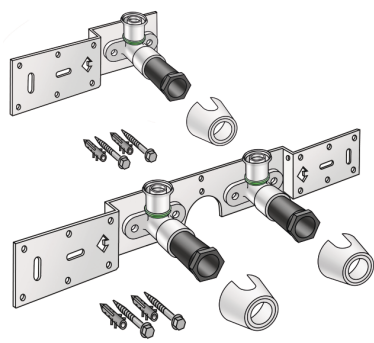

STEELOX

SMX485Z STEELOX zeta connection set 20x1/2" 15cm

57296D02

Areas of application

With SMX480Z zeta value-optimized press-fit wall bracket with female thread 90°, sound-insulated; stopper, metal mount, plugs and fastening elements

DO NOT screw in any threaded pipes and cast iron fittings!

Approvals:

KE KELIT GmbH

A 4020 Linz, Ignaz-Mayer-Straße 17, Austria, Europe

PHONE +43 (0) 50 779 E-MAIL office@kekelit.com

www.kekelit.com

Specifications

Article information

port 1	Gas female thread, cylindrical (BSPP)
execution	Double bridge

Product information

VPE1	1 KT1
VPE2	15 KT2
weight	1,116 KGM
text	STEELOX zeta connection set
INTRNR	74122000
code	SMX485Z