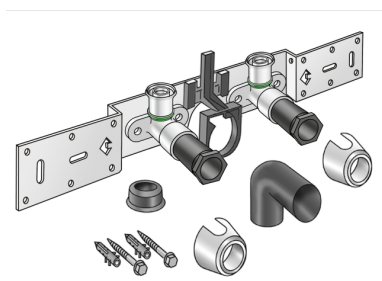

STEELOX

SMX485SB ?STEELOX connection set with siphon elbow 16x1/2" 8-10cm

57264B02

Areas of application

With SMX480 wall bracket elbow 90°, sound-insulated; stopper, metal mount, plugs and fastening elements, incl. elbow for connecting to trap d50mm and galvanised nipple d30
DO NOT screw in any threaded pipes and cast iron fittings!

port 1 Pressing socket

execution Double bridge

Product information

VPE1 1 KT1

VPE2 15 KT2

weight 1,23 KGM

text ?STEELOX connection set with siphon elbow

INTRNR 74122000