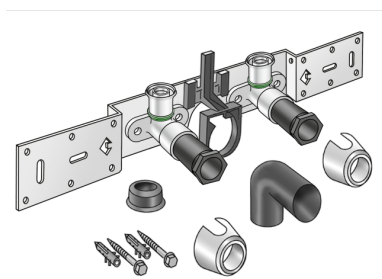

STEELOX

SMX485SB ?STEELOX connection set with siphon elbow 16x1/2" 8-10cm

57264B02

Areas of application

With SMX480 wall bracket fitting elbow 90°, sound-insulated; stopper, metal mount, plugs and fastening elements, incl. elbow for connecting to trap d50mm and galvanised nipple d30
DO NOT screw in any threaded pipes and cast iron fittings!

execution Double bridge

Product information

VPE1 1,00 KT1

VPE2 15,00 KT2

weight 1,065 KGM

text ?STEELOX connection set with siphon elbow

INTRNR 74122000

code SMX485SB