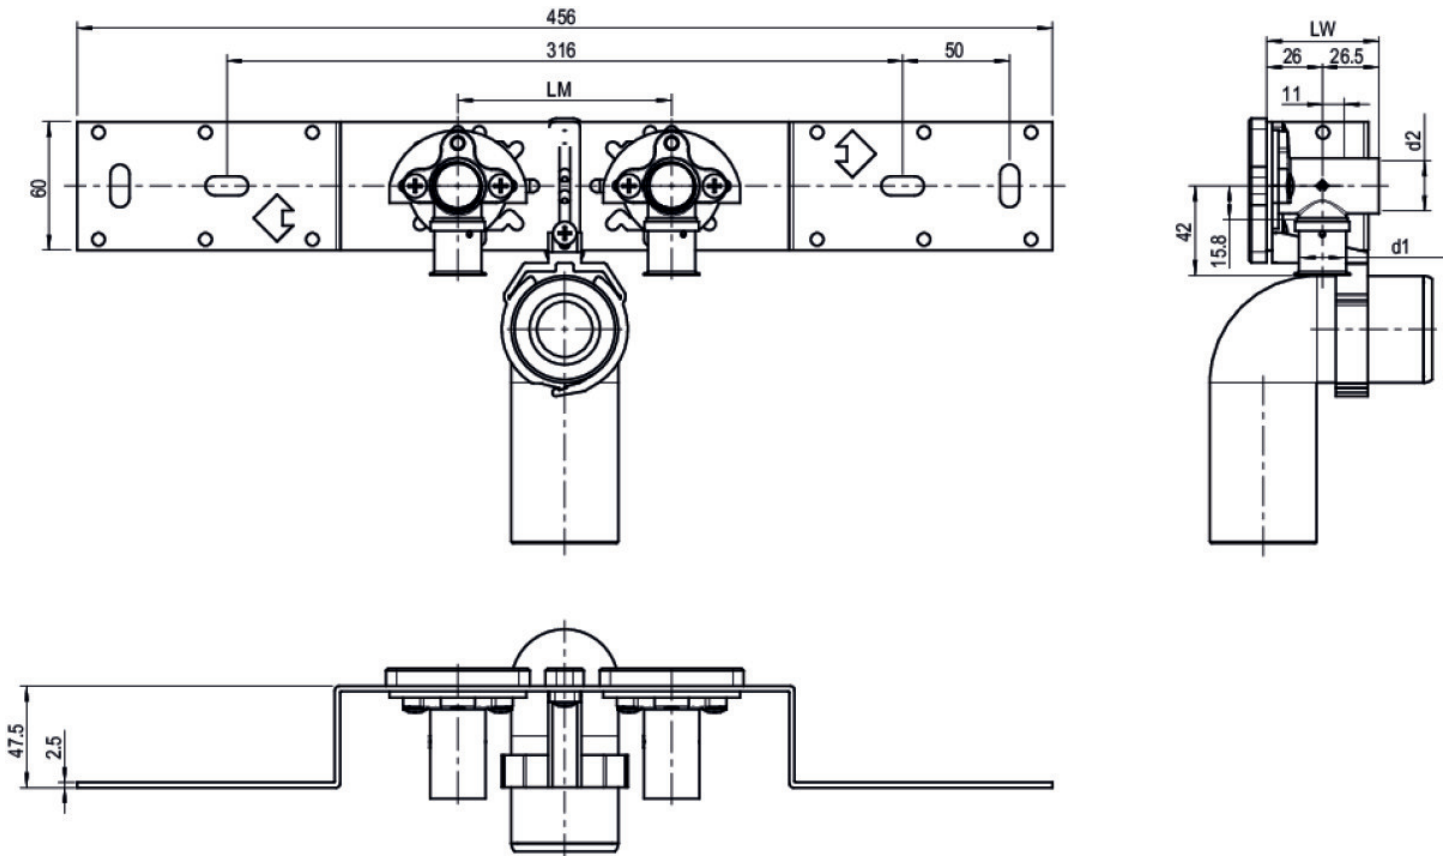

STEELOX

SMX485SB ?STEELOX connection set with siphon elbow 16x1/2" 8-10cm

57264B02

Areas of application

With SMX480 wall bracket elbow 90°, sound-insulated; stopper, metal mount, plugs and fastening elements, incl. elbow for connecting to trap d50mm and galvanised nipple d30
DO NOT screw in any threaded pipes and cast iron fittings!

port 1 Pressing socket

execution Double bridge

Product information

VPE1 1 KT1

VPE2 15 KT2

weight 1,23 KGM

text ?STEELOX connection set with siphon elbow

INTRNR 74122000

code SMX485SB

Art. No	label	d1
57264B02	16x1/2" 8-10cm	16