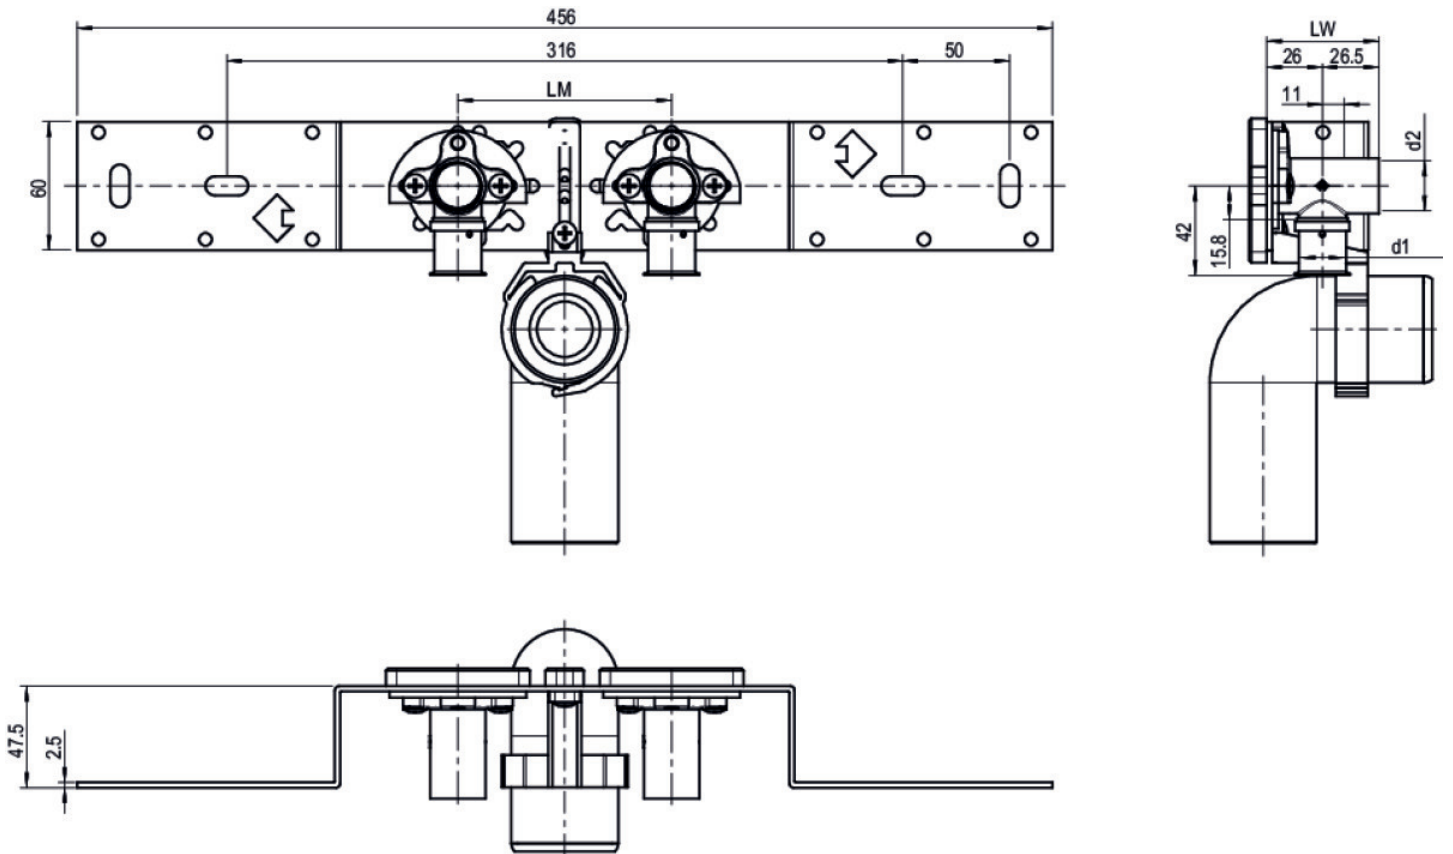

STEELOX

SMX485SB STEELOX connection set with siphon elbow 16x1/2" 15cm

57268B02

Areas of application

With SMX480 wall bracket elbow 90°, sound-insulated; stopper, metal mount, plugs and fastening elements, incl. elbow for connecting to trap d50mm and galvanised nipple d30
DO NOT screw in any threaded pipes and cast iron fittings!

execution Double bridge

Product information

VPE1 1 KT1

VPE2 15 KT2

weight 1,26 KGM

text ?STEELOX connection set with siphon elbow

INTRNR 74122000

code SMX485SB

Art. No	label	d1
57268B02	16x1/2" 15cm	16