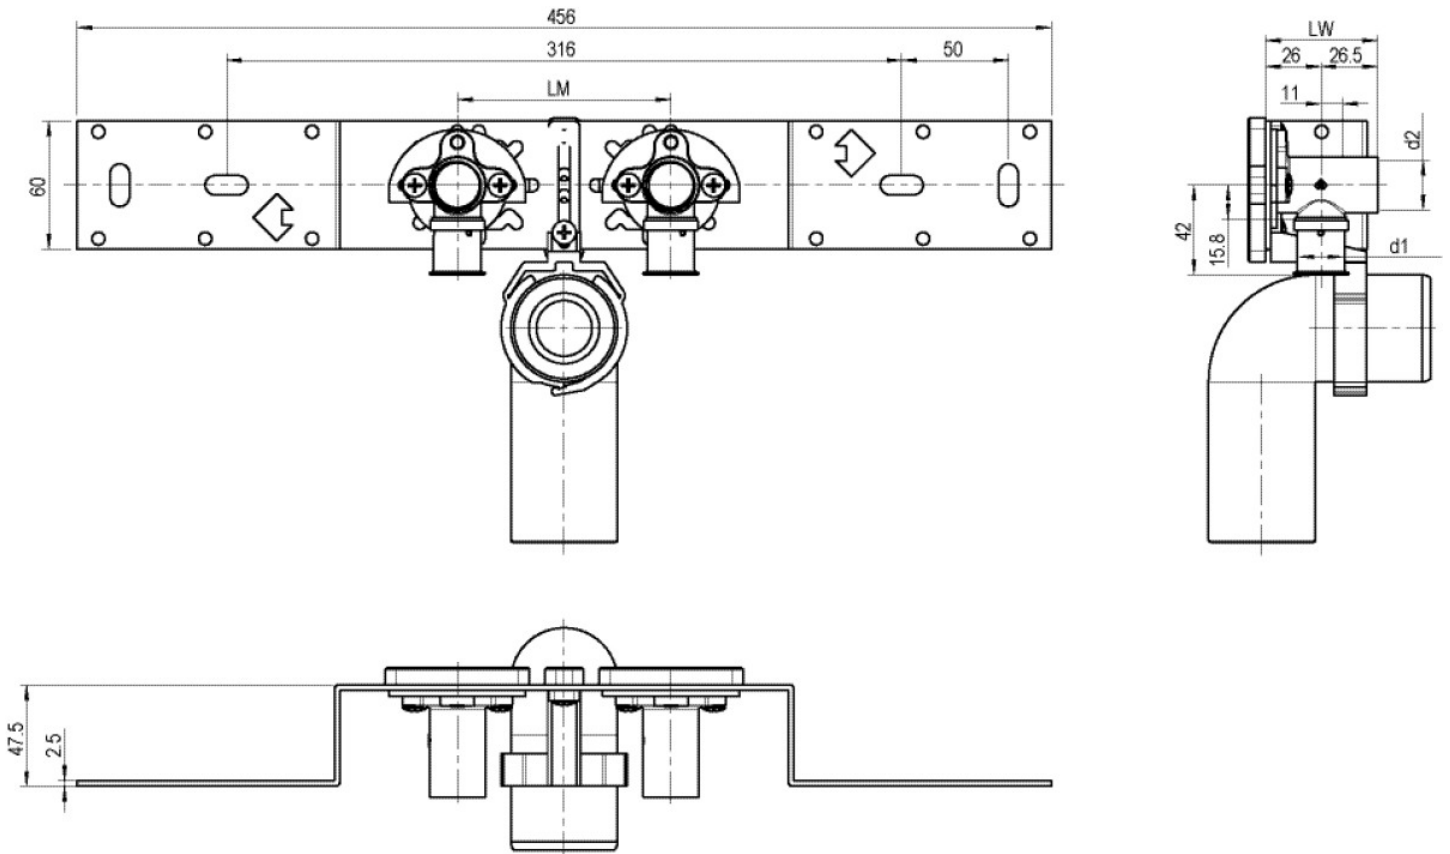

STEELOX

SMX485SB ?STEELOX connection set with siphon elbow 16x1/2" 15cm

57268B02

Areas of application

With SMX480 wall bracket fitting elbow 90°, sound-insulated; stopper, metal mount, plugs and fastening elements, incl. elbow for connecting to trap d50mm and galvanised nipple d30
DO NOT screw in any threaded pipes and cast iron fittings!

execution Double bridge

Product information

VPE1 1,00 KT1

VPE2 15,00 KT2

weight 1,092 KGM

text ?STEELOX connection set with siphon elbow

INTRNR 74122000

code SMX485SB

Art. No	label	d1 mm
57268B02	16x1/2" 15cm	16