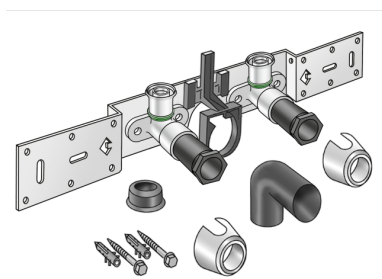

STEELOX

SMX485SB STEELOX connection set with siphon elbow 16x1/2" 15cm

57268B02

Areas of application

With SMX480 wall bracket elbow 90°, sound-insulated; stopper, metal mount, plugs and fastening elements, incl. elbow for connecting to trap d50mm and galvanised nipple d30
DO NOT screw in any threaded pipes and cast iron fittings!

execution Double bridge

Product information

VPE1 1 KT1

VPE2 15 KT2

weight 1,26 KGM

text ?STEELOX connection set with siphon elbow

INTRNR 74122000

code SMX485SB