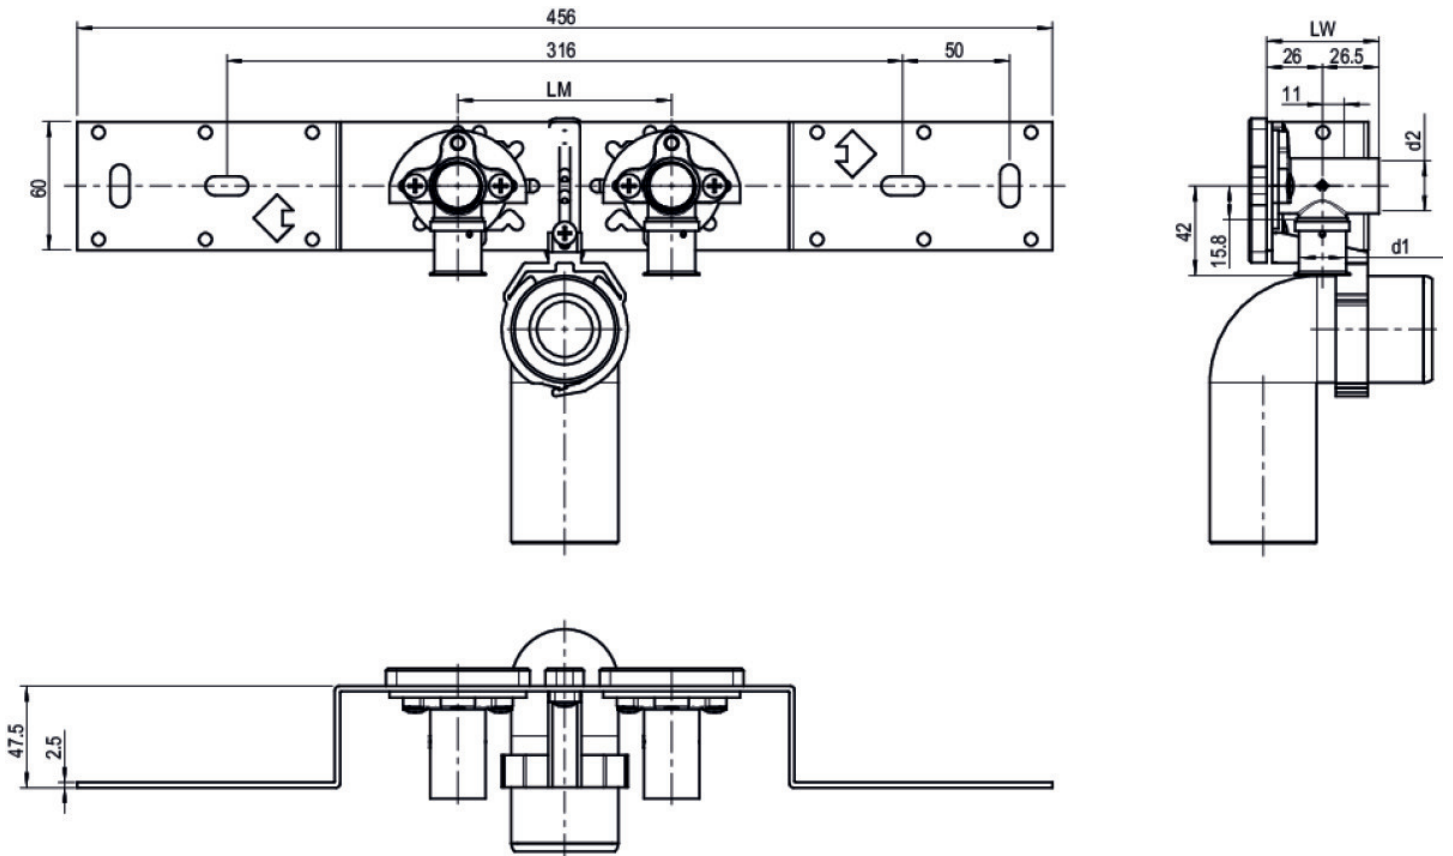

STEELOX

SMX485SB STEELOX connection set with siphon elbow 20x1/2" 8-10cm

57264D02

Areas of application

With SMX480 wall bracket elbow 90°, sound-insulated; stopper, metal mount, plugs and fastening elements, incl. elbow for connecting to trap d50mm and galvanised nipple d30
DO NOT screw in any threaded pipes and cast iron fittings!

execution Double bridge

Product information

VPE1 1 KT1

VPE2 15 KT2

weight 1,246 KGM

text ?STEELOX connection set with siphon elbow

INTRNR 74122000

code SMX485SB

Art. No	label	d1
57264D02	20x1/2" 8-10cm	20