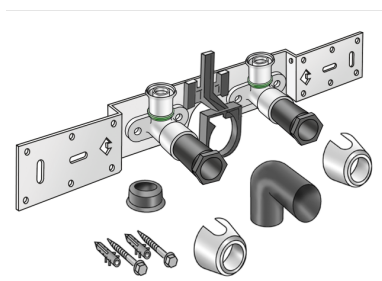

STEELOX

SMX485SB STEELOX connection set with siphon elbow 20x1/2" 8-10cm

57264D02

Areas of application

With SMX480 wall bracket elbow 90°, sound-insulated; stopper, metal mount, plugs and fastening elements, incl. elbow for connecting to trap d50mm and galvanised nipple d30
DO NOT screw in any threaded pipes and cast iron fittings!

execution Double bridge

Product information

VPE1 1 KT1

VPE2 15 KT2

weight 1,246 KGM

text ?STEELOX connection set with siphon elbow

INTRNR 74122000

code SMX485SB