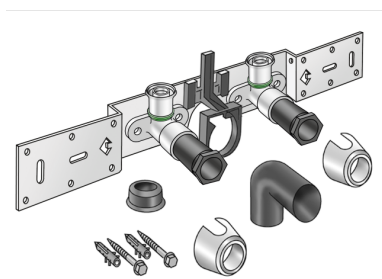

STEELOX

SMX485SB ?STEELOX connection set with siphon elbow 20x1/2" 8-10cm

57264D02

Areas of application

With SMX480 wall bracket fitting elbow 90°, sound-insulated; stopper, metal mount, plugs and fastening elements, incl. elbow for connecting to trap d50mm and galvanised nipple d30
DO NOT screw in any threaded pipes and cast iron fittings!

execution Double bridge

Product information

VPE1 1,00 KT1

VPE2 15,00 KT2

weight 1,088 KGM

text ?STEELOX connection set with siphon elbow

INTRNR 74122000

code SMX485SB