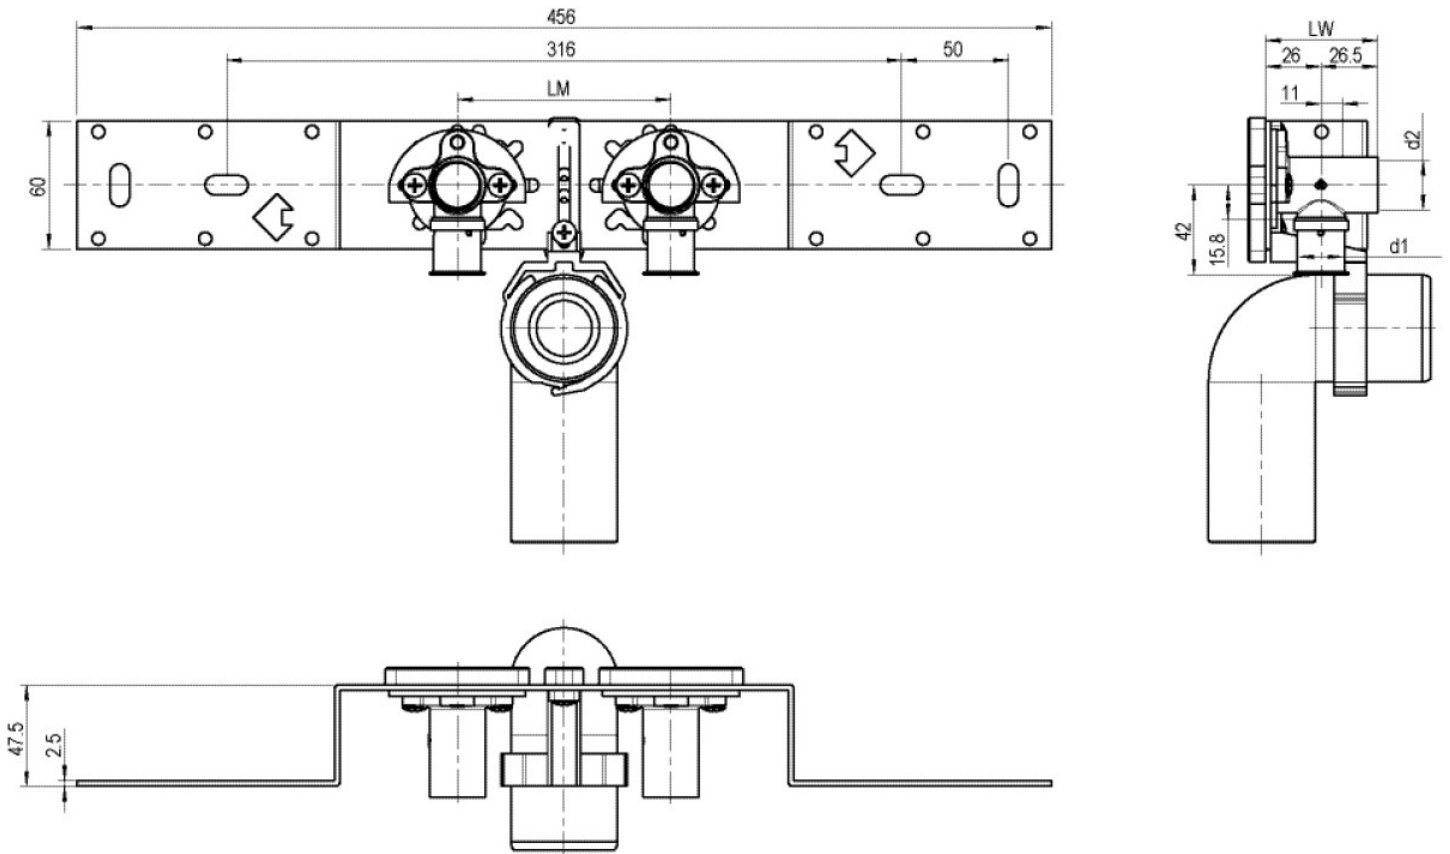

STEELOX

SMX485SB ?STEELOX connection set with siphon elbow 20x1/2" 8-10cm

57264D02

Areas of application

With SMX480 wall bracket fitting elbow 90°, sound-insulated; stopper, metal mount, plugs and fastening elements, incl. elbow for connecting to trap d50mm and galvanised nipple d30
DO NOT screw in any threaded pipes and cast iron fittings!

execution Double bridge

Product information

VPE1 1,00 KT1

VPE2 15,00 KT2

weight 1,088 KGM

text ?STEELOX connection set with siphon elbow

INTRNR 74122000

code SMX485SB

Art. No	label	d1 mm
57264D02	20x1/2" 8-10cm	20