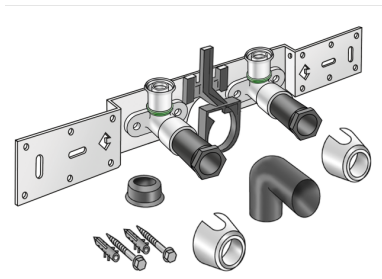

STEELOX

SMX485SB ?STEELOX connection set with siphon elbow 20x1/2" 15cm

57268D02

Areas of application

With SMX480 wall bracket elbow 90°, sound-insulated; stopper, metal mount, plugs and fastening elements, incl. elbow for connecting to trap d50mm and galvanised nipple d30
DO NOT screw in any threaded pipes and cast iron fittings!

port 1 Pressing socket

execution Double bridge

Product information

VPE1 1 KT1

VPE2 15 KT2

weight 1,276 KGM

text ?STEELOX connection set with siphon elbow

INTRNR 74122000