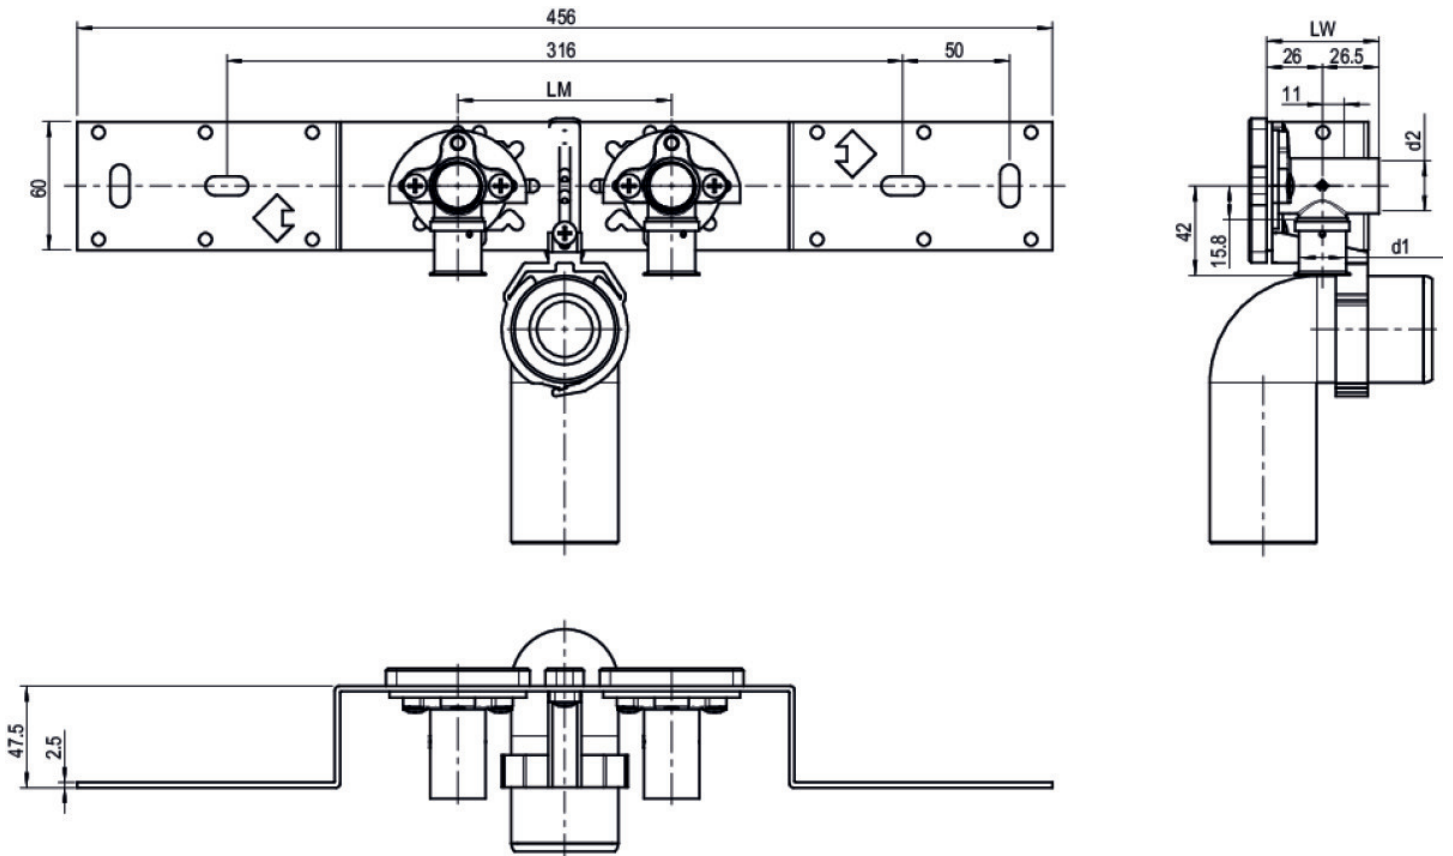

STEELOX

SMX485SB ?STEELOX connection set with siphon elbow 20x1/2" 15cm

57268D02

Areas of application

With SMX480 wall bracket elbow 90°, sound-insulated; stopper, metal mount, plugs and fastening elements, incl. elbow for connecting to trap d50mm and galvanised nipple d30
DO NOT screw in any threaded pipes and cast iron fittings!

port 1 Pressing socket

execution Double bridge

Product information

VPE1 1 KT1

VPE2 15 KT2

weight 1,276 KGM

text ?STEELOX connection set with siphon elbow

INTRNR 74122000

code SMX485SB

Art. No	label	d1
57268D02	20x1/2" 15cm	20