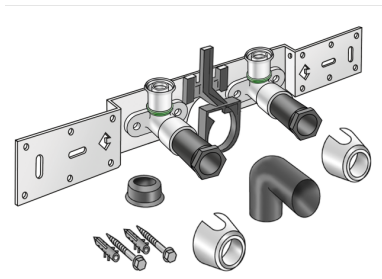

STEELOX

SMX485SB ?STEELOX connection set with siphon elbow 20x1/2" 15cm

57268D02

Areas of application

With SMX480 wall bracket fitting elbow 90°, sound-insulated; stopper, metal mount, plugs and fastening elements, incl. elbow for connecting to trap d50mm and galvanised nipple d30
DO NOT screw in any threaded pipes and cast iron fittings!

execution Double bridge

Product information

VPE1 1,00 KT1

VPE2 15,00 KT2

weight 1,114 KGM

text ?STEELOX connection set with siphon elbow

INTRNR 74122000

code SMX485SB