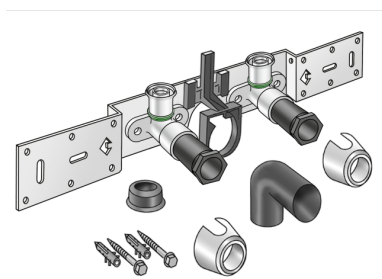

## SMX485SZ STEELOX zeta connection set with elbow 16x1/2" 8-10cm

57294B02

### Areas of application

With SMX480Z zeta value-optimised press-fit wall bracket fitting with female thread 90°, sound-insulated; stopper, metal mount, plugs and fastening elements, incl. elbow for connecting to trap d50mm and galvanised nipple d30

## Article information

**port 1** Gas female thread, cylindrical (BSPP)

**execution** Double bridge

## Product information

**VPE1** 1,00 KT1

**VPE2** 15,00 KT2

**weight** 1,033 KGM

**text** STEELOX zeta connection set with elbow

**INTRNR** 74122000

**code** SMX485SZ

Art. No	label	d1 mm
57294B02	16x1/2" 8-10cm	16