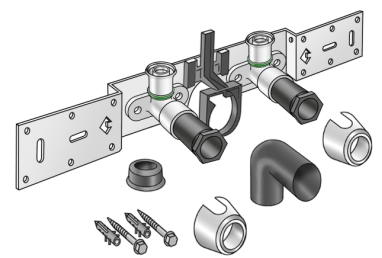

STEELOX

SMX485SZ STEELOX zeta connection set with elbow 16x1/2" 8-10cm

57294B02

Areas of application

With SMX480Z zeta value-optimized press-fit wall bracket with female thread 90°, sound-insulated; stopper, metal mount, plugs and fastening elements, incl. elbow for connecting to trap d50mm and galvanised nipple d30

DO NOT screw in any threaded pipes and cast iron fittings!

Approvals:

Specifications

Article information

port 1 Gas female thread, cylindrical (BSPP)

execution Double bridge

Product information

VPE1 1 KT1

VPE2 15 KT2

weight 1,23 KGM

text STEELOX zeta connection set with elbow

INTRNR 74122000

code SMX485SZ

Art. No	label	d1
57294B02	16x1/2" 8-10cm	16