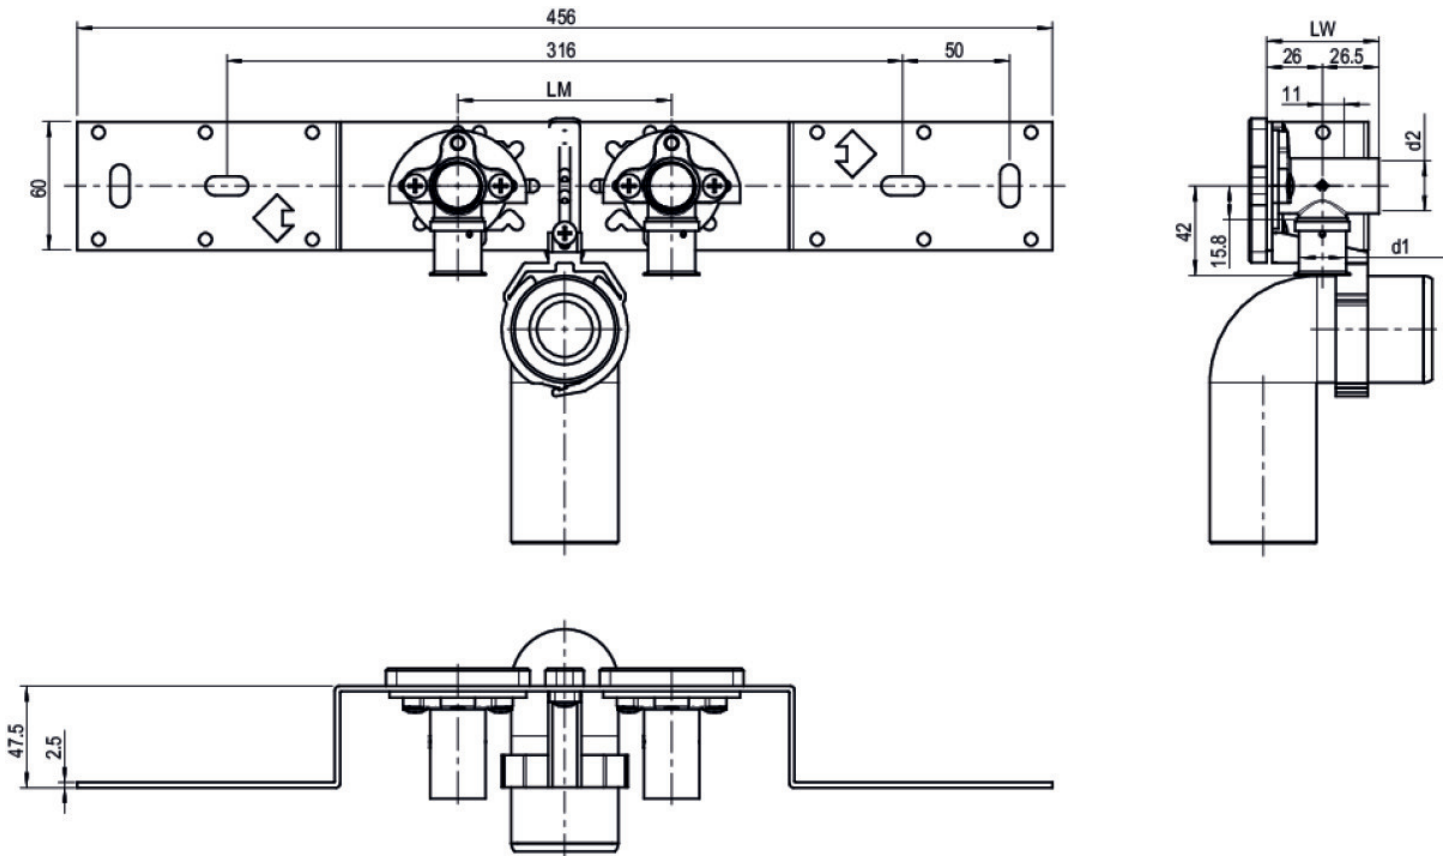

STEELOX

SMX485SZ STEELOX zeta connection set with elbow 16x1/2" 8-10cm

57294B02

Areas of application

With SMX480Z zeta value-optimized press-fit wall bracket with female thread 90°, sound-insulated; stopper, metal mount, plugs and fastening elements, incl. elbow for connecting to trap d50mm and galvanised nipple d30

DO NOT screw in any threaded pipes and cast iron fittings!

Approvals:

Specifications

Article information

port 1 Gas female thread, cylindrical (BSPP)

execution Double bridge

Product information

VPE1 1 KT1

VPE2 15 KT2

weight 1,23 KGM

text STEELOX zeta connection set with elbow

INTRNR 74122000

code SMX485SZ

Art. No	label	d1
57294B02	16x1/2" 8-10cm	16