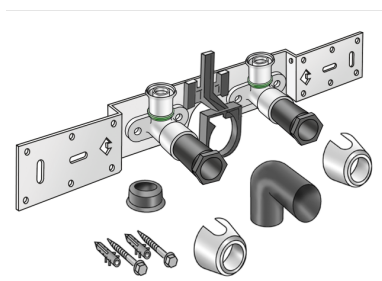

## SMX485SZ STEELOX zeta connection set with elbow 16x1/2" 15cm

57298B02

### Areas of application

With SMX480Z zeta value-optimised press-fit wall bracket fitting with female thread 90°, sound-insulated; stopper, metal mount, plugs and fastening elements, incl. elbow for connecting to trap d50mm and galvanised nipple d30

## Article information

**port 1** Gas female thread, cylindrical (BSPP)

**execution** Double bridge

## Product information

**VPE1** 1,00 KT1

**VPE2** 15,00 KT2

**weight** 1,060 KGM

**text** STEELOX zeta connection set with elbow

**INTRNR** 74122000

**code** SMX485SZ

Art. No	label	d1 mm
57298B02	16x1/2" 15cm	16