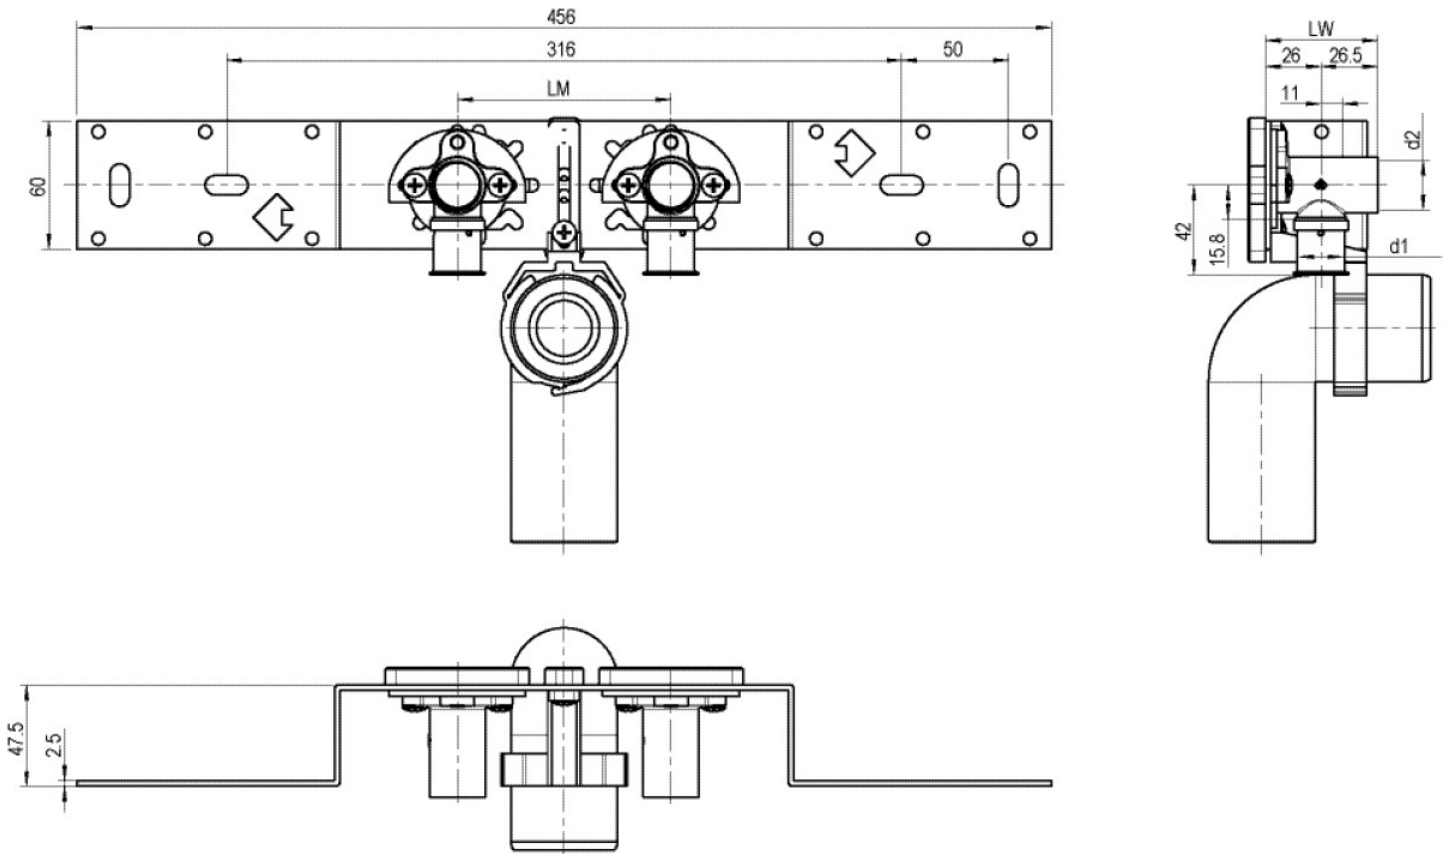

## Article information

**port 1** Gas female thread, cylindrical (BSPP)

**execution** Double bridge

## Product information

**VPE1** 1,00 KT1

**VPE2** 15,00 KT2

**weight** 1,060 KGM

**text** STEELOX zeta connection set with elbow

**INTRNR** 74122000

**code** SMX485SZ

Art. No	label	d1 mm
57298B02	16x1/2" 15cm	16