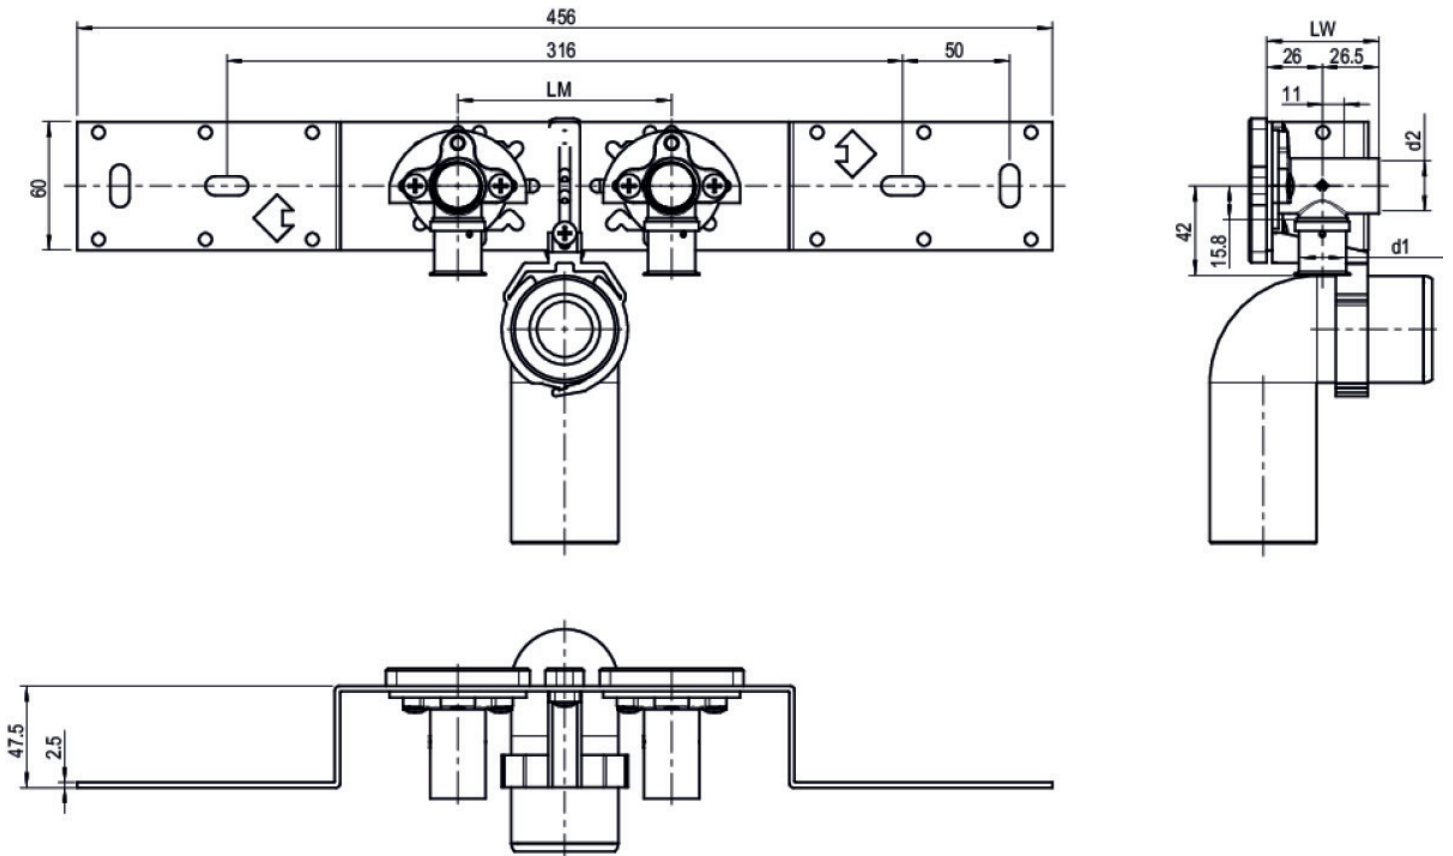

STEELOX

SMX485SZ STEELOX zeta connection set with elbow 16x1/2" 15cm

57298B02

Areas of application

With SMX480Z zeta value-optimized press-fit wall bracket with female thread 90°, sound-insulated; stopper, metal mount, plugs and fastening elements, incl. elbow for connecting to trap d50mm and galvanised nipple d30

DO NOT screw in any threaded pipes and cast iron fittings!

Approvals:

Specifications

Article information

port 1 Gas female thread, cylindrical (BSPP)

execution Double bridge

Product information

VPE1 1 KT1

VPE2 15 KT2

weight 1,26 KGM

text STEELOX zeta connection set with elbow

INTRNR 74122000

code SMX485SZ

Art. No	label	d1
57298B02	16x1/2" 15cm	16