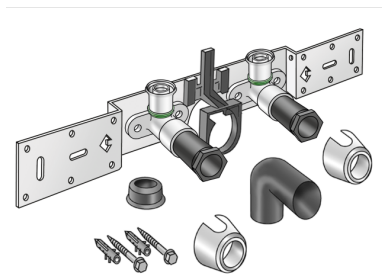

STEELOX

SMX485SZ STEELOX zeta connection set with elbow 16x1/2" 15cm

57298B02

Areas of application

With SMX480Z zeta value-optimized press-fit wall bracket with female thread 90°, sound-insulated; stopper, metal mount, plugs and fastening elements, incl. elbow for connecting to trap d50mm and galvanised nipple d30

DO NOT screw in any threaded pipes and cast iron fittings!

Approvals:

Specifications

Article information

port 1 Gas female thread, cylindrical (BSPP)

execution Double bridge

Product information

VPE1 1 KT1

VPE2 15 KT2

weight 1,26 KGM

text STEELOX zeta connection set with elbow

INTRNR 74122000

code SMX485SZ

Art. No	label	d1
57298B02	16x1/2" 15cm	16