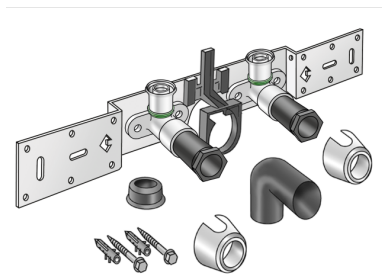

STEELOX

SMX485SZ STEELOX zeta connection set with elbow 20x1/2" 8-10cm

57294D02

Areas of application

With SMX480Z zeta value-optimised press-fit wall bracket fitting with female thread 90°, sound-insulated; stopper, metal mount, plugs and fastening elements, incl. elbow for connecting to trap d50mm and galvanised nipple d30

DO NOT screw in any threaded pipes and cast iron fittings!

Approvals:

Specifications

Article information

port 1 Gas female thread, cylindrical (BSPP)

execution Double bridge

Product information

VPE1 1,00 KT1

VPE2 15,00 KT2

weight 1,054 KGM

text STEELOX zeta connection set with elbow

INTRNR 74122000

code SMX485SZ

Art. No	label	d1 mm
57294D02	20x1/2" 8-10cm	20