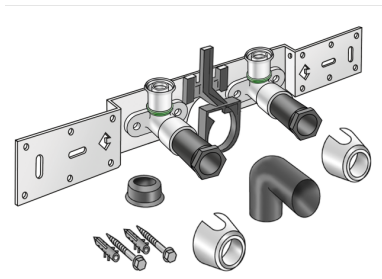

## SMX485SZ STEELOX zeta connection set with elbow 20x1/2" 8-10cm

57294D02

### Areas of application

With SMX480Z zeta value-optimized press-fit wall bracket with female thread 90°, sound-insulated; stopper, metal mount, plugs and fastening elements, incl. elbow for connecting to trap d50mm and galvanised nipple d30

## Article information

**port 1** Gas female thread, cylindrical (BSPP)

**execution** Double bridge

## Product information

**VPE1** 1 KT1

**VPE2** 15 KT2

**weight** 1,246 KGM

**text** STEELOX zeta connection set with elbow

**INTRNR** 74122000

**code** SMX485SZ

Art. No	label	d1
57294D02	20x1/2" 8-10cm	20