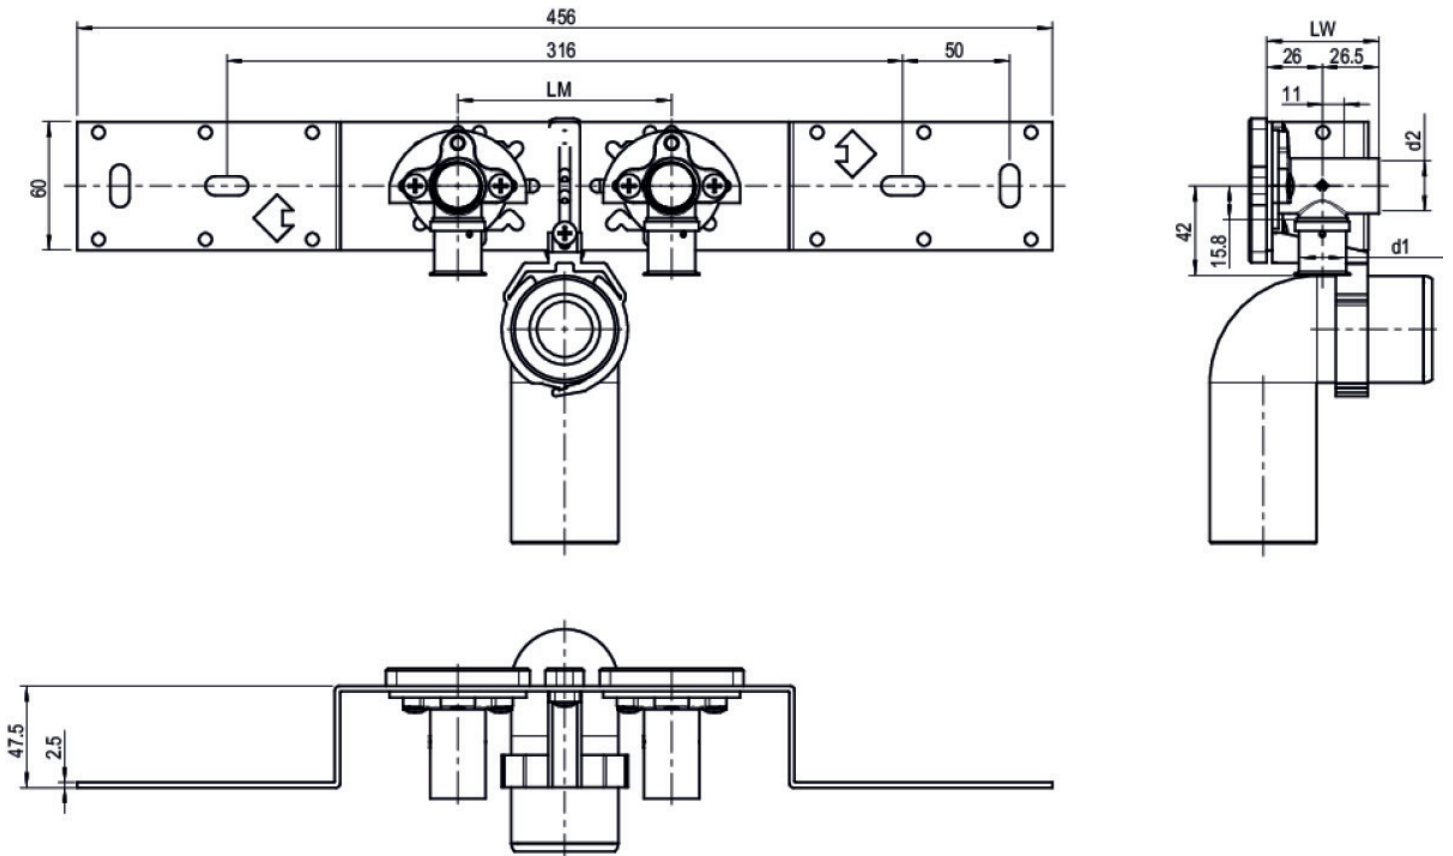

## Article information

**port 1** Gas female thread, cylindrical (BSPP)

**execution** Double bridge

## Product information

**VPE1** 1 KT1

**VPE2** 15 KT2

**weight** 1,246 KGM

**text** STEELOX zeta connection set with elbow

**INTRNR** 74122000

**code** SMX485SZ

Art. No	label	d1
57294D02	20x1/2" 8-10cm	20