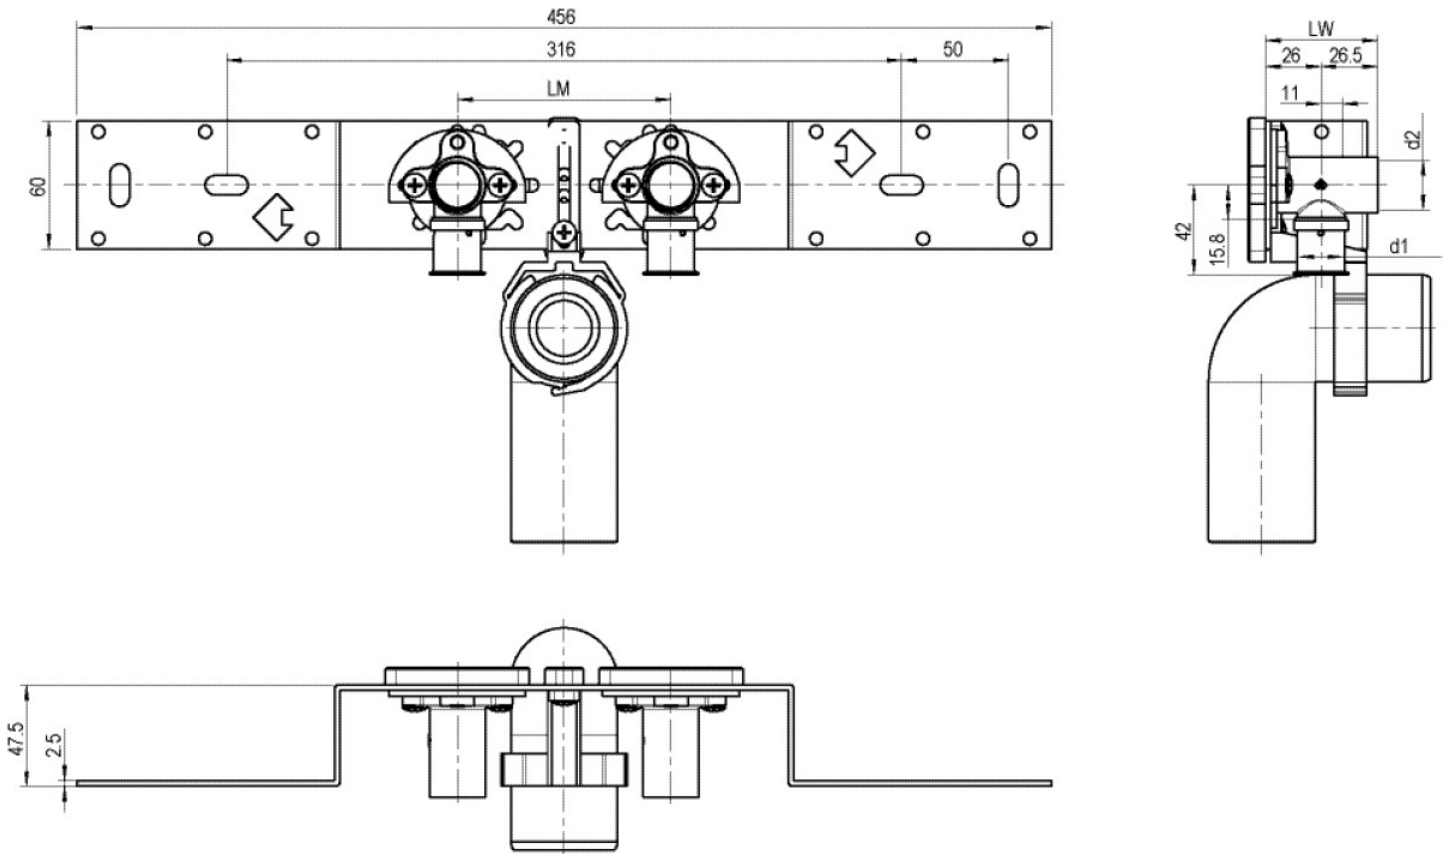

STEELOX

SMX485SZ STEELOX zeta connection set with elbow 20x1/2" 8-10cm

57294D02

Areas of application

With SMX480Z zeta value-optimised press-fit wall bracket fitting with female thread 90°, sound-insulated; stopper, metal mount, plugs and fastening elements, incl. elbow for connecting to trap d50mm and galvanised nipple d30

DO NOT screw in any threaded pipes and cast iron fittings!

Approvals:

Specifications

Article information

port 1 Gas female thread, cylindrical (BSPP)

execution Double bridge

Product information

VPE1 1,00 KT1

VPE2 15,00 KT2

weight 1,054 KGM

text STEELOX zeta connection set with elbow

INTRNR 74122000

code SMX485SZ

Art. No	label	d1 mm
57294D02	20x1/2" 8-10cm	20